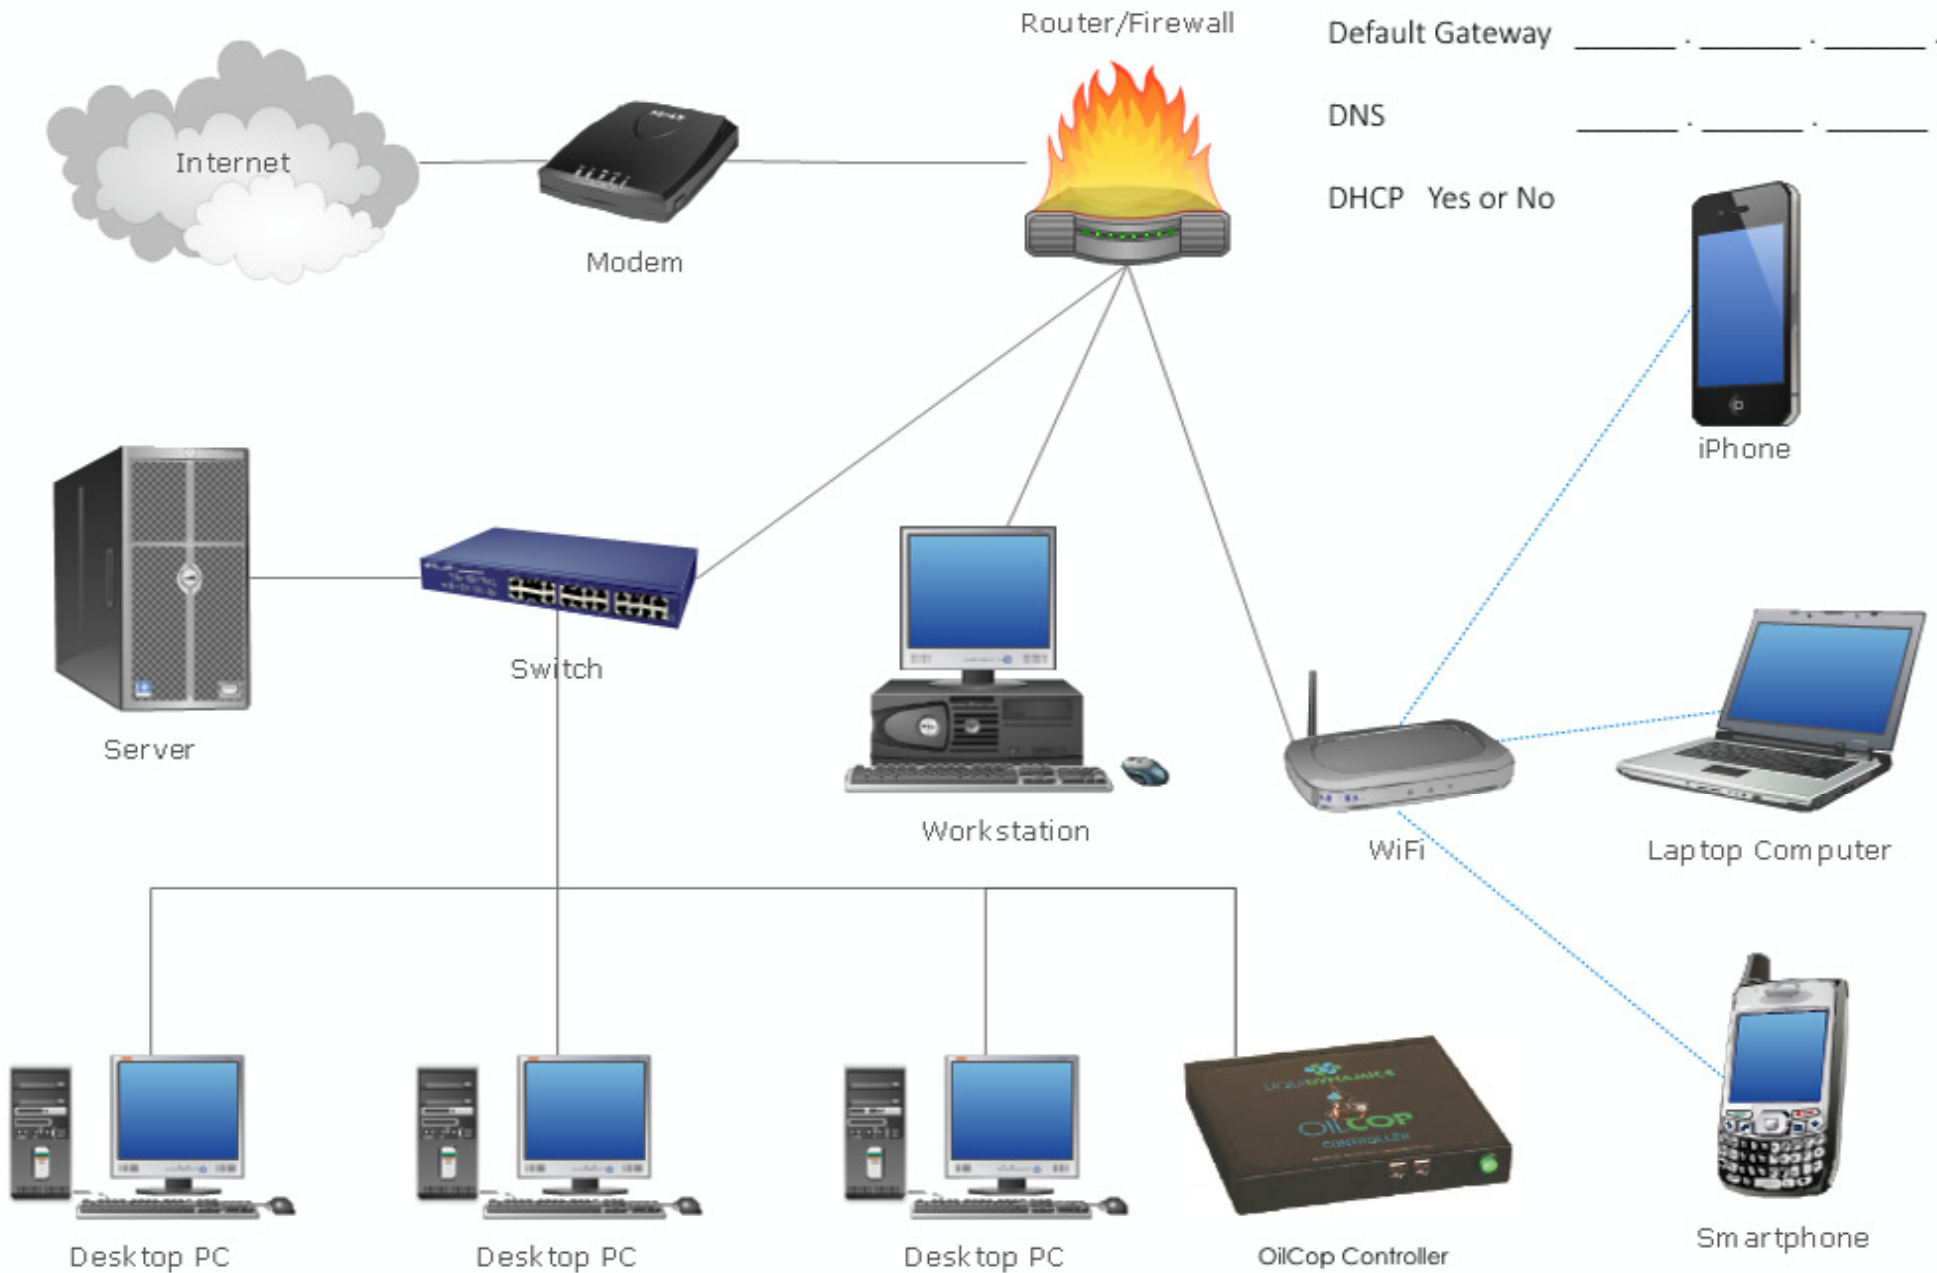

Typical OilCop Network Intergration

IP Address _____ . _____ . _____ . _____

Netmask _____ . _____ . _____ . _____

Default Gateway _____ . _____ . _____ . _____

DNS _____ . _____ . _____ . _____

DHCP Yes or No

iPhone

Laptop Computer

Smartphone

OilCop Controller

Desktop PC

Desktop PC

Desktop PC

WiFi

Workstation

Server

Switch

Modem

Router/Firewall

Internet