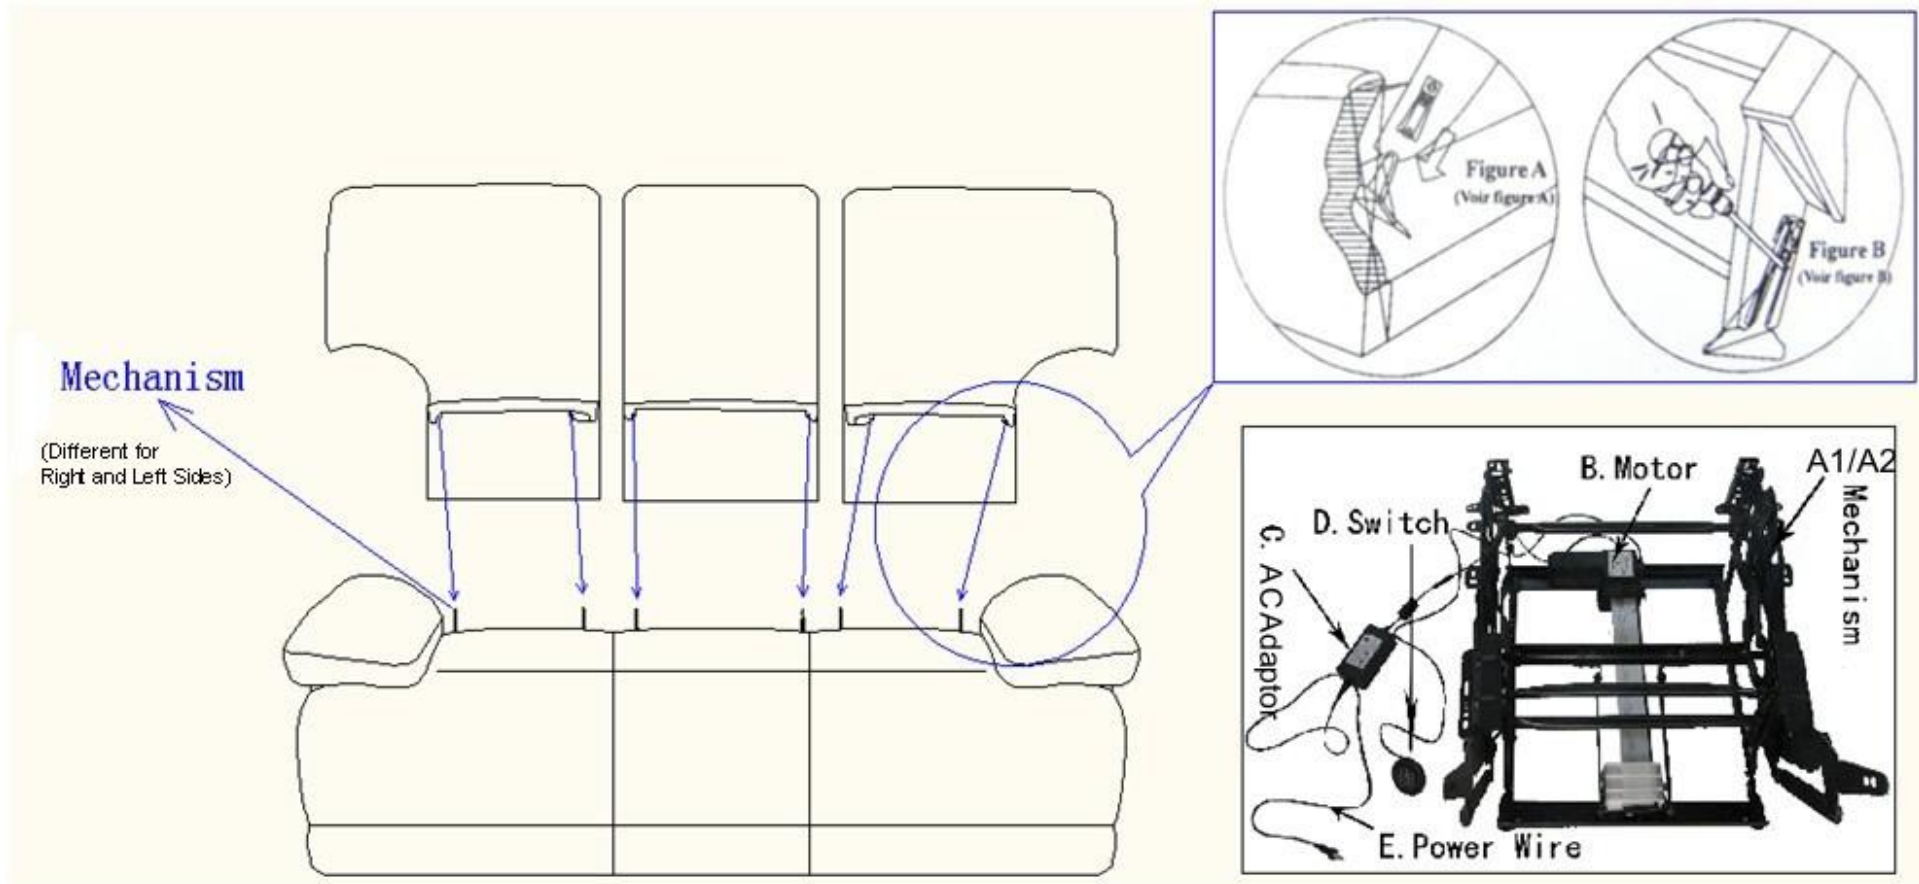

POWER MOTION UPHOLSTERY (Most Collections)

Assembly and Parts List

For Parts Orders:

Email parts@newclassicfurniture.com or Fax Attn Parts Department: 909-484-2840

ITEM	DESCRIPTION	PART #
A1	RSF MECHANISM (LP)	P22-030-941
A2	LSF MECHANISM (LP)	P22-030-942
B	MOTOR (RF)	P00-012-946
C	AC POWER ADAPTOR (RF)	P00-030-945
D	SWITCH/CORD CABLE (RF)	P02-0022-943
E	POWER WIRE (RF)	P00-030-947