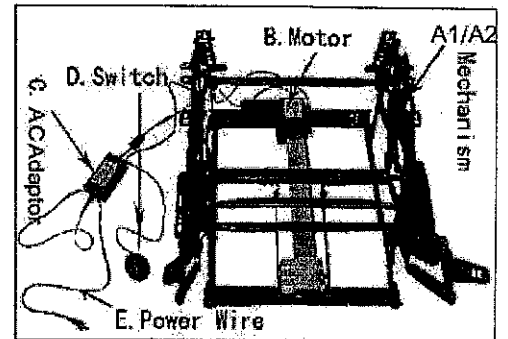

### Assembly and Parts List

For Parts Orders:

Email [parts@newclassicfurniture.com](mailto:parts@newclassicfurniture.com) or Fax Attn Parts Department: 909-484-2840

ITEM	DESCRIPTION	PART #
A1	RSF MECHANISM (LP)	P22-030-941
A2	LSF MECHANISM (LP)	P22-030-942
B	MOTOR (RF)	P00-012-946
C	AC POWER ADAPTOR (RF)	P00-030-945
D	SWITCH/CORD CABLE (RF)	P02-0022-943
E	POWER WIRE (RF)	P00-030-947