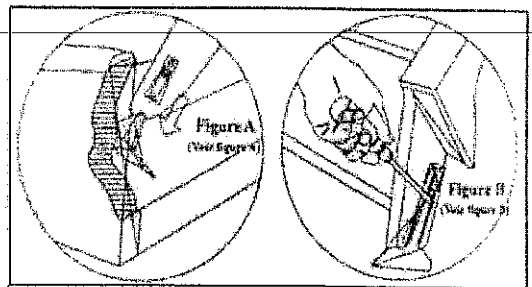

NEW CLASSIC®

Home Furnishings, Inc.

POWER MOTION UPHOLSTERY (Most Collections)

Assembly and Parts List

For Parts Orders:

Email parts@newclassicfurniture.com or Fax Attn Parts Department: 909-484-2840

ITEM	DESCRIPTION	PART #
A1	RSF MECHANISM (LP)	P22-030-941
A2	LSF MECHANISM (LP)	P22-030-942
B	MOTOR (RF)	P00-012-946
C	AC POWER ADAPTOR (RF)	P00-030-945
D	SWITCH/CORD CABLE (RF)	P02-0022-943
E	POWER WIRE (RF)	P00-030-947