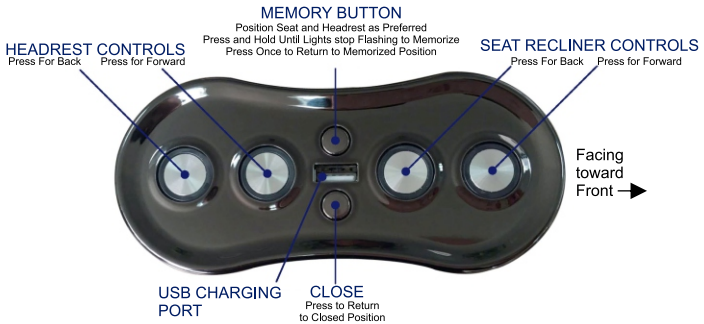

# POWER HEADREST

Fully Adjustable for Ultimate Head & Neck Comfort!

## NEW Comfort Control Panel

- Separate Recliner and Headrest Controls
- Convenient USB Charging Port
- Press and hold “return to closed” button for all closure of all reclining features
- Anti-Pinch Safety Features in Head and Foot Rests