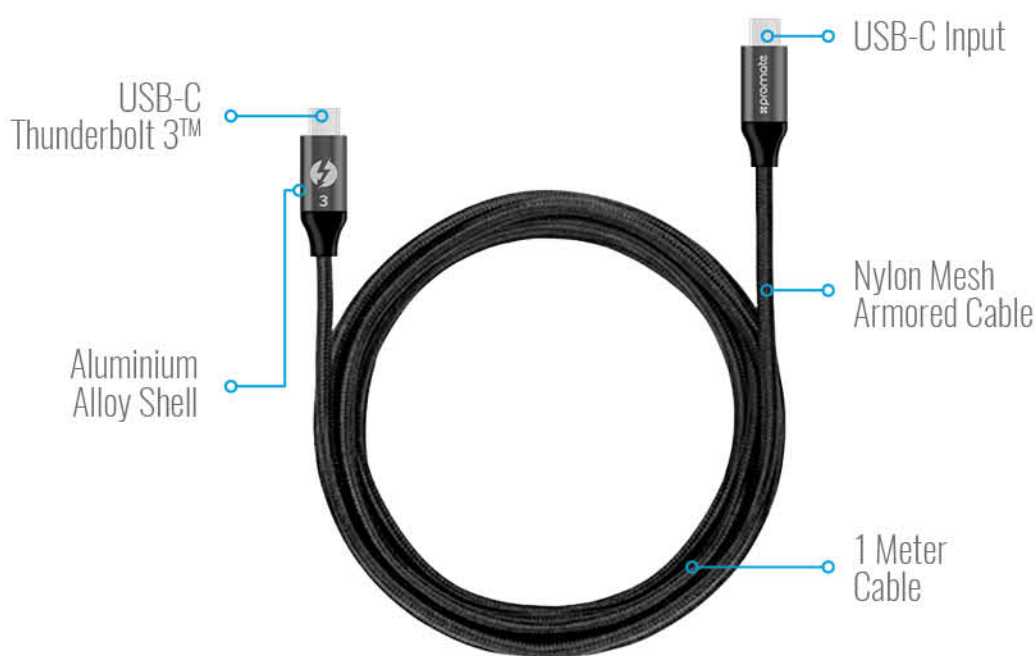

USB-C to USB-C Thunderbolt 3™ Mesh Armored Cable

100W Power Delivery • 20Gbps Transfer Speed • 4K Display Support

4K Display Support

20Gbps Transfer Speed

100W Max Power Delivery

Ultra-Fast Charging

Safe & Reliable

Reversible USB-C Connector

Compact Design

Data & Charge

Over-Charging Protection

Short-Circuit Protection

Dive-in to the latest technology with thunderLink-C20. Experience the most evolved and fastest connectivity platform with thunderLink-C20 by charging and transferring data to and from your device at lightning speed with this class apart USB-C thunderbolt 3 cable. ThunderLink-C20 can supply a high power of up to 100 Watts in both directions and a data transfer speed of up to 20Gbps.

Specifications

- Length : 1metre
- Output : 100W/20V, 5A

Available Color

COMPATIBILITY

All USB-C Powered Devices

PACKAGING CONTENT

» thunderLink-C20 » User Guide

COLOR

Black

CERTIFICATION

CE FC RoHS

Model Name: thunderLink-C20

Barcode: 6959144036809

Promate Technologies Ltd.

www.promate.net

mypromate