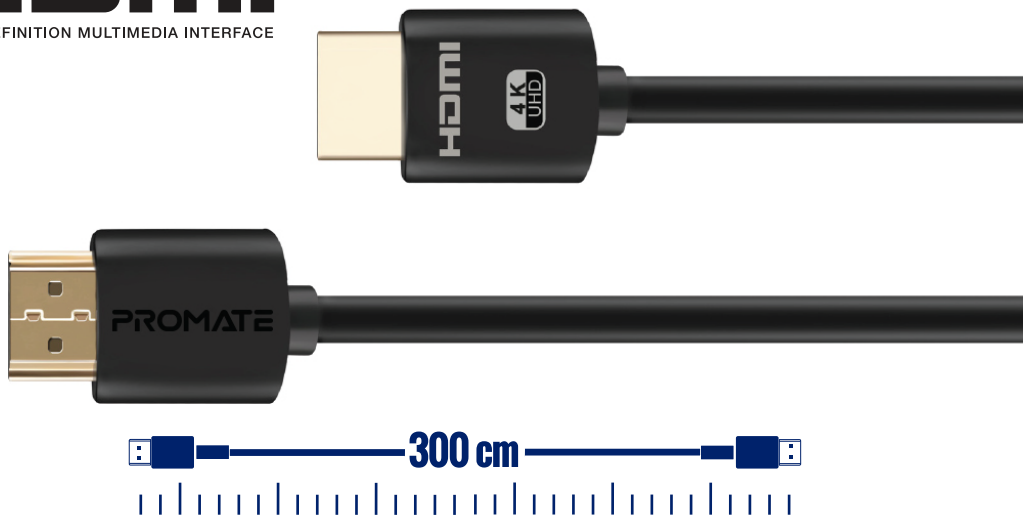

High Definition 4K HDMI Audio Video Cable

24K Gold Plated • 4K Ultra HD • High-Speed Ethernet • 3D Support • Long Bend Lifespan

HDMI[™]
HIGH-DEFINITION MULTIMEDIA INTERFACE

Long Bend
Lifespan Cable

Gold Plated
Connectors

HDMI with
Ethernet

3,000+
BEND LIFESPAN

Backward
Compatibility

High Speed
HDMI

Plug & Play

3D Video

4K
HD
Resolution

Universal

This HDMI cable functions in every environment from the home to the classroom to the office to the hotel room with both the latest and legacy equipment with HDMI. proLink4K2-300 features low profile connectors that save wear and tear on the HDMI port of your computer port without blocking any adjacent ports. They are flexible and compact for installing into tight spaces or carrying in your laptop bag.

Specifications

• Cable Length : 300 Centimeter Cable

Available Colors

COMPATIBILITY	PACKAGING CONTENT	COLOR	CERTIFICATION
All HDMI Supported Devices	» ProLink4K2-300	Black	CE RoHS FC

PRODUCT DESIGN
AWARD

DESIGN & ENGINEERING
SHOWCASE HONORS