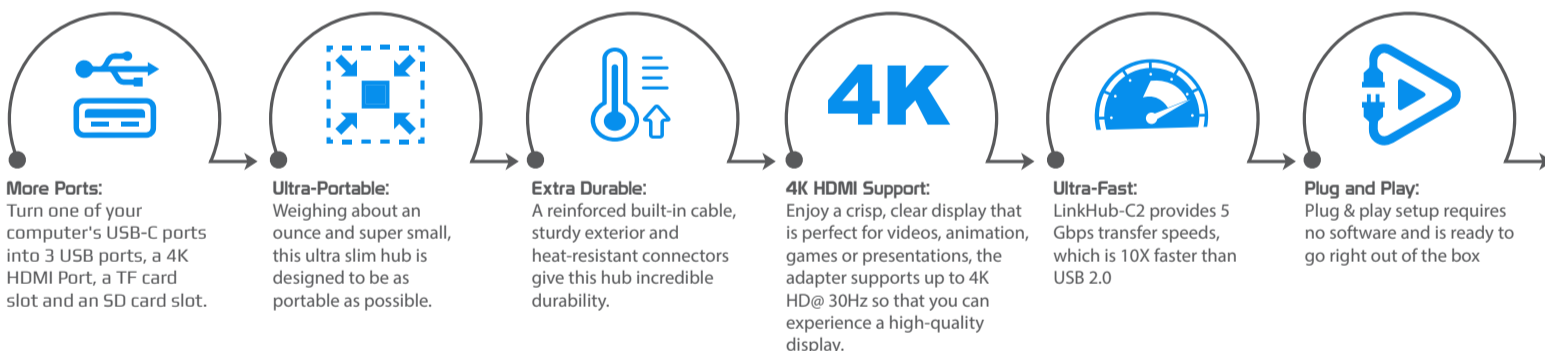

Multi-Function HIGH SPEED USB-C™ Hub

LinkHub-C2

HDMI™
HIGH-DEFINITION MULTIMEDIA INTERFACE

Transfer and manage your files quicker with LinkHub-C2. Expand the limited USB-C connectivity of your laptop with one 4K HDMI port, 3 USB 3.0 ports and dual card reader slots. Transfer movies, music, and more in just seconds with 5 Gbps transfer speeds. Do more with a single hub.

Features

Specifications

- Input Interface:** 3 USB 3.0 Type-A Ports, TF Card Slot and SD Card Slot, HDMI Port
- Output Interface:** USB-C
- USB voltage:** 5V, 900mA

- Transfer rate:** 5Gbps
- HDMI Port:** 4K @30Hz
- OS Support:** Windows 10 / 8 / 7, Mac OS X 10.2 (and above)