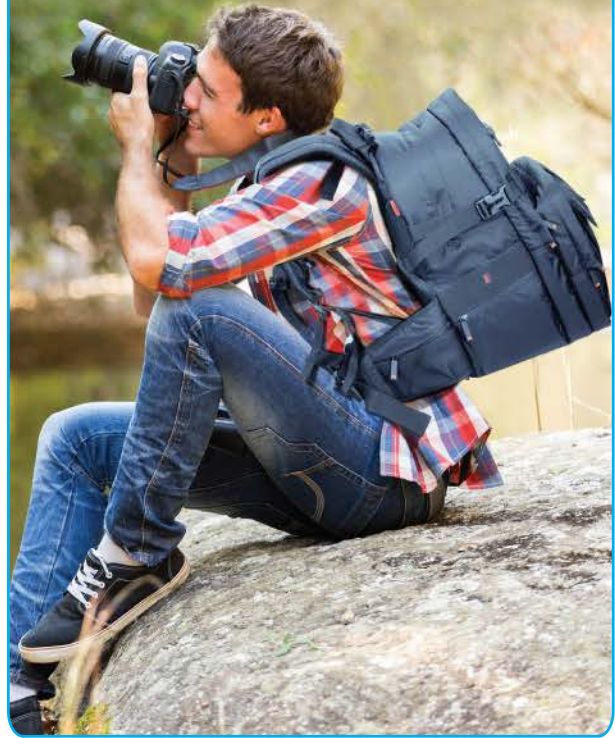

# Professional SLR, DSLR Camera and Laptop Backpack

**Photographer's Choice**

- Adjustable Straps
- Accessory Pockets
- Tripod Storage Space
- Ajustable  
Customizable Inner Divider
- Camera Storage
- Laptop Storage

acePak is a tough SLR backpack designed to keep pace with your approach to photography. It is designed to carry and protect your SLR or DSLR camera with attached zoom lens and accessories. The bag is made from nylon with a memory foam interior that helps protect your delicate gadgets from shocks and accidental drops. There are removable shelves create a fully customizable interior. acePak also features a Laptop compartment, 3 accessory pockets for quick access to memory cards and other small items and a strong strap and pouch to hold a tripod. acePak's rugged styling coupled with a professional grade interior will help you take on the roughest terrain for those impressive images.