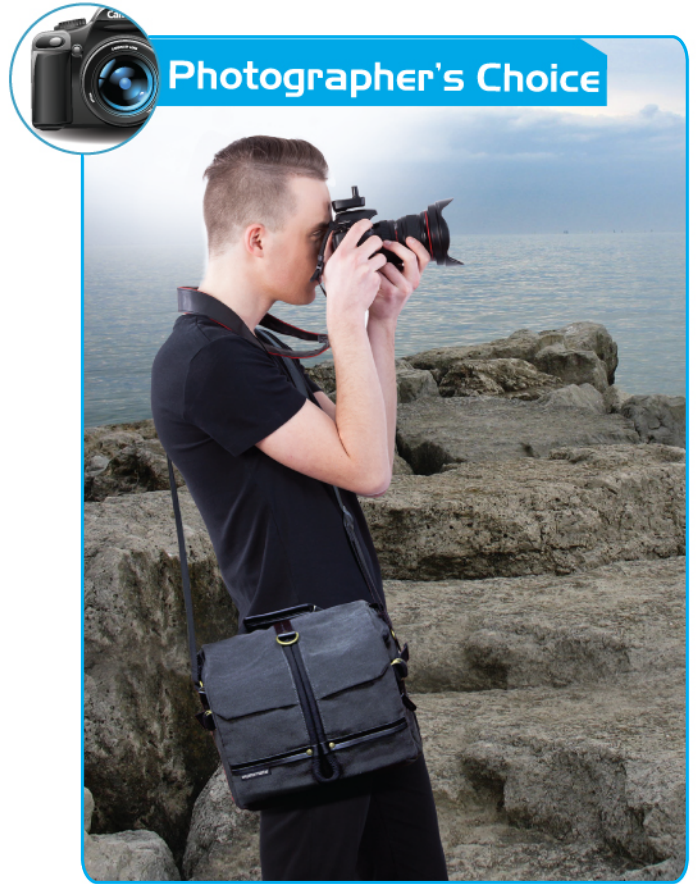

Contemporary SLR, DSLR Camera and Tablet Bag with Adjustable Storage, Water Resistant Cover and Shoulder Strap

- Camera Storage
- Lens Storage
- Accessory Pockets
- Adjustable Straps
- Adjustable Storage

A compact DSLR bag that is worth a thousand words. This trendsetting messenger defies the typically designed camera bags by offering depths of protection through a cushioned inner structure with adjustable storage walls and also easily adaptable into a modern, casual carry-all. The versatility, contemporary details and multi-purpose pockets and storage will keep you stylish and organized whenever you step out to click those great looking pictures. This bag features protective pockets for your DSLR camera, additional lens, flash and other accessories.