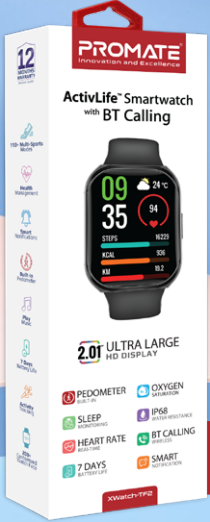

ActivLife™ SMARTWATCH with BT Calling

XWatch-TF2

Revel in uninterrupted connectivity with the dual Bluetooth Versions BT 3.0 + BLE 5.2 and take advantage of the hands-free calling feature. XWatch-TF2 has a heart rate sensor, pedometer sensor, blood oxygen level sensor, sleep tracker, and 110+ sports modes, this smartwatch is designed to help you lead a healthier and more active lifestyle. Its bigger 2-inch TFT display and higher 240X296 resolution showcases the stunning design of this watch and makes it easier to see and use. Designed to withstand water and dust with IP68 and a stunning 7-day battery life, the XWatch-TF2 is the perfect companion for all your adventures. Smart on the inside, and fashionable on the outside, the XWatch-TF2 is everything you need, in one brilliant device

110+ Sports Modes

Health Management

Smart Notifications

Activity Tracking

Play Music

7 Days Battery Life

Built-in Pedometer

100+ Customized Watch Face

Bluetooth Calling

Stay connected even while performing other activities with calls, texts, and email access, completely hands-free via dual Bluetooth Versions BT 3.0 + BLE 5.2

110+ Sports Modes

110+ brilliant sports modes, dedicated to delivering precise metrics of your daily fitness and workout regime with complete efficiency

2.01 Inch TFT Display

The TFT display with 240X296 Resolution makes everything easier to see and use on the XWatch-TF2

IP68 Water Resistance

IP68 Water and dust resistance make this watch the perfect partner for any adventure