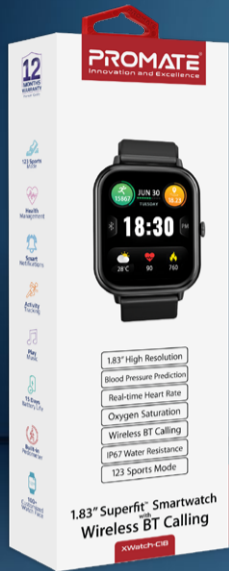

## 1.83" Superfit™ SMARTWATCH WITH Wireless BT Calling

**XWatch-C18**

Enjoy seamless connectivity with Bluetooth 5.2 Technology and hands-free function with XWatch-C18. With a heart rate sensor, pedometer sensor, blood oxygen level sensor, sleep tracker, and 100+ sports modes, this smartwatch is designed to help you lead a healthier lifestyle. Its 1.8-inch display and 240X284 resolution make it easier to see and use. Designed to withstand water and dust with IP67, the XWatch-C18 is the perfect companion for your every adventure.

### Bluetooth Calling

Stay connected even while performing other activities with calls, texts, and email access, completely hands-free via Bluetooth 5.2 Technology.

### 1.83" Inch Display

The TFT display with 240X284 Resolution makes everything easier to see and use on the XWatch-C18.