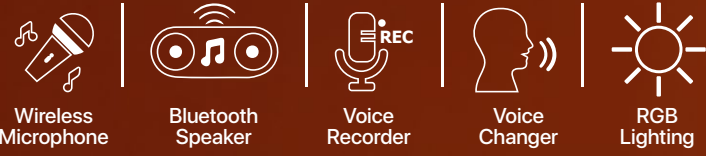

5in1 Wireless Karaoke Microphone & Speaker

with Dynamic RGB Lights

VocalMic

Whether you're a pro or a novice, karaoke is for everyone and VocalMic is the ideal party starter. This 5-in-1 karaoke microphone uses the latest Bluetooth v5.0 technology to provide a more stable connection and the TWS duet mode allows you to take two karaoke microphones and have fun with your friends. You can also stream your favorite music to your car FM stereo, connect to the 3.5mm AUX port and connect to headphones with this multifunctional karaoke microphone and speaker. Choose from 4 stunning dynamic RGB lighting effects and light up the party. Go bold with karaoke – try new tunes and let your voice shine with VocalMic.

Bluetooth v5.0

This karaoke microphone uses the latest Bluetooth v5.0 technology to provide a more stable connection up to 10 feet and faster pairing. Compatible with smartphones, tablets, PC, etc.

TWS Duet Mode

VocalMic has TWS technology that supports a duet mode with a double microphone connection. Take two karaoke microphones and have fun with your friends.

FM Transmitter

Stream your favorite music to your car FM stereo with this wireless karaoke microphone and speaker.

In-Built AUX Port

The receiver has a 3.5mm AUX port connector to easily set up with your home theatre, speaker system, or smartphone.

Dedicated Headphone Port

Put on the headphones, and you can hear your singing inside, and enjoy the karaoke at home.