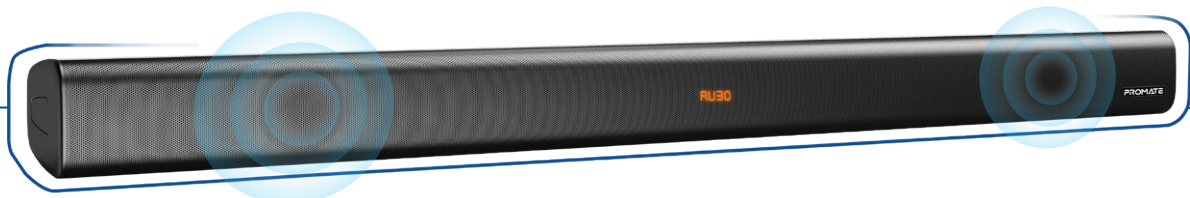

60W BassBoost™ SoundBar with Built-in Subwoofer

LED
LED Display

Built-In
Equalizer

Remote
Control

HD
HD Sound
Quality

StreamBar-60

Submerge in cinematic audio and a massive bass boost, with StreamBar-60. With a powerful 60W deep bass speaker and a built-in 28W subwoofer, this soundbar delivers the most advanced audio performance, upgrading your whole experience. Enjoy class-leading connectivity with Bluetooth v5.0. It also sports AUX-in, USB, HDMI, and Optical-in ports to play music with ease. StreamBar-60 features on-board controls. It also comes with a remote controller so that you have complete control over your listening experience. The stylish and sleek design fits perfectly in your home's interior while amplifying every aspect of your entertainment.

Home Cinema System

With a built-in 28W Subwoofer, StreamBar-60 delivers deep bass and immersive studio-grade sound for a cinema-like experience at home

High Definition 60W Sound

Hear everything with precise detail with the powerful, stellar sound-producing 60W speaker

Class Leading Connectivity

Stream your favorite music from your device using the stable Bluetooth v5.0

Multiple Connectivity Sources

With Bluetooth mode, AUX support, USB Port, HDMI Port and Optical cable input, enjoy multiple connectivity sources

Control At Your Fingertips

StreamBar-60 features a smart on-board controller and a separate remote controller so that you control music with ease

Stylish and Sleek Design

This soundbar has a stylishly slim design that looks amazing anywhere you place it