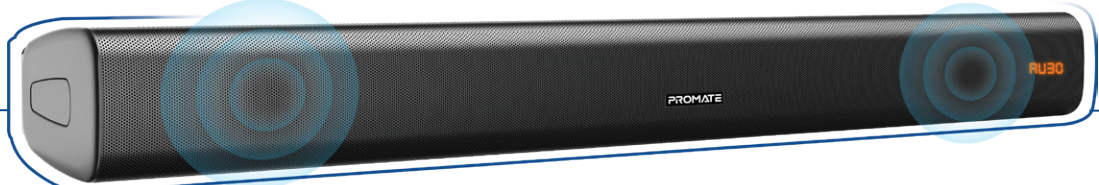

30W BassBoost™ SoundBar with Built-in Subwoofer

LED
LED Display

Built-In
Equalizer

Remote
Control

HD
HD Sound
Quality

StreamBar-30

Submerge in cinematic audio and a massive bass boost, with StreamBar-30. With a powerful 30W deep bass speaker and a built-in 10W subwoofer, this soundbar delivers the most advanced audio performance, upgrading your whole experience. Enjoy class-leading connectivity with Bluetooth v5.0. It also sports AUX-in, USB, HDMI, and Optical-in ports to play music with ease. StreamBar-30 features on-board controls. It also comes with a remote controller so that you have complete control over your listening experience. The stylish and sleek design fits perfectly in your home's interior while amplifying every aspect of your entertainment.

<p>Home Cinema System</p> <p>With a built-in 10W Subwoofer, StreamBar-30 delivers deep bass and immersive studio-grade sound for a cinema-like experience at home</p>	<p>Multiple Connectivity Sources</p> <p>With Bluetooth mode, AUX support, USB Port, HDMI Port and Optical cable input, enjoy multiple connectivity sources</p>
<p>High Definition 30W Sound</p> <p>Hear everything with precise detail with the powerful, stellar sound-producing 30W speaker</p>	<p>Control At Your Fingertips</p> <p>StreamBar-30 features a smart on-board controller and a separate remote controller so that you control music with ease</p>
<p>Class Leading Connectivity</p> <p>Stream your favorite music from your device using the stable Bluetooth v5.0</p>	<p>Stylish and Sleek Design</p> <p>This soundbar has a stylishly slim design that looks amazing anywhere you place it</p>