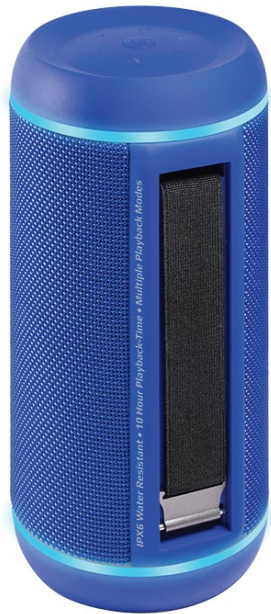

30W High Definition TWS Speaker with LED Light Show

Silox-Pro

Black

Blue

Red

Camo

Keep the soundtrack kicking and the party going with Silox-Pro. With a long battery life and a water-resistant surface, you're free to pick it up and put it anywhere. The built in drivers are designed to generate room-filling sound output with the least amount of noise or feedback. The LED lights brings the soul into the party. Bring the party anywhere!

— Features —

- This compact 30 watt speaker delivers sound way beyond its size, with custom-designed drivers producing clear highs
- Certified with an IPX6 water resistant rating, Silox-Pro is protected even under splashes of water
- Play your favourite tracks via various connectivity options available with Silox-Pro. Play it wirelessly or via the 3.5mm audio jack, USB or the microSD card slot.
- Easy navigation through your playlist with the help of a soft touch control panel
- Connect the pair of speakers together to experience fuller sound.
- Play your favourite tracks for up to 10 hours with Silox-Pro 6600mAh rechargeable lithium-polymer battery
- Silox-Pro is compatible with all Bluetooth enabled devices

— Specifications —

Bluetooth Version	- v4.2	Battery Capacity	- (3.7V, 2200mAh)*3 24.42 Wh	Power Bank Output	- 5V, 1A
Bluetooth Chipset	- Actions ATS2819	Battery Type	- Lithium-Ion	Impedance	- 6Ω
Bluetooth Frequency	- 2.4GHz	Power Input	- DC 5V, 2A	Operating Distance	- 10m
Bluetooth Profiles	- HSP,HFP,A2DP	Speaker Output	- 15W*2	Music Playback Time	- 10 hours
				Charging Time	- 5 hours