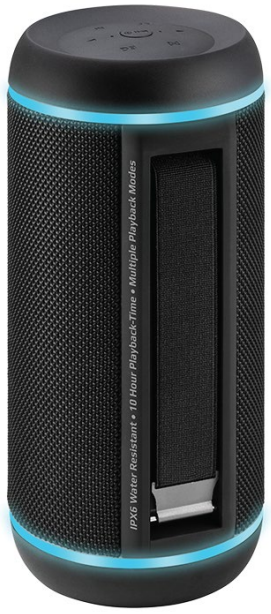

30W High Definition TWS Speaker with LED Light Show

Silox-Pro

Black

Blue

Red

Camo

Keep the soundtrack kicking and the party going with Silox-Pro. With a long battery life and a water-resistant surface, you're free to pick it up and put it anywhere. The built in drivers are designed to generate room-filling sound output with the least amount of noise or feedback. The LED lights brings the soul into the party. Bring the party anywhere!

— Features —

- This compact 30 watt speaker delivers sound way beyond its size, with custom-designed drivers producing clear highs
- Certified with an IPX6 water resistant rating, Silox-Pro is protected even under splashes of water
- Play your favourite tracks via various connectivity options available with Silox-Pro. Play it wirelessly or via the 3.5mm audio jack, USB or the microSD card slot.
- Easy navigation through your playlist with the help of a soft touch control panel
- Connect the pair of speakers together to experience fuller sound.
- Play your favourite tracks for up to 10 hours with Silox-Pro 6600mAh rechargeable lithium-polymer battery
- Silox-Pro is compatible with all Bluetooth enabled devices

— Specifications —

Bluetooth Version	- v4.2	Battery Capacity	- (3.7V, 2200mAh)*3 24.42 Wh	Power Bank Output	- 5V, 1A
Bluetooth Chipset	- Actions ATS2819	Battery Type	- Lithium-Ion	Impedance	- 6Ω
Bluetooth Frequency	- 2.4GHz	Power Input	- DC 5V, 2A	Operating Distance	- 10m
Bluetooth Profiles	- HSP,HFP,A2DP	Speaker Output	- 15W*2	Music Playback Time	- 10 hours
				Charging Time	- 5 hours