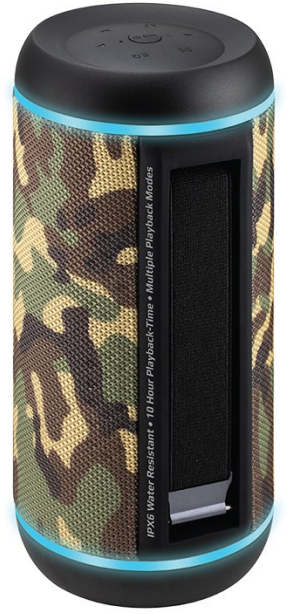

30W High Definition TWS Speaker with LED Light Show

Silox-Pro

Black

Blue

Red

Camo

Keep the soundtrack kicking and the party going with Silox-Pro. With a long battery life and a water-resistant surface, you're free to pick it up and put it anywhere. The built in drivers are designed to generate room-filling sound output with the least amount of noise or feedback. The LED lights brings the soul into the party. Bring the party anywhere!

— Features —

- This compact 30 watt speaker delivers sound way beyond its size, with custom-designed drivers producing clear highs
- Certified with an IPX6 water resistant rating, Silox-Pro is protected even under splashes of water
- Play your favourite tracks via various connectivity options available with Silox-Pro. Play it wirelessly or via the 3.5mm audio jack, USB or the microSD card slot.
- Easy navigation through your playlist with the help of a soft touch control panel
- Connect the pair of speakers together to experience fuller sound.
- Play your favourite tracks for up to 10 hours with Silox-Pro 6600mAh rechargeable lithium-polymer battery
- Silox-Pro is compatible with all Bluetooth enabled devices

— Specifications —

Bluetooth Version	- v4.2	Battery Capacity	- (3.7V, 2200mAh)*3 24.42 Wh	Power Bank Output	- 5V, 1A
Bluetooth Chipset	- Actions ATS2819	Battery Type	- Lithium-Ion	Impedance	- 6Ω
Bluetooth Frequency	- 2.4GHz	Power Input	- DC 5V, 2A	Operating Distance	- 10m
Bluetooth Profiles	- HSP,HFP,A2DP	Speaker Output	- 15W*2	Music Playback Time	- 10 hours
				Charging Time	- 5 hours