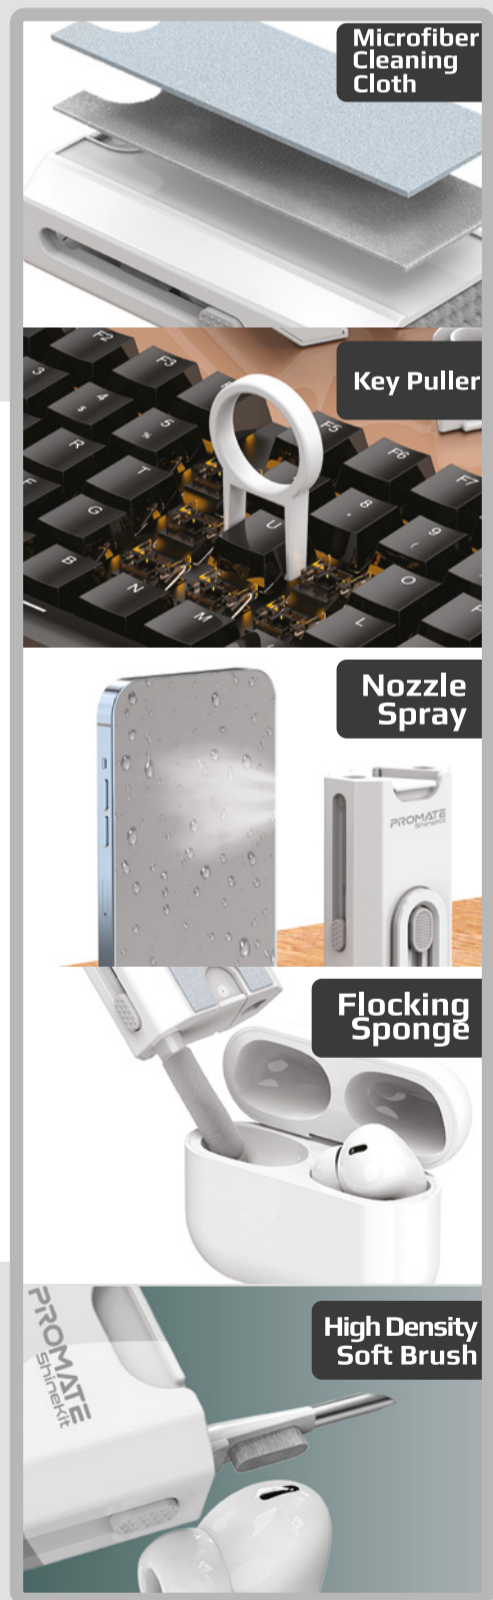

8-in-1 Cleaning Solution: ShineKit includes a variety of accessories like a cleaning cotton swab, EarPods nib cleaner, high-density soft brush, screen cleaner solution spray, fiber flannelette removable cleaning cloth, hidden brush, and keycap puller to meet various cleaning needs.

Portable Design: This 8-in-1 cleaning kit is lightweight and compact, which makes it very portable.

Wide Application: ShineKit can clean Smartphones, Airpods, the case, headphones, 3.5mm headphone jack, keyboards, laptops, hearing aids, and more.

In-Built Phone Holder: This device also comes with an in-built phone holder, for your added convenience.

Durable Structure: Made from high-quality materials, this device is durable and completely safe for your devices.

Multipurpose Design: Deep clean every corner of your keyboard, earphones, cameras, digital products, car interiors, car vents, printers, phones, speakers, etc. and prolongs the life of your electronics.