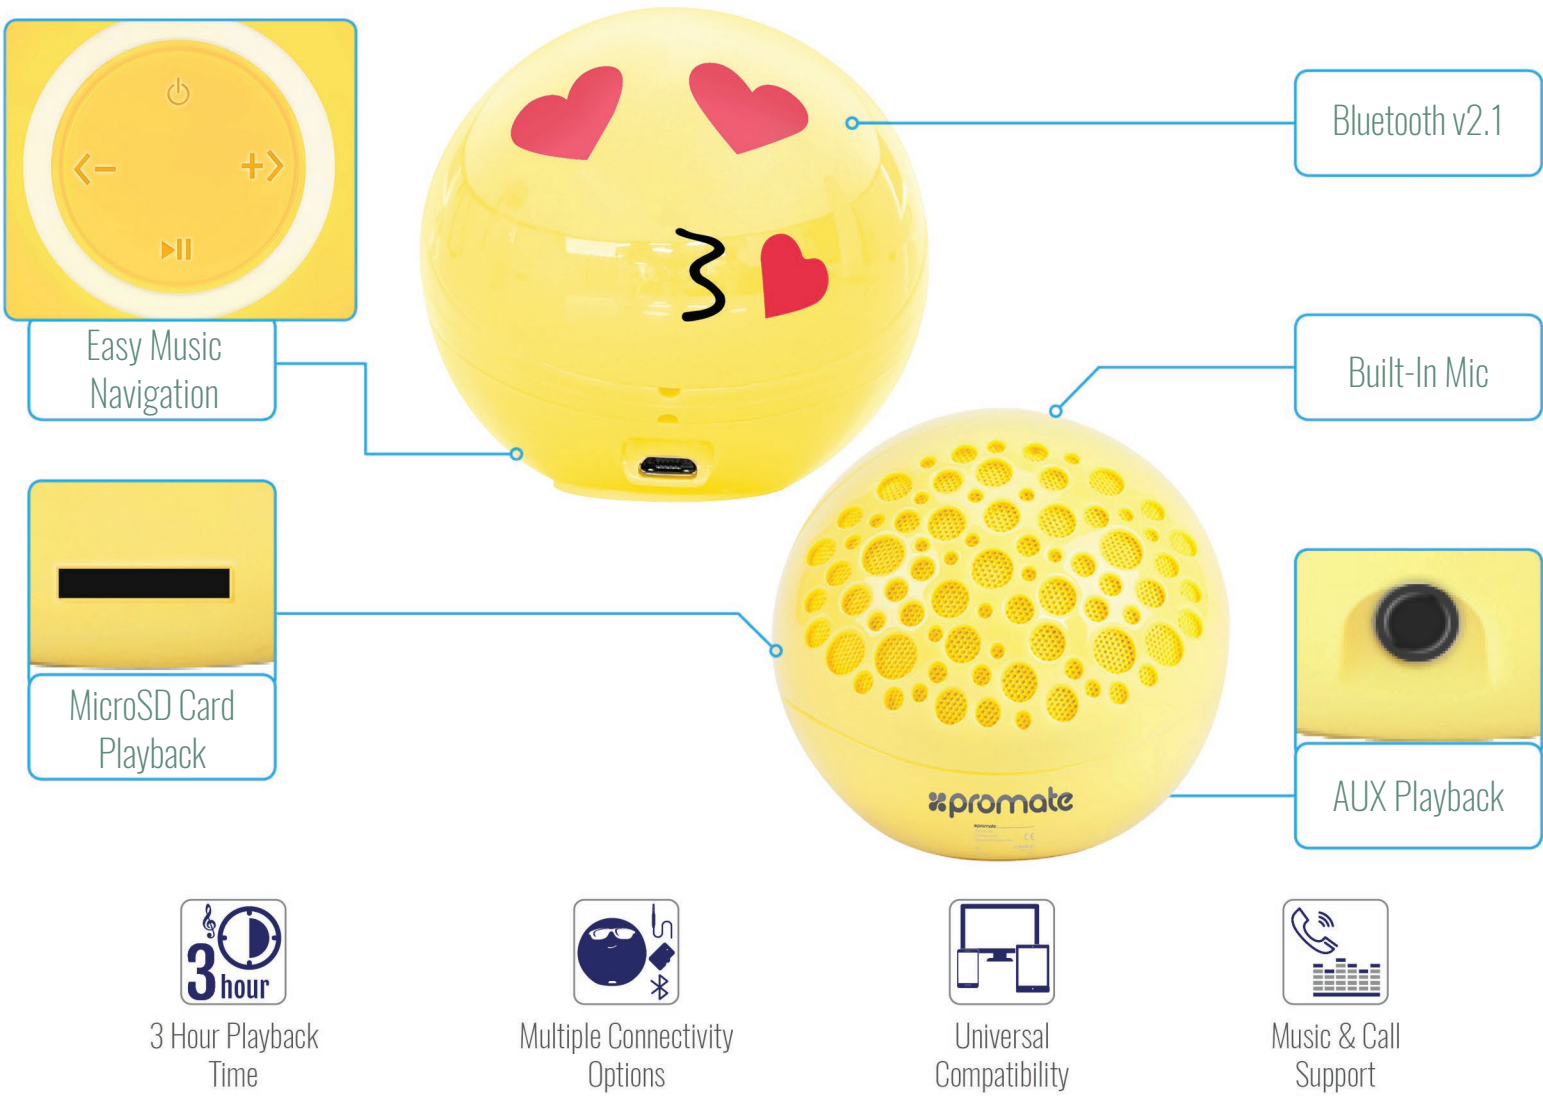

Mini Wireless Emoji Speaker with Handsfree

Easy-Touch Control | MicroSD Card Slot | AUX Port

This fun yet functional Emoji Speaker will be the heart and soul of your party. Small enough to fit in your pocket and loud enough for a picnic. Its wireless technology connects with compatible devices up to 10m away and allows you to control your music via the easy control buttons on the compact speaker – so you do not have to take your phone out of your pocket. Its fun designs act as an ideal gift to let someone you know what you think about them. Get jamming with this fun emoji speaker.

Specifications

- Bluetooth Version: **v2.1 + EDR**
- Bluetooth Chipset: **JianRong**
- Bluetooth Frequency: **2.4GHz**
- Bluetooth Profiles: **A2DP, AVRCP, HSP**
- Battery Type: **Li-Polymer**
- Battery Capacity: **250mAh**
- Power Input: **5V, 1A**
- Speaker Output: **3W**
- Impedance: **4 Ω**
- Operating Distance: **10m**
- Music Playback Time: **3 Hours**
- Charging Time: **2 Hours**

Titles for E-Commerce

- Emoji Bluetooth Speaker, Romantic Emoticon Wireless Speaker, Bluetooth v2.1 Speaker AUX and MicroSD Card Playback
- Emoji Bluetooth Speaker, Bluetooth v2.1 Speaker, Portable Wireless Speaker, Romantic Emoji Wireless Speakers, AUX and MicroSD Card Playback