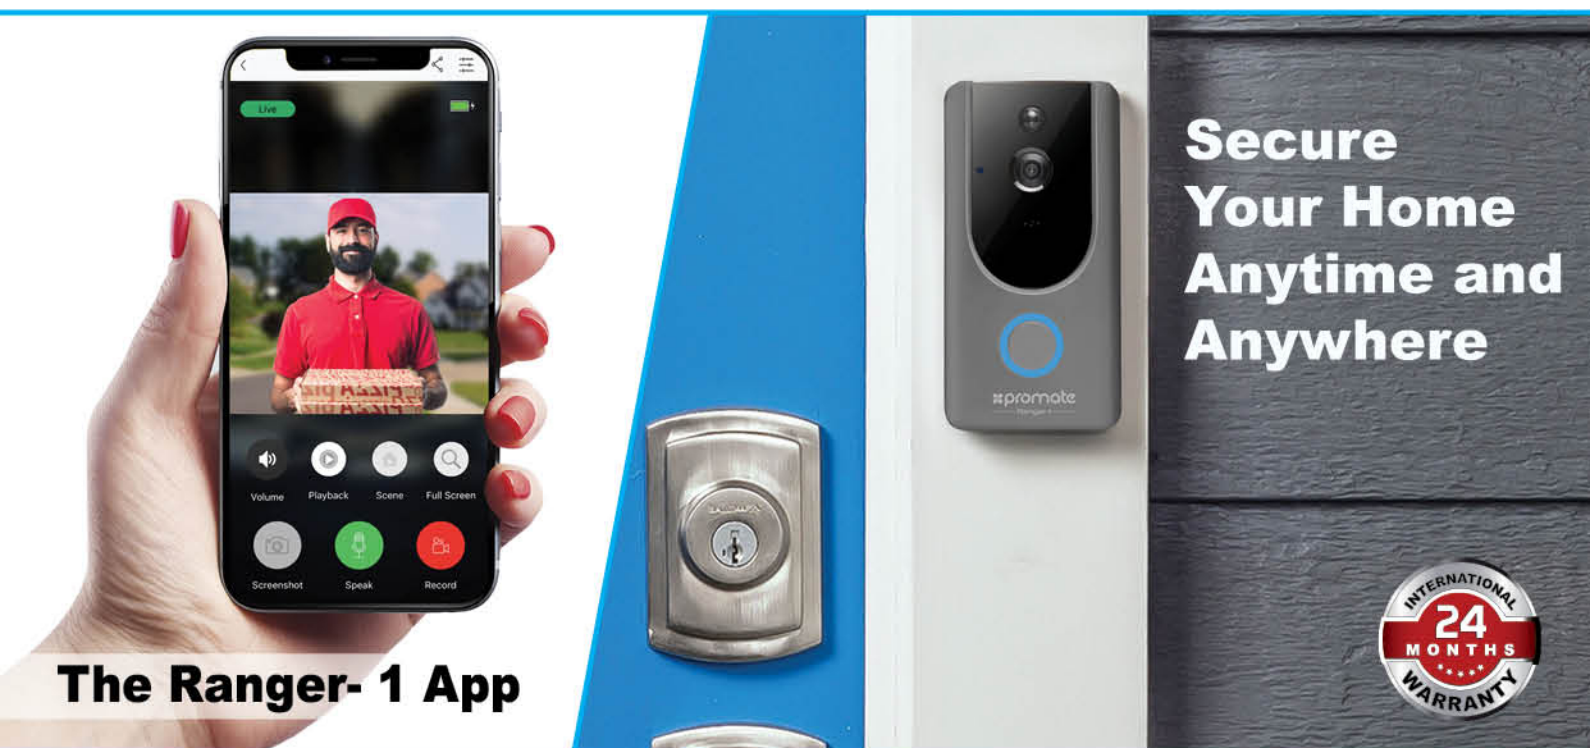

# Wifi HD Video Doorbell with Smart Motion Security System

Night Vision • Advanced 2-Way Audio Support • Plug & Play

**The Ranger-1 App**

**Secure Your Home Anytime and Anywhere**

Download the Promate Ranger-1 app.

- Night Vision
- Dual Power Options
- Video Door Bell
- Wide Angle View
- TF Card Slot
- Rechargeable Battery
- HD Video Recording
- 2 Way Audio Support
- Easy Setup

Get advanced security at your doorstep with Ranger-1, a smart WiFi doorbell with HD video support. Get Real-time instant alerts when visitors press your doorbell or trigger the intelligent motion detectors. The 2-way audio system lets you hear and speak to any visitor at your doorstep from a smartphone or tablet. The sleek design and finish will perfectly fit in with your home decor and does not require any complicated installation. Ranger-1 works in any home and includes a replaceable rechargeable battery pack so that you can remove the battery with ease, or you may hardwire it to your existing doorbell setup.

## Specifications

- Camera:
    - Resolution: 1280\*720
    - IR Distance: 6 LED, 5m Night Vision
    - Lens Angle View: 166°
- Network: Wi-Fi 2.4GHz, IEEE 802.11b/g/n
  - Micro SD Card storage: Max Support 32GB
  - Power Input: 18650 Battery 3350mAh or AC8-24V