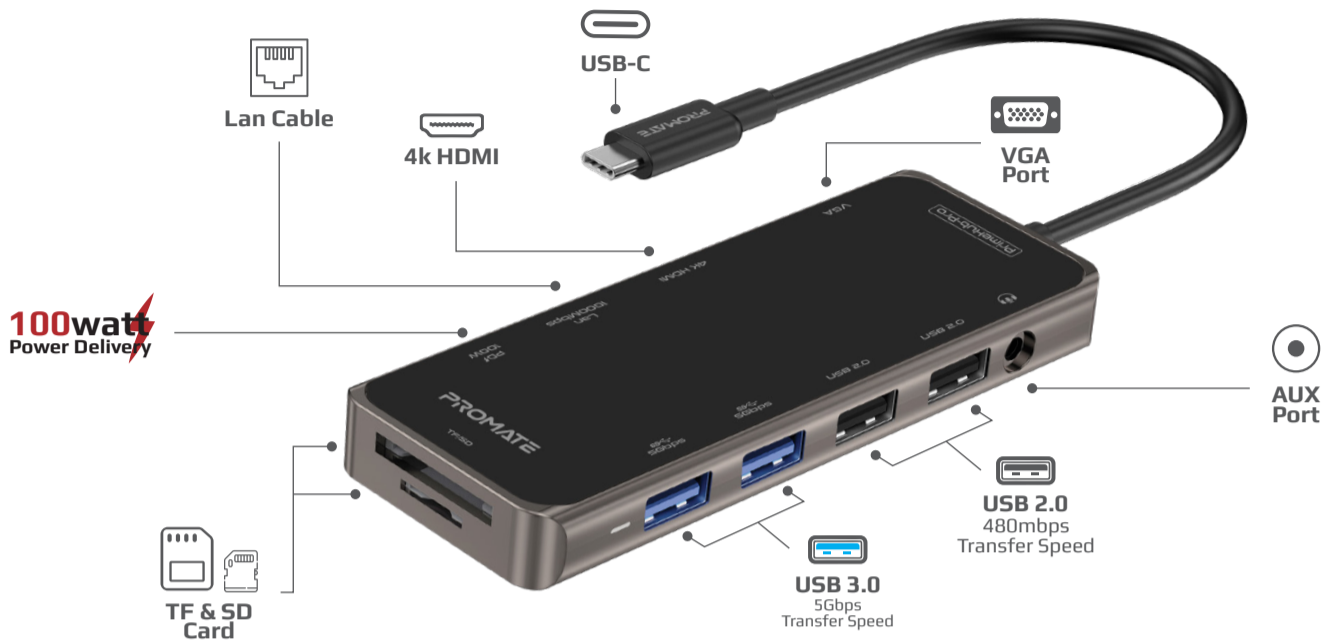

Ultra-Fast Multiport USB-C Hub with 100W Power Delivery

PrimeHub-Pro

iOS iPad OS

iOS Mac OS

Windows OS

Android OS

Turn a single USB-C port into 100W Power Delivery, 4K HDMI, 1080p VGA, Ethernet, AUX, SD/TF Card, 4xUSB-A ports. Mirror or extend your USB-C PC/laptop screen, stream 4K UHD, or full HD 1080P video using HDMI or VGA port. Charge your laptop at 100W blazing speeds. Don't lose out on connectivity with PrimeHub-Pro.

— Features —

- **11 in 1** Turn a single USB-C port into 100W Power Delivery, 4K HDMI, 1080p VGA, Ethernet, AUX, SD/TF Card, 4xUSB-A ports
- **4K** Mirror or extend your USB-C PC/laptop screen, stream 4K UHD, or full HD 1080P video using HDMI or VGA port
- **HDMI** Run Multiple displays simultaneously at an output of up to 1080p@30Hz via the HDMI and VGA ports
- **5Gbps** The USB 3.0 ports support a transfer rate of up to 5Gbps, and the USB 2.0 ports, SD & microSD card slots data transfer at up to 480Mbps speeds.
- The RJ45 ethernet port allows superfast performance of 10/100/1000 Mbps
- **⦿** Use an AUX cable or headset through the 3.5mm input audio jack
- **⚡** Charging Bridge that powers your laptop, while having multiple peripherals connected

Specifications

Input	- 20V/5A	HDMI	- 4K@30Hz
Output:		Ethernet Port	- 1000Mbps
• USB-C	- 20.5V/4.7A (100W PD)	VGA	- 1920*1080P@60Hz
• USB 3.0	- 5V/900mA	USB 3.0 Data Transfer Rate	- 5Gbps
• USB 2.0	- 5V/500mA	USB 2.0 Data Transfer Rate	- 480Mbps
		OS Support	- Windows 7/8/10, Mac OS 10.6 Above and iPad OS