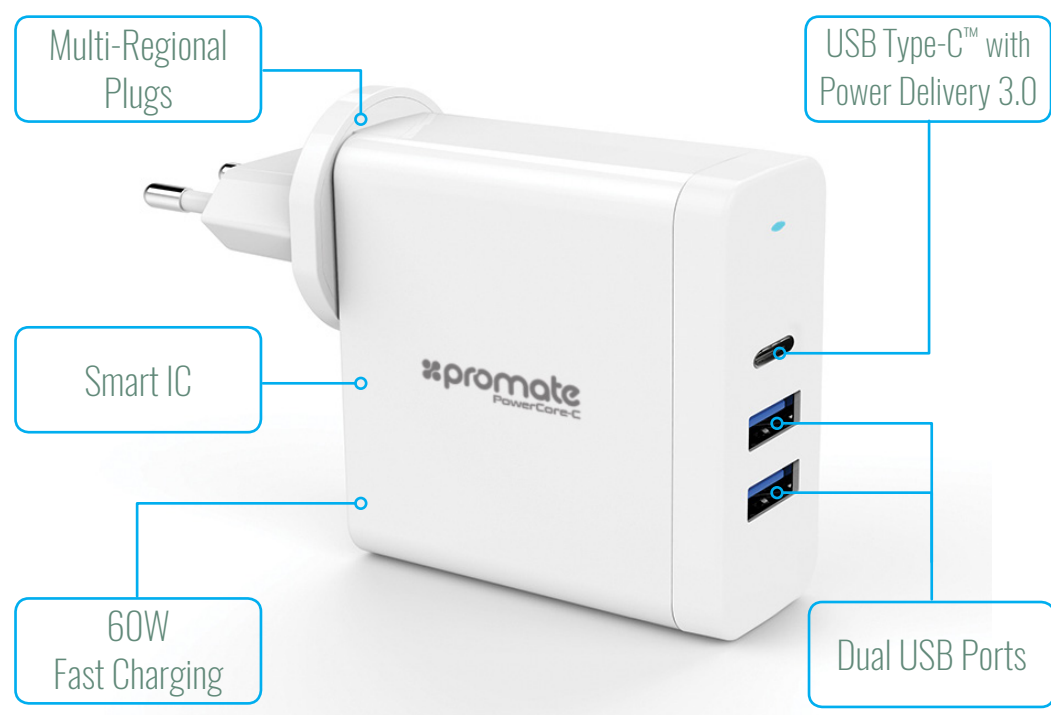

60W Universal USB Type-C™ Wall Charger with Power Delivery 3.0

Dual USB Port • QUALCOMM Quick Charge 3.0 • Automatic Voltage Regulation

TRAVELLERS CHOICE
EXPERIENCE THE UNIVERSE

- Smartphone & Tablet Charging
- Ultra-Portable
- Automatic Voltage Regulation
- Overload Protection
- Safe & Reliable
- Heavy Duty

PowerCore-C has the simplest and most practical design ever, and that makes it a fantastic addition to your desk. PowerCore-C has 2 USB charging ports, and a USB Type-C™ charging port which means you can charge three devices at the same time. Its 60W fast charging functionality allows you to quickly charge your devices and save ample amount of time instead of leaving them for hours together. It also protects your devices from overcharging and short-circuit. With Smart IC functionality, it recognises the attached gadget and automatically delivers the correct amount of power.

Specifications

- Input : AC 100-240V
- Output : TYPE-C™
- Input Interface : Wall Socket
- QC 3.0 : 3.6-6V/3A, 6-9V/2A, 9-12V/1.5A
- Output Interface : 2 USB Ports | Type-C™ USB Port
- PD 3.0 : 5V/3A, 9V/3A, 15V/3A, 20V/3A
-
- USB : Max 5V 2.4A

Available Color

COMPATIBILITY	PACKAGING CONTENT	COLOR	CERTIFICATION
All USB Enabled Devices	» PowerCore-C	White	