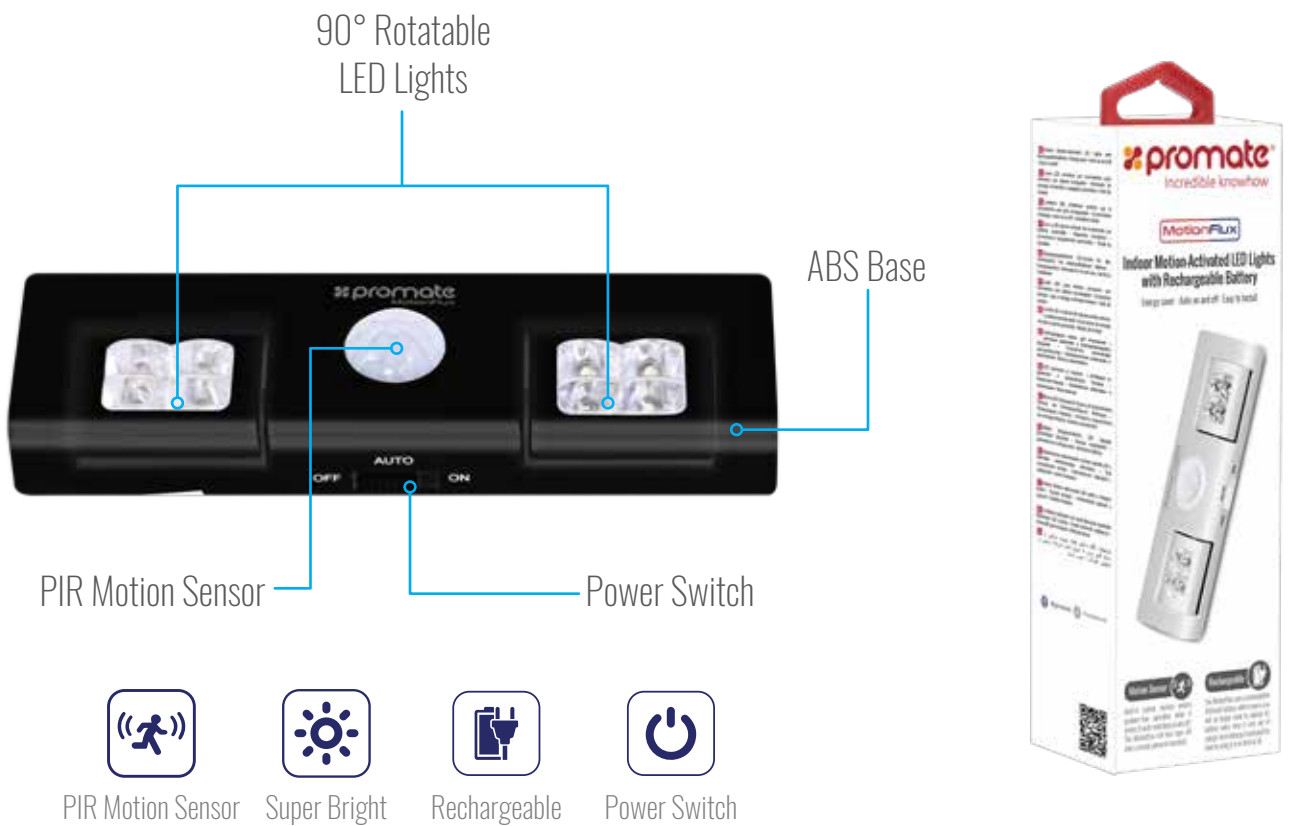

## Indoor Motion-Activated LED Lights with Rechargeable Battery

Energy Saver | Auto-On and Off | Easy to Install

MotionFlux is an indoor lighting solution that is perfect for many dark rooms or dimly lit areas all around the house. It comes with a built-in rechargeable battery which means you can use it without spending extra money or fumble with any disposable batteries. It will help you light up dark indoor areas while enjoying money and energy savings in the process.

### Specifications

- Battery Capacity : 800mAh
- Battery Type : Lithium-ion
- Input : 3.7V
- LED Brightness : 40lm
- Motion Sensor Range : 3-5m
- Charging Time : 3 hours
- Usage Time : 7 hours
- Dimension : 163mm X 52mm X 32mm