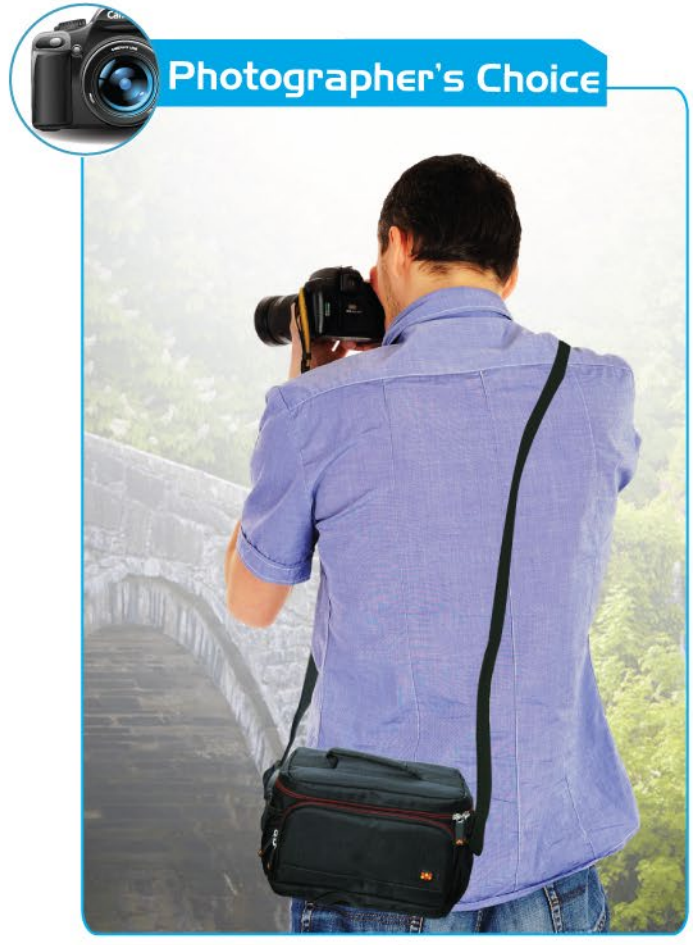

# Trendy SLR and DSLR Shoulder Camera Bag with Mesh Pocket

**Ajustable**  
Adjustable Storage

**Lens Storage**

**Camera Storage**

**Accessory Pockets**

**Adjustable Straps**

Accented with vibrant detailing, this case is tailored to fit most compact system cameras, hybrid/high-zoom cameras or camcorders. The zippered top lid opens for wide access to switch a lens or grab the flash so you capture the best shots with ease. There are removable separators that create a fully customizable interior. Handypak2-S also features multiple pockets for quick access to memory cards and other small items.