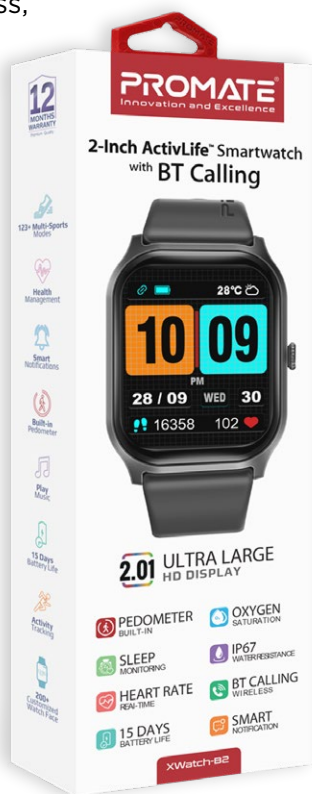

2-Inch ActivLife™ Smartwatch with BT Calling

2.01 ULTRA LARGE HD DISPLAY

Indulge in a new way of staying connected while also transforming your fitness regime with XWatch-B2. Revel in uninterrupted connectivity, Bluetooth calling, and hands-free usage with Bluetooth 5.3 technology. Its bigger 2-inch TFT display and higher 240X296 resolution showcases the stunning design of this watch and makes it easier to see and use. The XWatch-B2 also features health sensors like a heart rate sensor, pedometer sensor, blood oxygen level sensor, sleep tracker, and 123+ multi-sport modes to help you live a healthier life. Designed to withstand water and dust with IP67, the XWatch-B2 is the perfect companion for your next adventure.

ActivLife™ Health Sensors

Boasting multiple health sensors like a heart rate sensor, pedometer sensor, blood oxygen level sensor, and sleep tracker, the XWatch-B2 is designed to help you lead a healthy and active life.

2.01 2-Inch TFT Display

The 2-inch TFT display with 240X296 Resolution makes everything easier to see and use on the XWatch-B2.

10-15 Day Battery Life

A full charge on your XWatch-B2 powers up to 10-15 days of typical use. Use without any limits and to the fullest.

Specifications:

• Bluetooth Version:	5.2	• Usage time:	10-15days
• Bluetooth Profiles:	BR/EDR/BLE	• Heart Rate Sensor:	HX3600
• Bluetooth Frequency:	2402-2480MHz	• Pedometer Sensor:	SC7A20
• Chipset:	RTL8763EWE	• Waterproof level:	IP67
• Input Rating:	5V/130mA 0.65W	• Compatible OS:	Android 5.0 & IOS9.0+
• Screen Size:	2.01"	• Watch Strap size:	2mm
• Display Type:	TFT	• Weight:	21.6g
• Screen Resolution:	240*296	• Charging Cable Length:	60cm
• RAM:	578kb	• Charging Distance:	Magnetic charging
• ROM:	128MB	• Sports Modes:	123+
• Battery Capacity:	230mAh	• RF Output Power:	<= 20dBm
• Battery Type:	Li-Polymer		