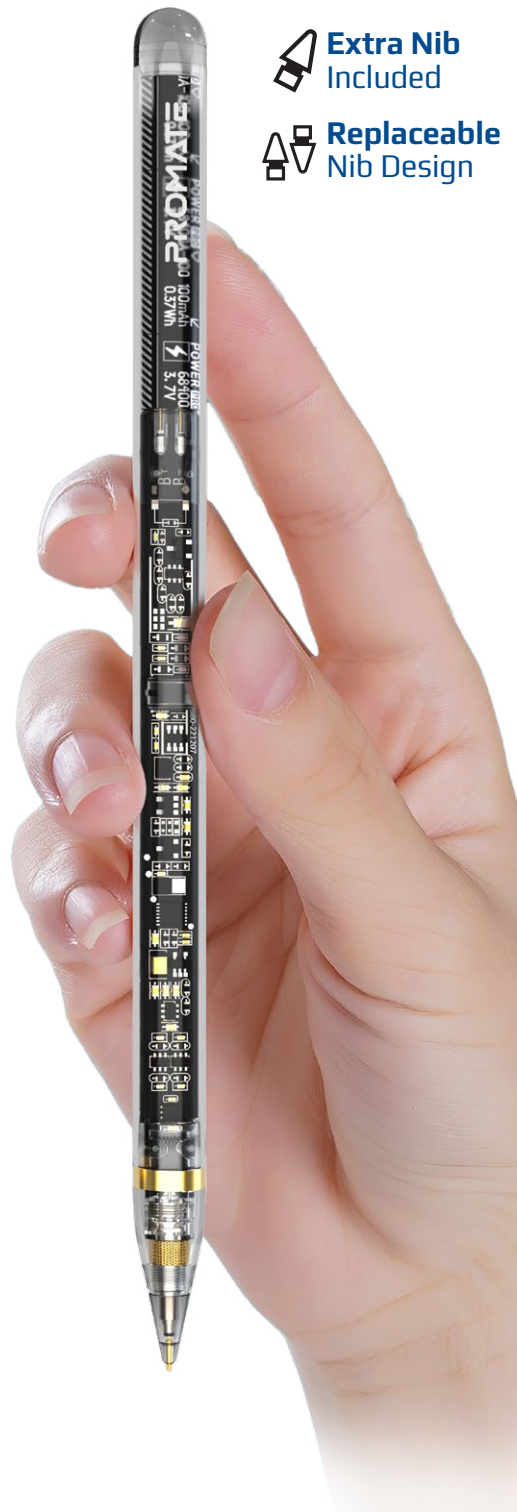

Certifications:

R-NZRoHS EAC
CE CB
FC

Extra Nib Included
Replaceable Nib Design