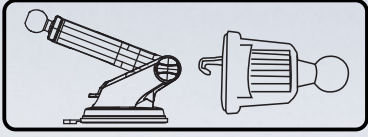

Secure Smartphone Holder Kit

with Multiple Mounting Options

2in1 Kit
Vent & Dashboard Mount

up to **5-9.5 cm**
UNIVERSAL COMPATIBILITY

TransHold-ext

Windshield Dashboard Compatible

Quick Release Button

Anti-Distracted Driving

Introducing TransHold-EXT, a revolutionary hands-free solution designed to enhance your driving experience. Its transparent and sophisticated design provides stylish support for your device, seamlessly integrating into your vehicle. Enjoy versatile mounting options—secure TransHold-EXT to your windshield, dashboard, or air vent, ensuring stability and reliability in any vehicle setting. The high-stability cradle mount keeps your device securely in place during bumpy rides, providing a reliable hands-free experience. Find your perfect viewing angle effortlessly with TransHold-EXT's portrait and landscape modes, offering flexibility and optimal visibility. Customize your setup with the extendable arm feature, allowing you to position the cradle exactly where you need it. Experience seamless functionality with intelligent auto clamping, securing your device with a touch, and retrieving it effortlessly with the one-touch release feature. Crafted from durable ABS, Silicone, Acrylic, TPU, and Metal, TransHold-EXT ensures reliability and a sleek aesthetic, making it a stylish and trustworthy accessory for your device. Elevate your on-the-go connectivity with TransHold-EXT, where innovation meets style and convenience.