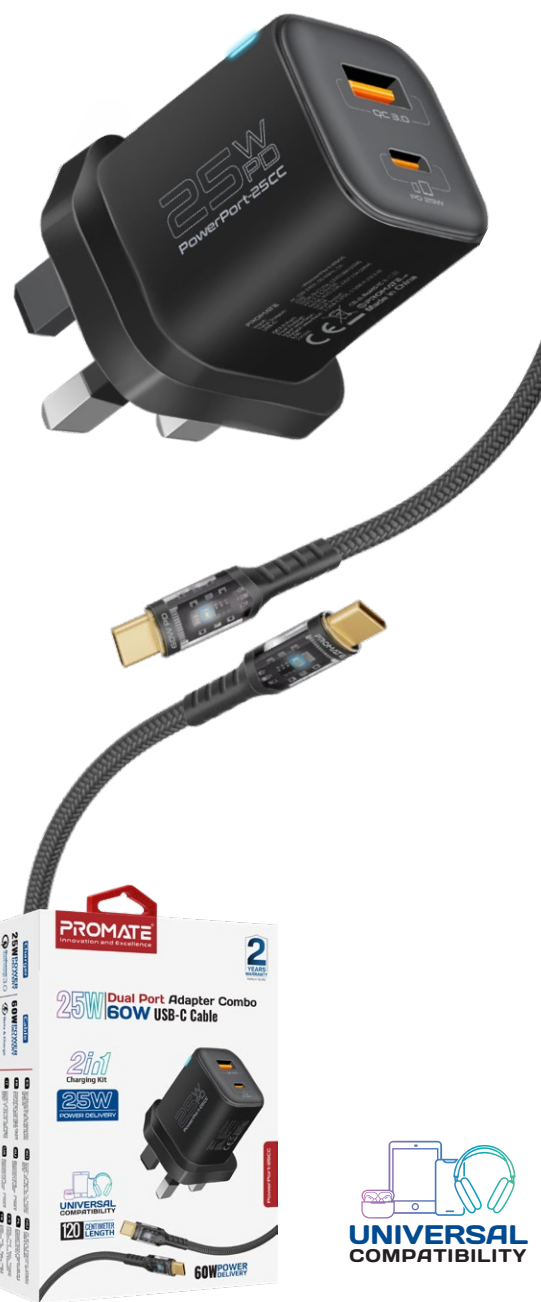

25W | Dual Port Adapter Combo 60W USB-C Cable

Charger

25W POWER DELIVERY

Ultra Compact
50% Smaller

Dual USB
OUTPUT

Cable

60W POWER DELIVERY

Tangle Free
Nylon Braided

120 CENTIMETER LENGTH

PowerPort-25CC

PowerPort-25CC is your all-in-one charging solution, featuring a 25W dual port adapter and a 1.2m USB-C cable. With a 25W Power Delivery port, enjoy faster charging speeds for your USB-C-compatible devices. The Quick Charge 3.0 port offers an 18W ultimate fast charge for compatible devices. Elevate your charging experience with the stylish cable, featuring transparent connectors and LED lights. The durable cable, with reinforced connectors and high tensile strength nylon braiding, ensures longevity and tangle-free use. Rest easy knowing your device is protected from overcharging and short-circuits, thanks to the reliable safety features. This charging kit is ready for use and is the epitome of convenience, speed, and safety in one compact package.

Adapter and Cable Combo

PowerPort-25CC combines a 25W dual port charging adapter and a 1.2m USB-C cable which is the ideal charging solution for your smartphones

25W Power Delivery Port

Charge your USB-C compatible device with 25W power delivery and get faster charging speed than standard chargers with PowerPort-25CC

Quick Charge 3.0 Port

This ultra-fast adapter also boasts a USB Quick Charge 3.0 port that provides 18W ultimate fast charge for compatible devices

1.2m Stylish Cable

The 1.2m cable is super stylish with transparent connectors and LED lights to give you a one-of-a-kind charging experience

60W Power Delivery

Charge your devices at 60W speed with this cable which is so much faster than standard charging cables

Data Sync and Charge