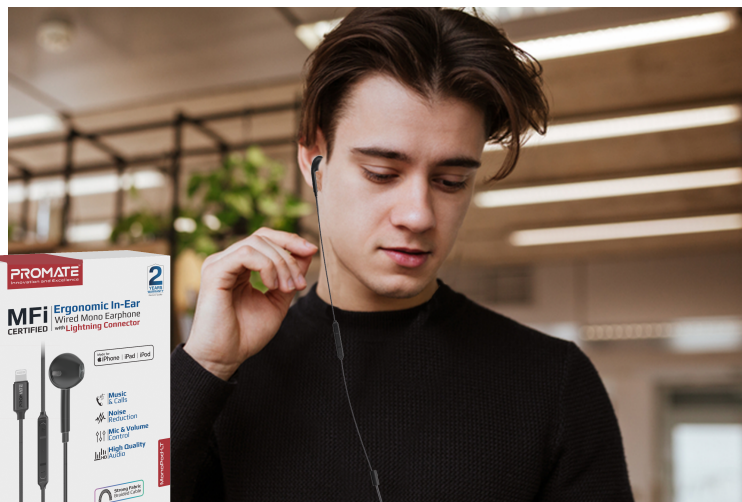

HD Sound Quality

The 14.2mm dynamic speaker driver in MonoPod-LT, delivers superb HD sound giving you an exceptional listening experience.

Complete Call Support

Take high-res calls in the middle of any task with the high-grade built-in mic.

Lightning Connector

MonoPod-LT is a lightning connector, wired earphones that is tailored for all Apple devices with a Lightning port.

Ergonomic Design

Ergonomically designed to fit comfortably and stay steady in your ear MonoPod-LT can be used for as long as you want in either ear.