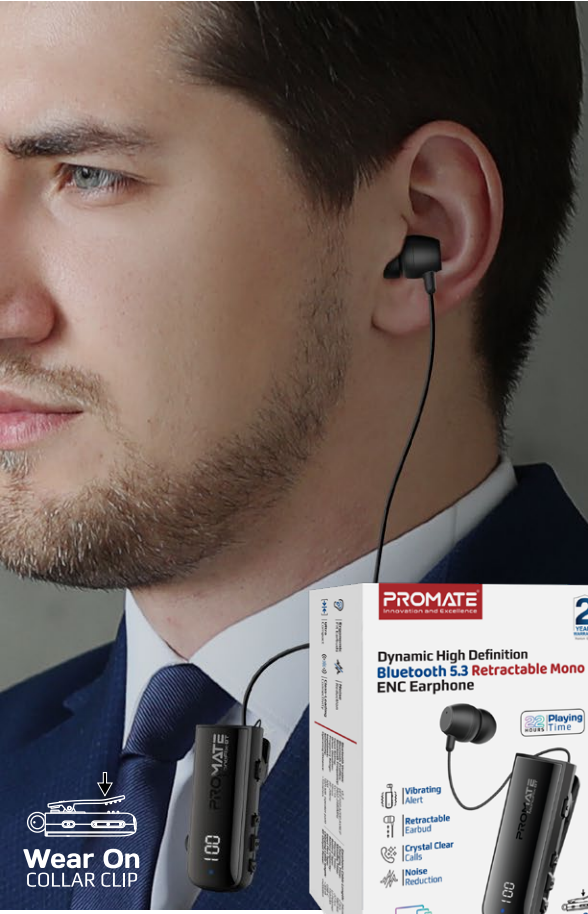

Dynamic High Definition Bluetooth 5.3 Retractable Mono ENC Earphone

🗣️
Voice Assistant

22 | **Playing**
HOURS | **Time**

**UNIVERSAL
COMPATIBILITY**

MonoFlix-BT

MonoFlix-BT offers an immersive wireless audio experience with powerful sound quality and technologically advanced features. Clip the MonoFlix-BT case onto your clothes or collars, and the earbud comes with a 30cm cable that conveniently retracts in place when not in use. With Bluetooth v5.3 for stable connectivity, multipoint pairing, button controls, and ENC Noise Reduction, it combines convenience with performance. The comfort-fit design, impressive 22-hour playback time, and water-resistant features make it perfect for active lifestyles. With its LED screen, stay updated on the remaining battery life of your wireless mono earphone. Elevate your music and communication experience with MonoFlix-BT.

Features

Wireless Mono Earphone

This high-definition mono earphone delivers powerful bass, mellow midrange, and precise treble, producing crystal-clear music, with complete wireless freedom.

Button Controls

Manage audio playback and other functions conveniently as MonoFlix-BT features button controls.

Retractable 30cm Cable

The case of MonoFlix-BT can be clipped on clothes or collars and the earbud has a 30cm cable that retracts back when not in use.