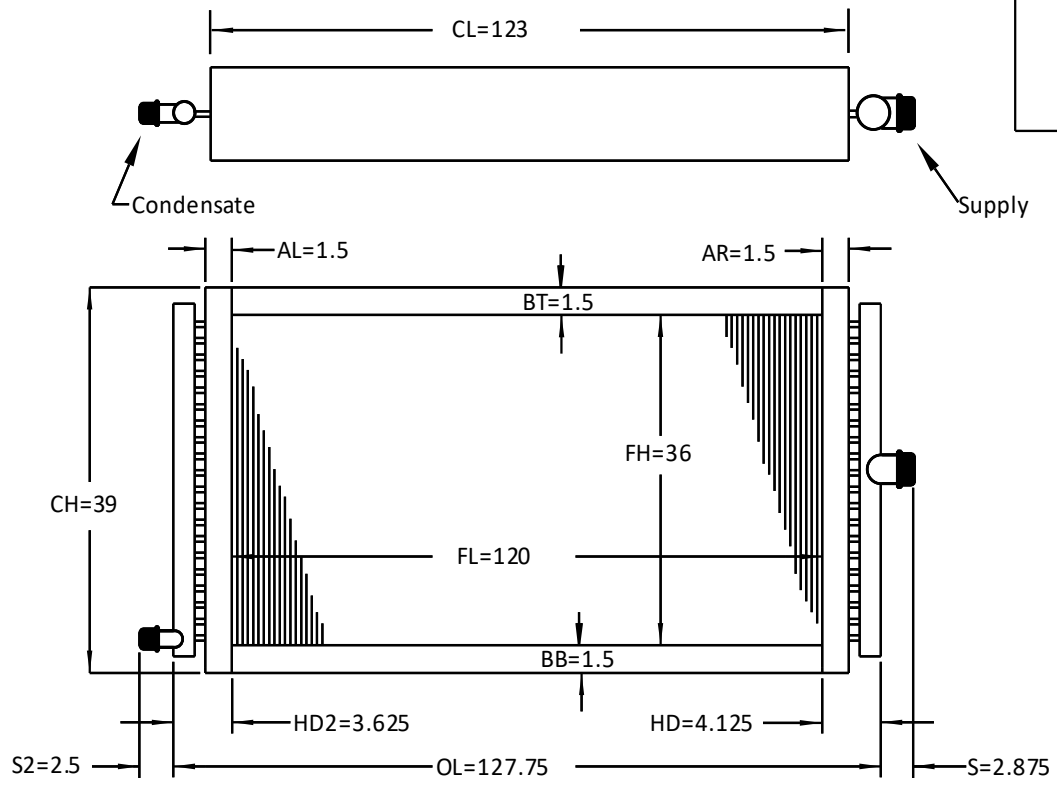

**Emergent Coils, LLC ~ 855-264-5669**

5S36X120-110-FR

sales@emergentcoils.com

**Fin Type: Waffle**  
**Fin Material: Aluminum**  
**Fin Thickness: 0.006**  
**Rows/FPI: 1/10**  
**Circuiting: 24/1/0/OP/Full**  
**Tube Type: 5/8 Inch / Copper / Smooth**  
**Tube Thickness: 0.025**  
**Casing: Galv Gages: TS=16/ SP=14**

**Connection Material: Copper**  
**Supply Connection Size: 2**  
**Supply Header Dia.: 2.125**  
**Return Connection Size: 1.5**  
**Return Header Dia.: 1.625**  
**Connection Type: MPT**  
**App. weight (Uncrated each) : 185.5**

**Tube Sheet Flange Standard**  
**Side Plate Flange: Stacking**