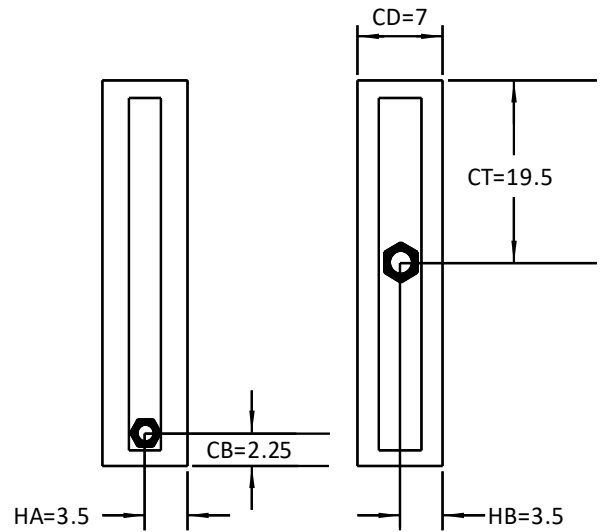

**Emergent Coils, LLC ~ 855-264-5669**

5S36X120-110-FR

sales@emergentcoils.com

**Fin Type: Waffle**  
**Fin Material: Aluminum**  
**Fin Thickness: 0.006**  
**Rows/FPI: 1/10**  
**Circuiting: 24/1/0/OP/Full**  
**Tube Type: 5/8 Inch / Copper / Smooth**  
**Tube Thickness: 0.025**  
**Casing: Galv Gages: TS=16/ SP=14**

**Connection Material: Copper**  
**Supply Connection Size: 2**  
**Supply Header Dia.: 2.125**  
**Return Connection Size: 1.5**  
**Return Header Dia.: 1.625**  
**Connection Type: MPT**  
**App. weight (Uncrated each) : 185.5**

**Tube Sheet Flange Standard**  
**Side Plate Flange: Stacking**