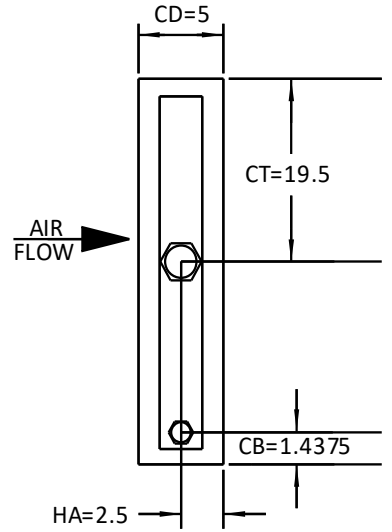

Emergent Coils, LLC ~ 855-264-5669

5SD36X100-110-FR
sales@emergentcoils.com

Fin Type: Waffle
Fin Material: Aluminum
Fin Thickness: 0.006
Rows/FPI: 1/10
Circuiting: 24/1/0/OP/Full
Tube Type: 5/8 Inch / Copper / Smooth
Tube Thickness: 0.025
Casing: Galv Gages: TS=18/ SP=16

Connection Material: Copper
Supply Connection Size: 2.5
Supply Header Dia.: 2.625
Return Connection Size: 1.5
Return Header Dia.: 3.625
Connection Type: MPT
App. weight (Uncrated each) : 147.9

Tube Sheet Flange Standard
Side Plate Flange: Stacking