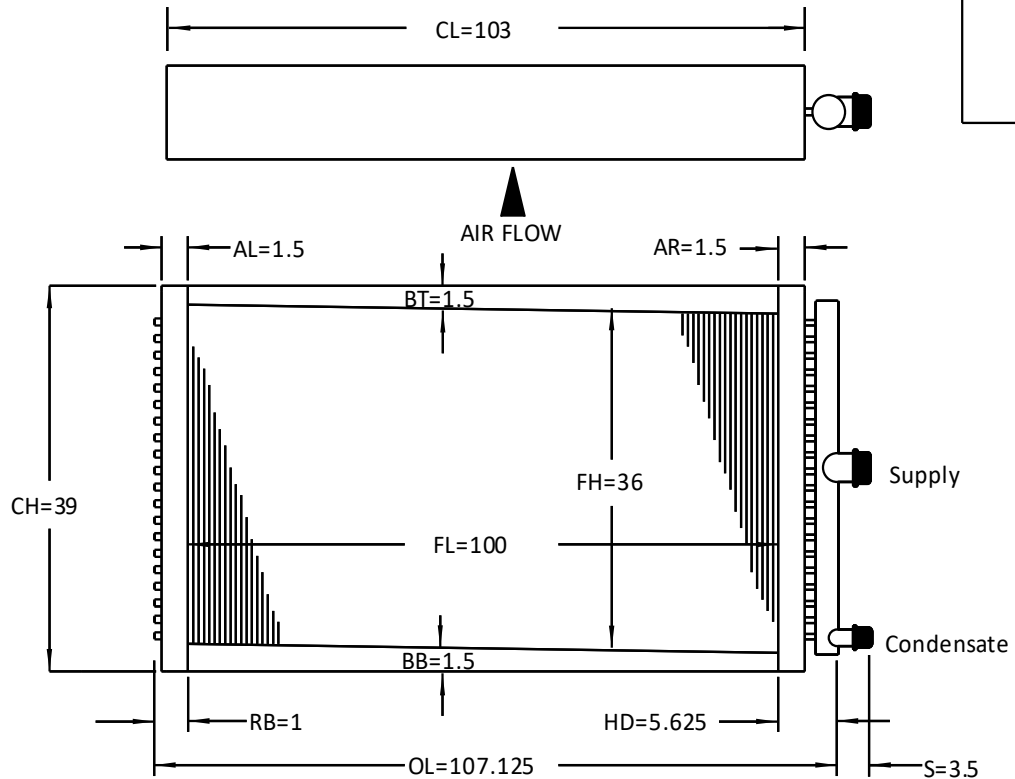

Emergent Coils, LLC ~ 855-264-5669

5SD36X100-110-FR
sales@emergentcoils.com

Fin Type: Waffle
Fin Material: Aluminum
Fin Thickness: 0.006
Rows/FPI: 1/10
Circuiting: 24/1/0/OP/Full
Tube Type: 5/8 Inch / Copper / Smooth
Tube Thickness: 0.025
Casing: Galv Gages: TS=18/ SP=16

Connection Material: Copper
Supply Connection Size: 2.5
Supply Header Dia.: 2.625
Return Connection Size: 1.5
Return Header Dia.: 3.625
Connection Type: MPT
App. weight (Uncrated each) : 147.9

Tube Sheet Flange Standard
Side Plate Flange: Stacking