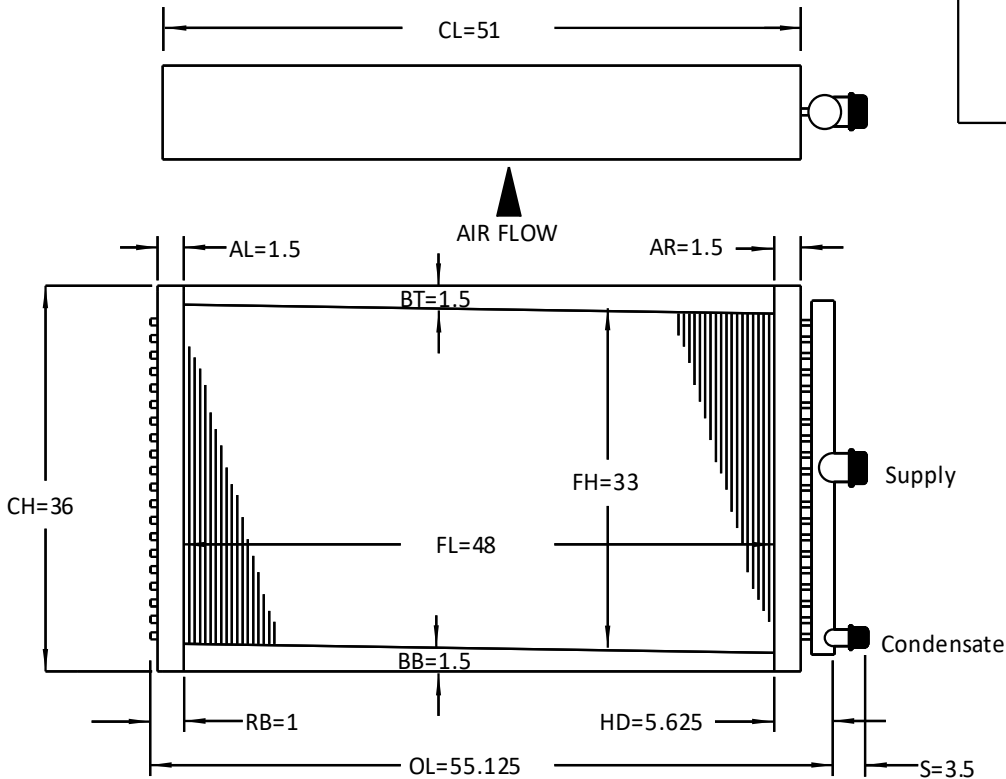

Emergent Coils, LLC ~ 855-264-5669

5SD33X48-110-FR
sales@emergentcoils.com

Fin Type: Waffle
Fin Material: Aluminum
Fin Thickness: 0.006
Rows/FPI: 1/10
Circuiting: 22/1/0/OP/Full
Tube Type: 5/8 Inch / Copper / Smooth
Tube Thickness: 0.025
Casing: Galv Gages: TS=18/ SP=18

Connection Material: Copper
Supply Connection Size: 2.5
Supply Header Dia.: 2.625
Return Connection Size: 1.5
Return Header Dia.: 3.625
Connection Type: MPT
App. weight (Uncrated each) : 83.6

Tube Sheet Flange Standard
Side Plate Flange: Stacking