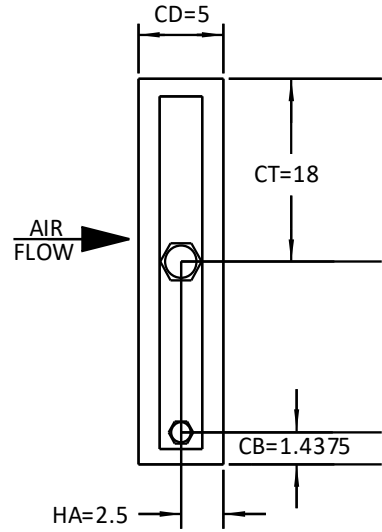

Emergent Coils, LLC ~ 855-264-5669

5SD33X48-110-FR
sales@emergentcoils.com

Fin Type: Waffle
Fin Material: Aluminum
Fin Thickness: 0.006
Rows/FPI: 1/10
Circuiting: 22/1/0/OP/Full
Tube Type: 5/8 Inch / Copper / Smooth
Tube Thickness: 0.025
Casing: Galv Gages: TS=18/ SP=18

Connection Material: Copper
Supply Connection Size: 2.5
Supply Header Dia.: 2.625
Return Connection Size: 1.5
Return Header Dia.: 3.625
Connection Type: MPT
App. weight (Uncrated each) : 83.6

Tube Sheet Flange Standard
Side Plate Flange: Stacking