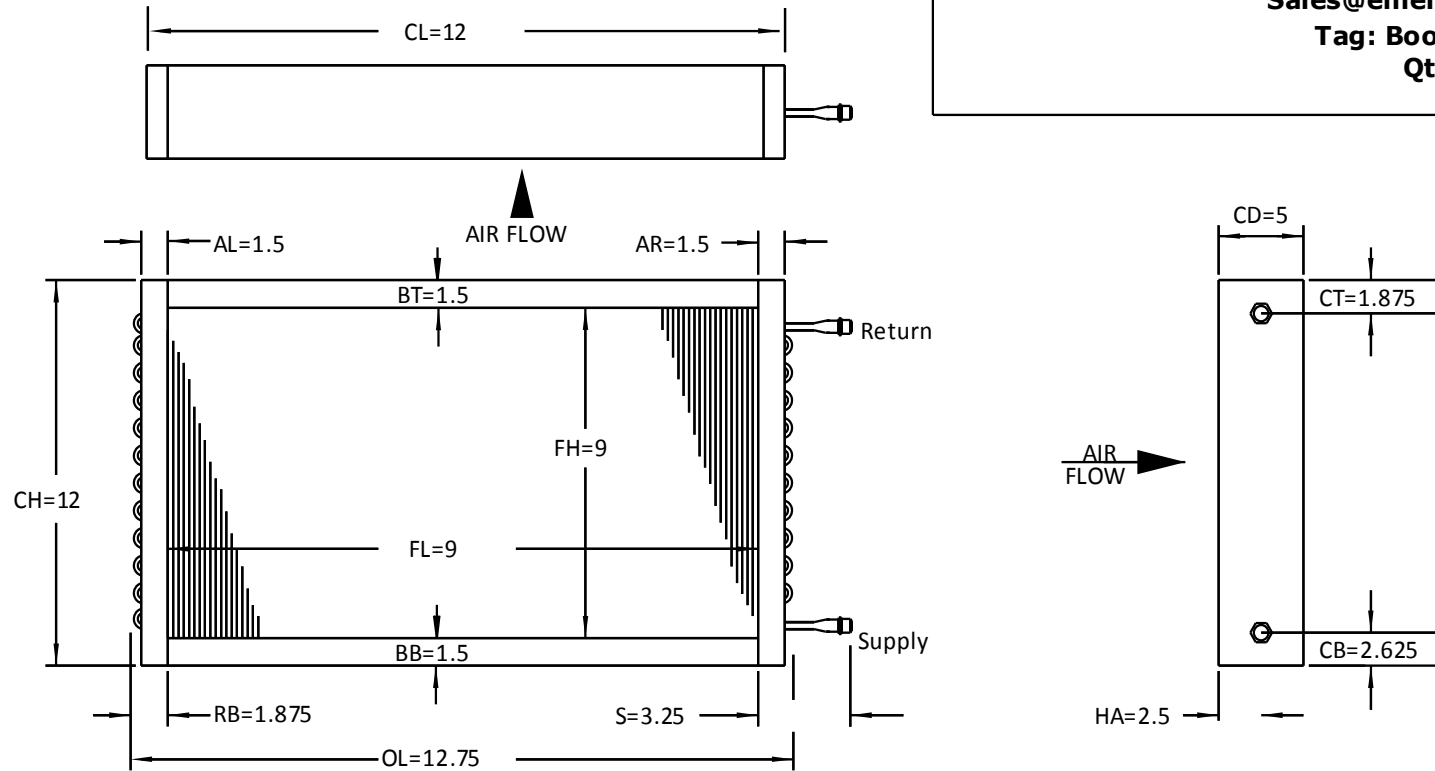

**Emergent Coils, LLC ~ 855-264-5669**

**P#105/58B-09X09-10-1WER-A**

**Sales@emergentcoils.com**

**Tag: Booster Coils**

**Qty(1)**

**Fin Type: Waffle**  
**Fin Material: Aluminum**  
**Fin Thickness: .008**  
**Fin/Inch: 10**  
**Rows: 1**  
**Tube Type: 5/8 Inch / Copper**  
**Tube Thickness: .02**  
**Casing: Galv Gages: TS=18/ SP=18**

**Connection Material: Copper**  
**Supply Connection Size: 0.75**  
**Return Connection Size: 0.75**  
**Connection Type: MPT**  
**App. weight (Uncrated each) : 12.4**

**Approximate Fluid Volume (Gal) : 0.1**