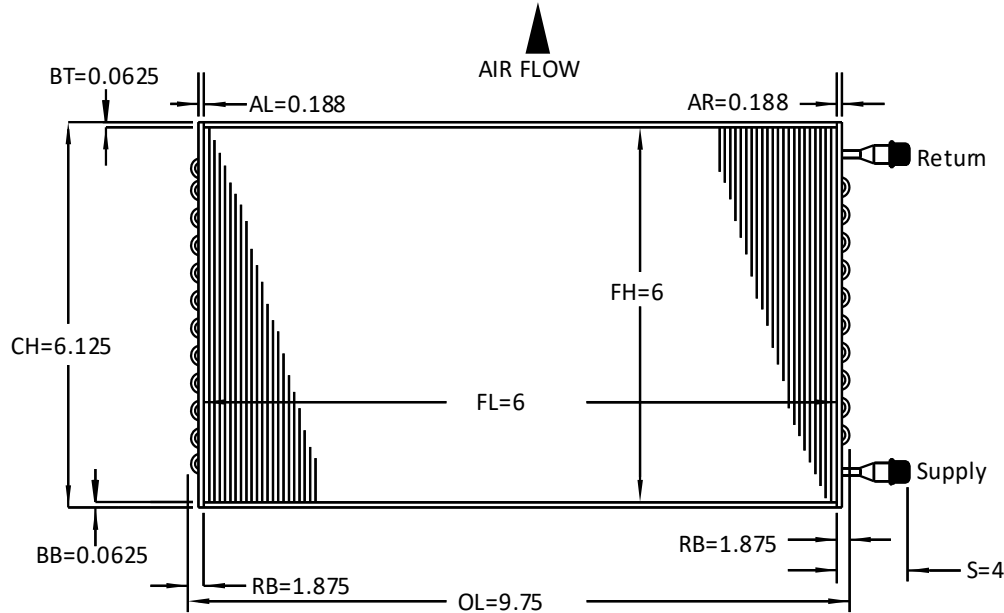

**Emergent Coils, LLC ~ 855-264-5669**

**P#400/58BS-06X06-10-2WER-A**

Sales@emergentcoils.com

Tag: Reheat Coil

Qty(1)

**Fin Type: Waffle**  
**Fin Material: Aluminum**  
**Fin Thickness: .008**  
**Rows/FPI: 2/10**  
**Circuiting: 0**  
**Tube Type: 5/8 Inch / Copper / Smooth**  
**Tube Thickness: 0.020**  
**Casing: Galv Gages: TS=18/ SP=18**

**Connection Material: Copper**  
**Supply Connection Size: 0.75**  
**Return Connection Size: 0.75**  
**Connection Type: MPT**  
**App. weight (Uncrated each) : 6.5**

**Approximate Fluid Volume (Gal) : 0.1**  
**Tube Sheet Flange Standard**  
**Side Plate Flange: Stacking**