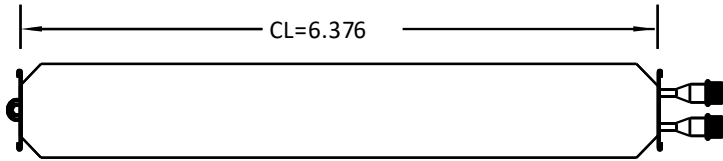

**Emergent Coils, LLC ~ 855-264-5669**

**P#400/58BS-06X06-10-2WER-A**

Sales@emergentcoils.com

Tag: Reheat Coil

Qty(1)

**Fin Type: Waffle**  
**Fin Material: Aluminum**  
**Fin Thickness: .008**  
**Rows/FPI: 2/10**  
**Circuiting: 0**  
**Tube Type: 5/8 Inch / Copper / Smooth**  
**Tube Thickness: 0.020**  
**Casing: Galv Gages: TS=18/ SP=18**

**Connection Material: Copper**  
**Supply Connection Size: 0.75**  
**Return Connection Size: 0.75**  
**Connection Type: MPT**  
**App. weight (Uncrated each) : 6.5**

**Approximate Fluid Volume (Gal) : 0.1**  
**Tube Sheet Flange Standard**  
**Side Plate Flange: Stacking**