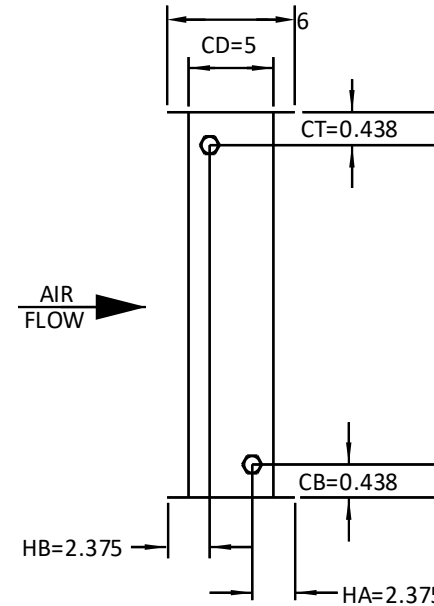

**Emergent Coils, LLC ~ 855-264-5669**

**P#400/58BS-06X06-10-2WER-A**

Sales@emergentcoils.com

Tag: Reheat Coil

Qty(1)

**Fin Type: Waffle**  
**Fin Material: Aluminum**  
**Fin Thickness: .008**  
**Rows/FPI: 2/10**  
**Circuiting: 0**  
**Tube Type: 5/8 Inch / Copper / Smooth**  
**Tube Thickness: 0.020**  
**Casing: Galv Gages: TS=18/ SP=18**

**Connection Material: Copper**  
**Supply Connection Size: 0.75**  
**Return Connection Size: 0.75**  
**Connection Type: MPT**  
**App. weight (Uncrated each) : 6.5**

**Approximate Fluid Volume (Gal) : 0.1**  
**Tube Sheet Flange Standard**  
**Side Plate Flange: Stacking**