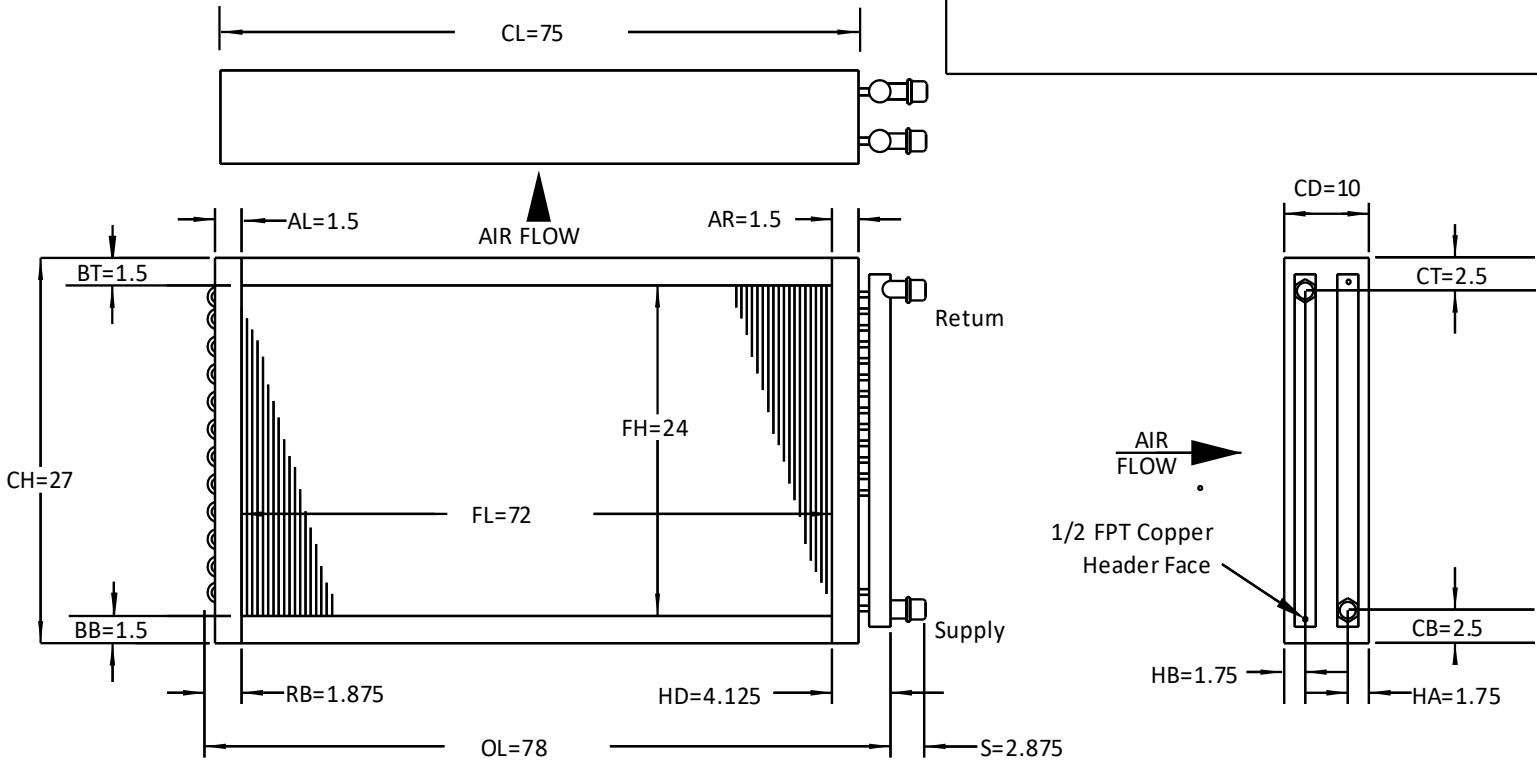

**Emergent Coils, LLC ~ 855-264-5669**

**5W24X72-610-TRE**

**sales@emergentcoils.com**

**Fin Type: Waffle**  
**Fin Material: Aluminum**  
**Fin Thickness: 0.006**  
**Rows/FPI: 6/10**  
**Circuiting: 12/8/0/SE/Three Quarter**  
**Tube Type: 5/8 Inch / Copper / Smooth**  
**Tube Thickness: 0.020**  
**Casing: Galv Gages: TS=16/ SP=16**

**Connection Material: Copper**  
**Supply Connection Size: 2**  
**Supply Header Dia.: 2.125**  
**Return Connection Size: 2**  
**Return Header Dia.: 2.125**  
**Connection Type: MPT**  
**App. weight (Uncrated each) : 231.9**

**Approximate Fluid Volume (Gal) : 10.0**  
**Tube Sheet Flange Standard**  
**Side Plate Flange: Stacking**