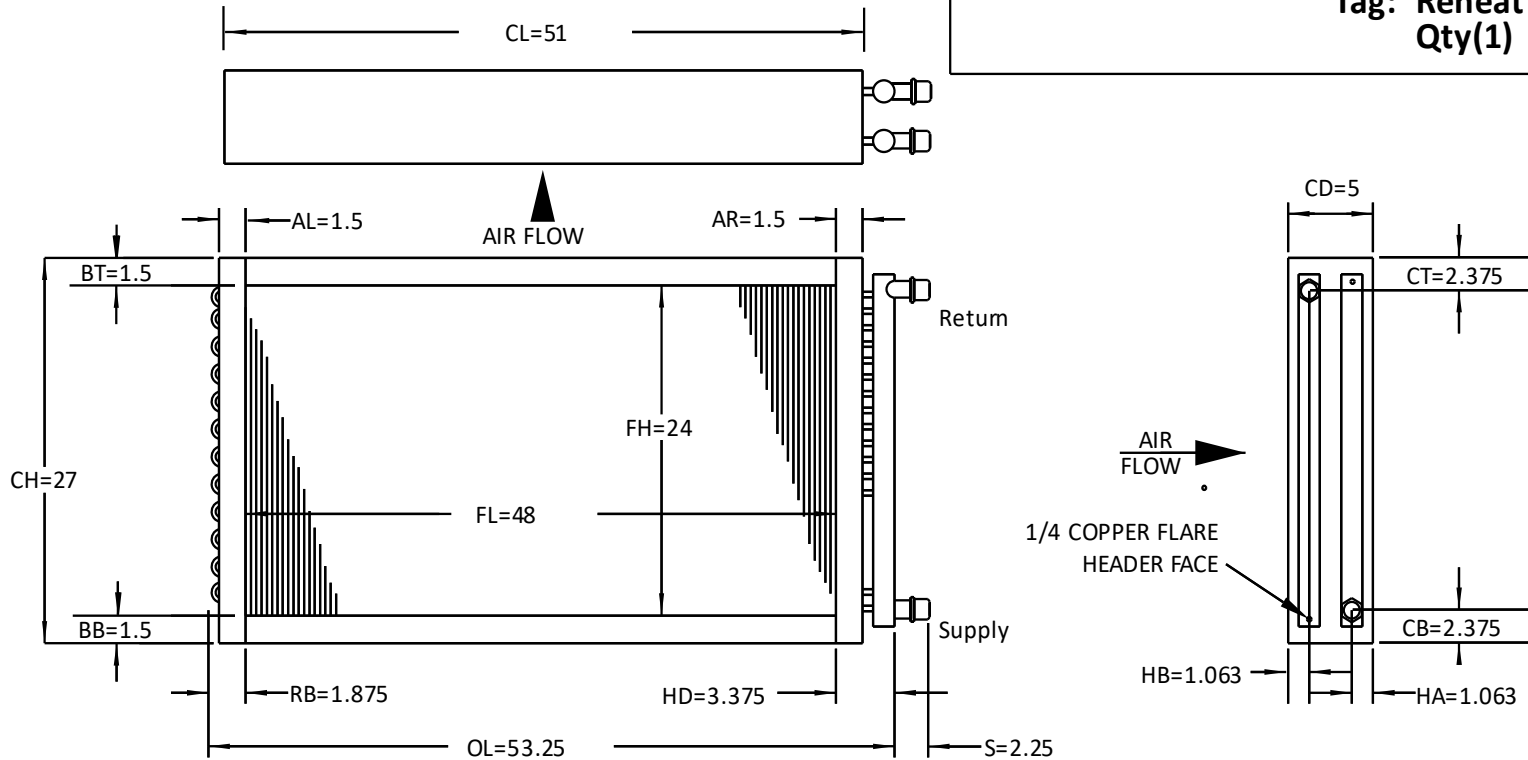

**Emergent Coils, LLC ~ 855-264-5669**

**P#231/58B-24X48-10-2WHR-C**

**Sales@emergentcoils.com**

**Tag: Reheat Coil**

**Qty(1)**

**Fin Type: Waffle**  
**Fin Material: Aluminum**  
**Fin Thickness: .008**  
**Rows/FPI: 2/10**  
**Circuiting: 0**  
**Tube Type: 5/8 Inch / Copper / Smooth**  
**Tube Thickness: 0.020**  
**Casing: Galv Gages: TS=18/ SP=18**

**Connection Material: Copper**  
**Supply Connection Size: 1.25**  
**Return Connection Size: 1.25**  
**Connection Type: MPT**  
**App. weight (Uncrated each) : 67.7**

**Approximate Fluid Volume (Gal) : 2.4**  
**Tube Sheet Flange Standard**  
**Side Plate Flange: Stacking**