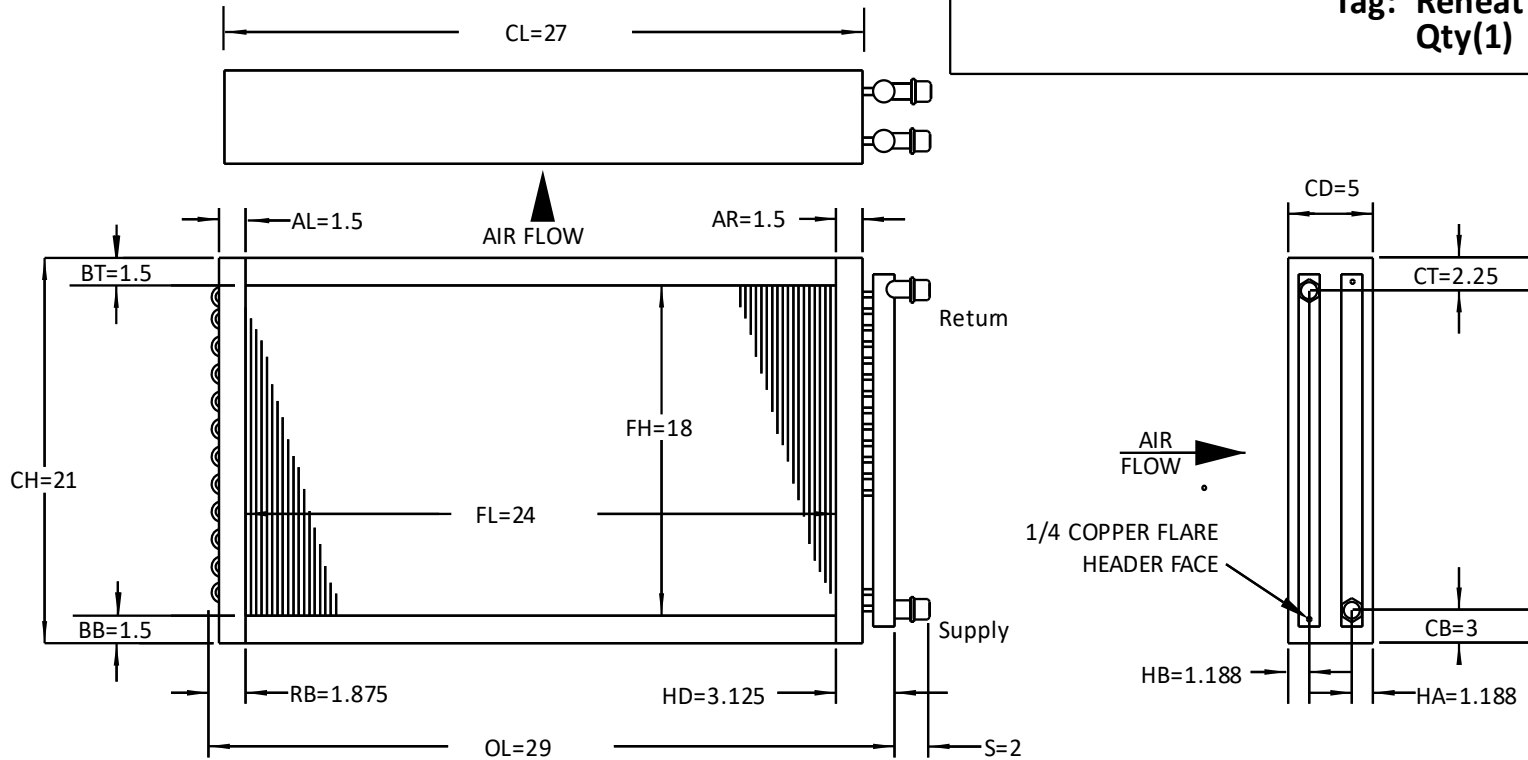

**Emergent Coils, LLC ~ 855-264-5669**

**P#120/58B-18X24-10-1WQR-B**

**Sales@emergentcoils.com**

**Tag: Reheat Coil**

**Qty(1)**

**Fin Type: Waffle**  
**Fin Material: Aluminum**  
**Fin Thickness: .008**  
**Rows/FPI: 1/10**  
**Circuiting: 0**  
**Tube Type: 5/8 Inch / Copper / Smooth**  
**Tube Thickness: 0.020**  
**Casing: Galv Gages: TS=18/ SP=18**

**Connection Material: Copper**  
**Supply Connection Size: 1**  
**Return Connection Size: 1**  
**Connection Type: MPT**  
**App. weight (Uncrated each) : 24.9**

**Approximate Fluid Volume (Gal) : 0.4**  
**Tube Sheet Flange Standard**  
**Side Plate Flange: Stacking**