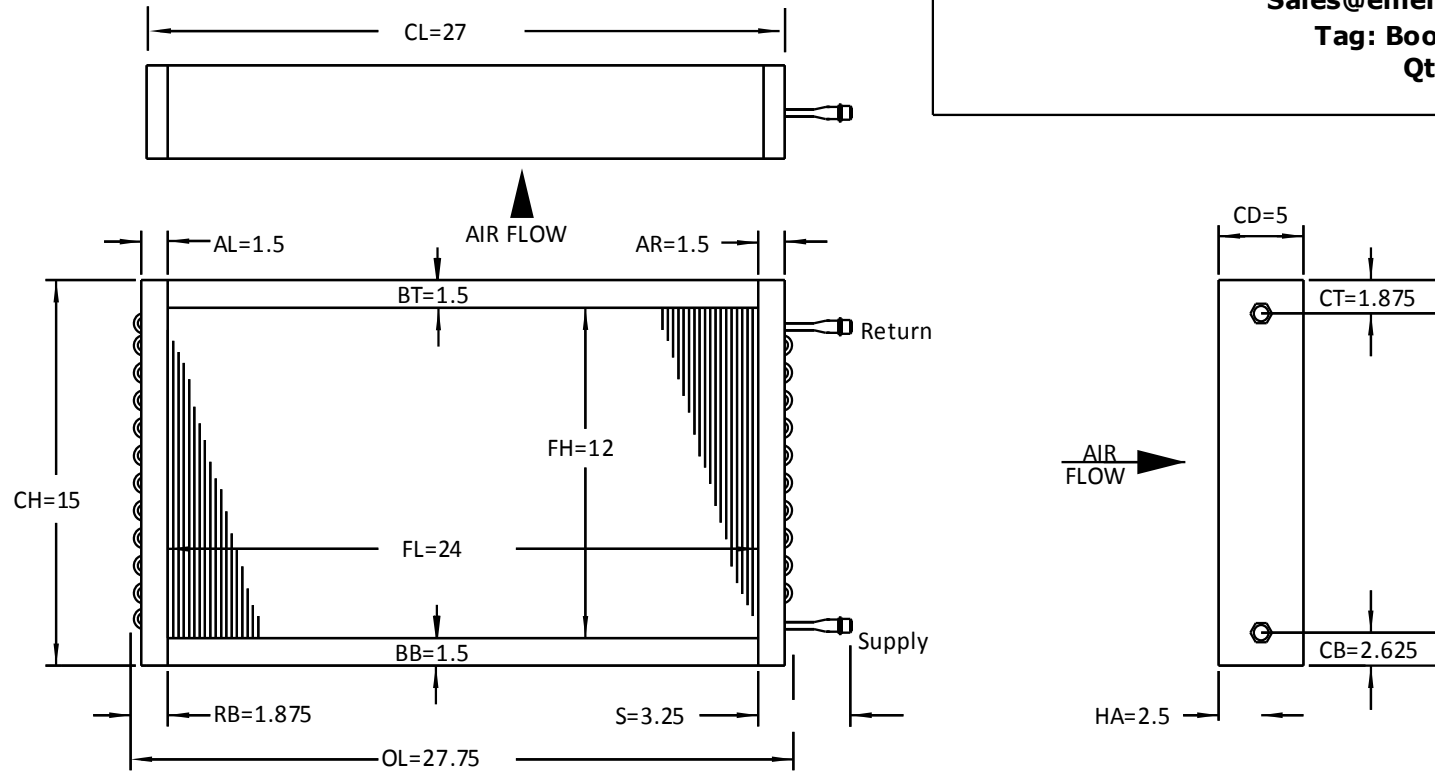

**Emergent Coils, LLC ~ 855-264-5669**

**P#112/58B-12X24-10-1WER-A**

**Sales@emergentcoils.com**

**Tag: Booster Coils**

**Qty(1)**

**Fin Type: Waffle**  
**Fin Material: Aluminum**  
**Fin Thickness: .008**  
**Fin/Inch: 10**  
**Rows: 1**  
**Tube Type: 5/8 Inch / Copper**  
**Tube Thickness: .02**  
**Casing: Galv Gages: TS=18/ SP=18**

**Connection Material: Copper**  
**Supply Connection Size: 0.75**  
**Return Connection Size: 0.75**  
**Connection Type: MPT**  
**App. weight (Uncrated each) : 22**

**Approximate Fluid Volume (Gal) : 0.3**