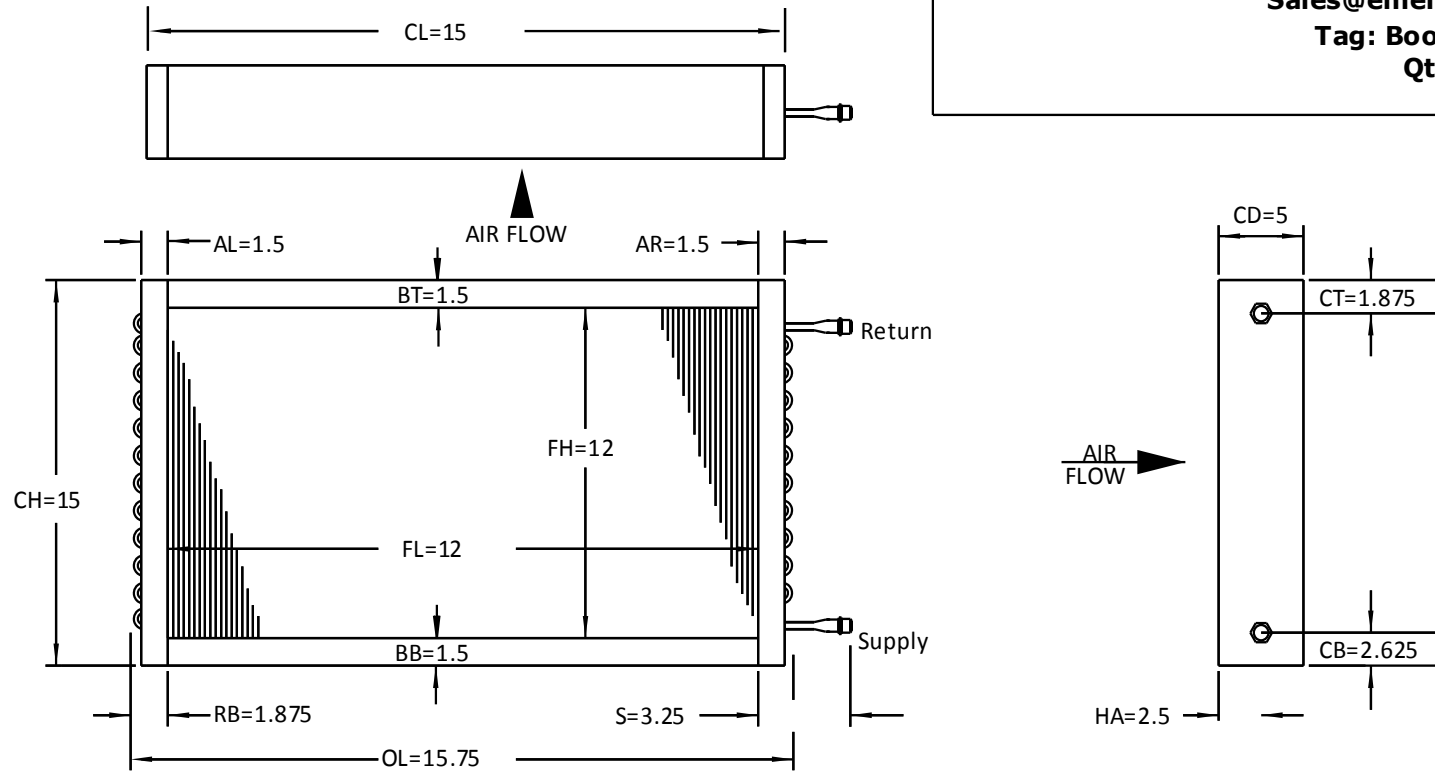

**Emergent Coils, LLC ~ 855-264-5669**

**P#109/58B-12X12-10-1WER-A**

**Sales@emergentcoils.com**

**Tag: Booster Coils**

**Qty(1)**

**Fin Type: Waffle**  
**Fin Material: Aluminum**  
**Fin Thickness: .008**  
**Fin/Inch: 10**  
**Rows: 1**  
**Tube Type: 5/8 Inch / Copper**  
**Tube Thickness: .02**  
**Casing: Galv Gages: TS=18/ SP=18**

**Connection Material: Copper**  
**Supply Connection Size: 0.75**  
**Return Connection Size: 0.75**  
**Connection Type: MPT**  
**App. weight (Uncrated each) : 15.6**

**Approximate Fluid Volume (Gal) : 0.2**