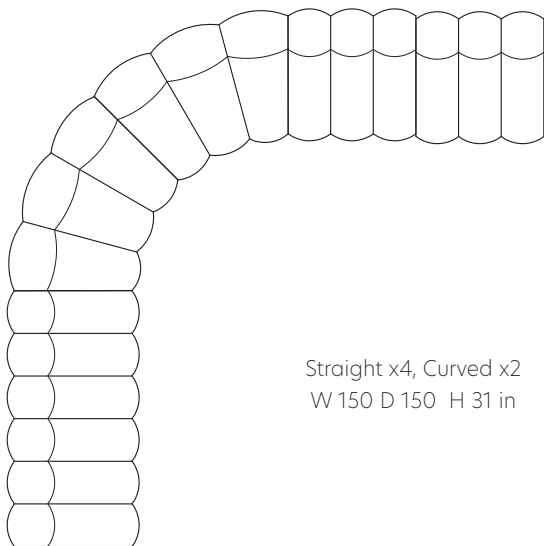

ELSA COLLECTION

CHANNEL TUFTED SOFA

The Elsa celebrates the exaggerated channel tuft that flows seamlessly throughout. The juxtaposition of its plush form and clean vertical runs offer a sophisticated silhouette reminiscent of classic mid century design.

W 150 L 150 x H 31 in. (As shown)

Seat Height: 18 in.

Available in any combination of straight and curved pieces.

Frame: Hard Maple

Fabric: Italian Boucle, Italian Mohair or COM

Made by hand in U.S.A

MODERN LOVE

FURNITURE

Straight x1
W 36 D 37 H 31 in

Straight x2
W 72 D 37 H 31 in

Straight x3
W 108 D 37 H 31 in

Curved x1
W 59 D 39 H 31 in

Curved x2
W 108 D 48 H 31 in

Curved x3
W 142 D 62 H 31 in

Straight x2, Curved x1
W 126 D 52 H 31 in

Straight x1, Curved x2
W 145 D 48 H 31 in

Straight x4, Curved x2
W 150 D 150 H 31 in

Curved x4
W 157 D 79 H 31 in