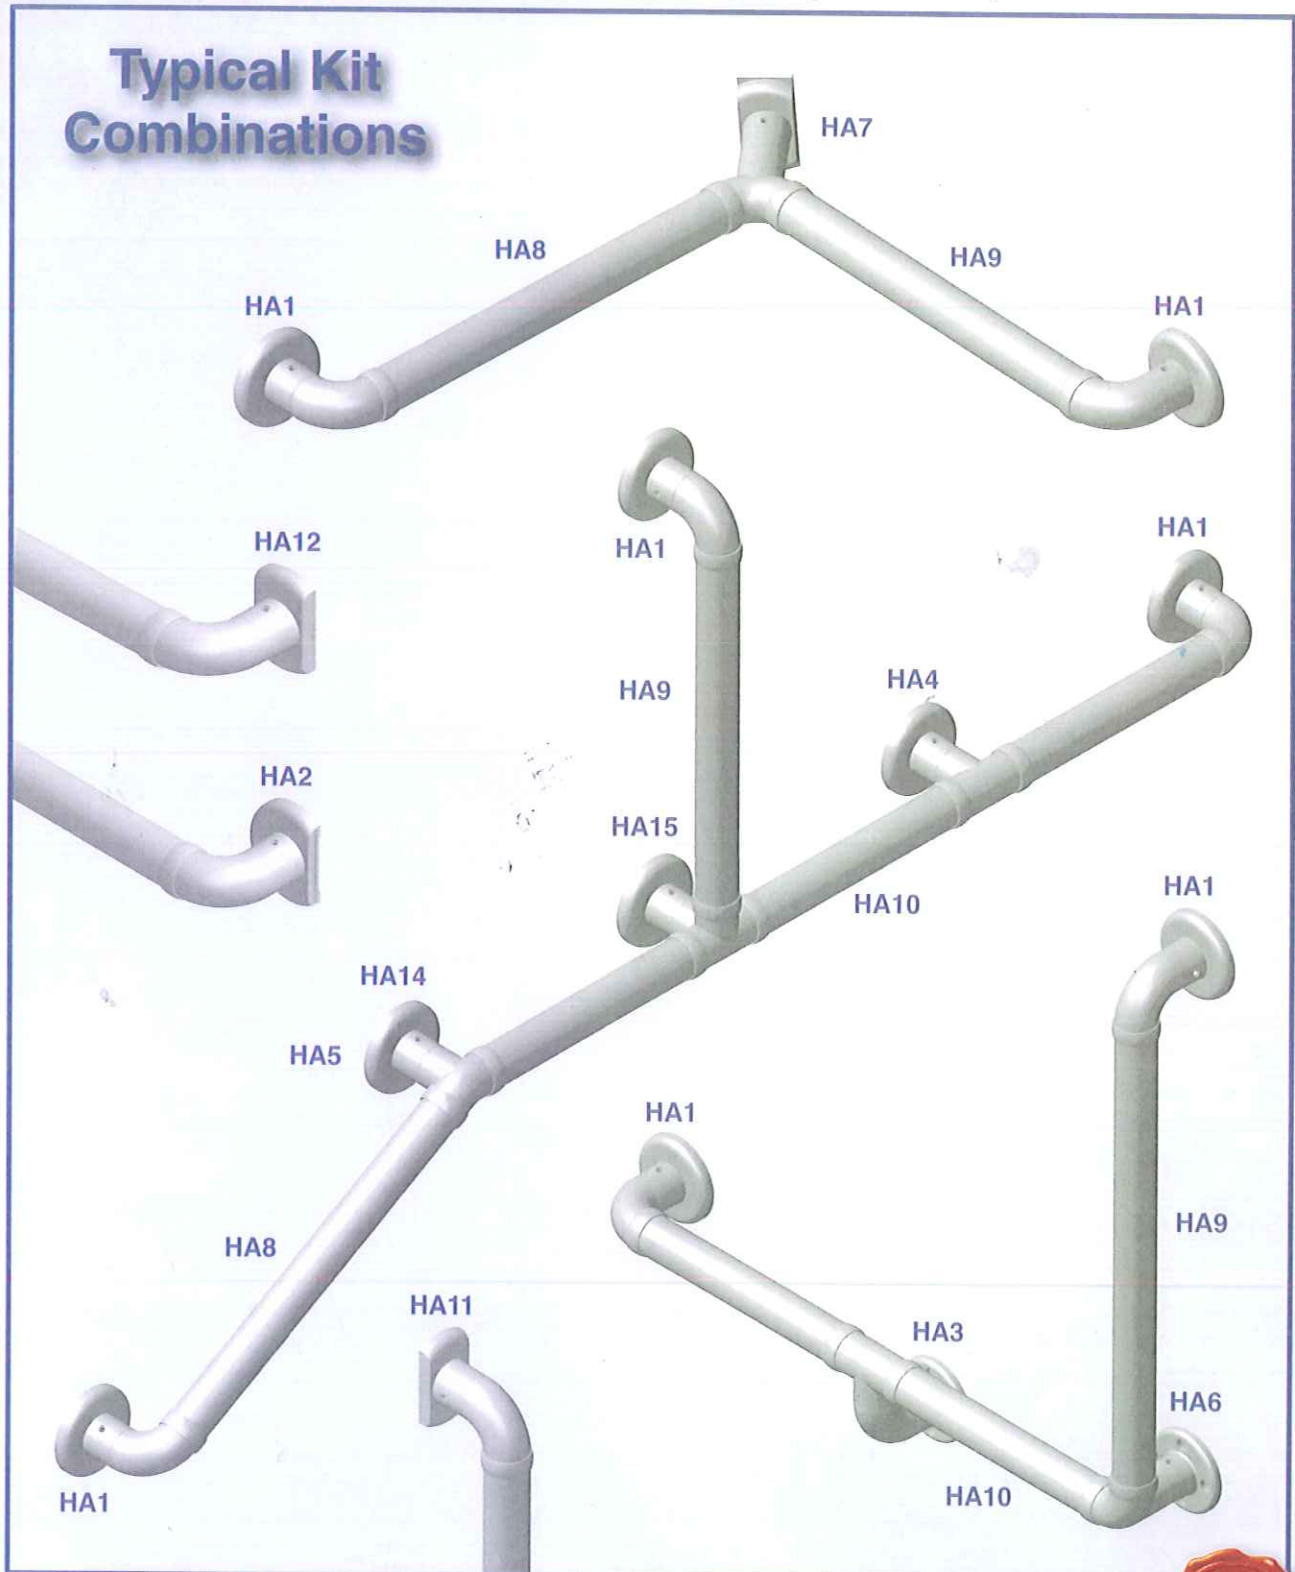

HOME ASSIST

Grab Rail System

HOME ASSIST KITS are designed for versatility and may be combined to make many and varied arrangements for *Grab Rail Applications* within the home. Below are some examples of just a few of the possible combinations.

Warranty

HAND RAIL IND. Products are fully guaranteed against faulty workmanship and defective materials subject to normal wear and tear for a period of 5 years.

90b Northgate Drive
Thomastown, Vic. 3074
Tel: (03) 9466 3211 Fax: (03) 9466 3200
www.handrailindustries.com.au
Email: sales@handrailindustries.com.au