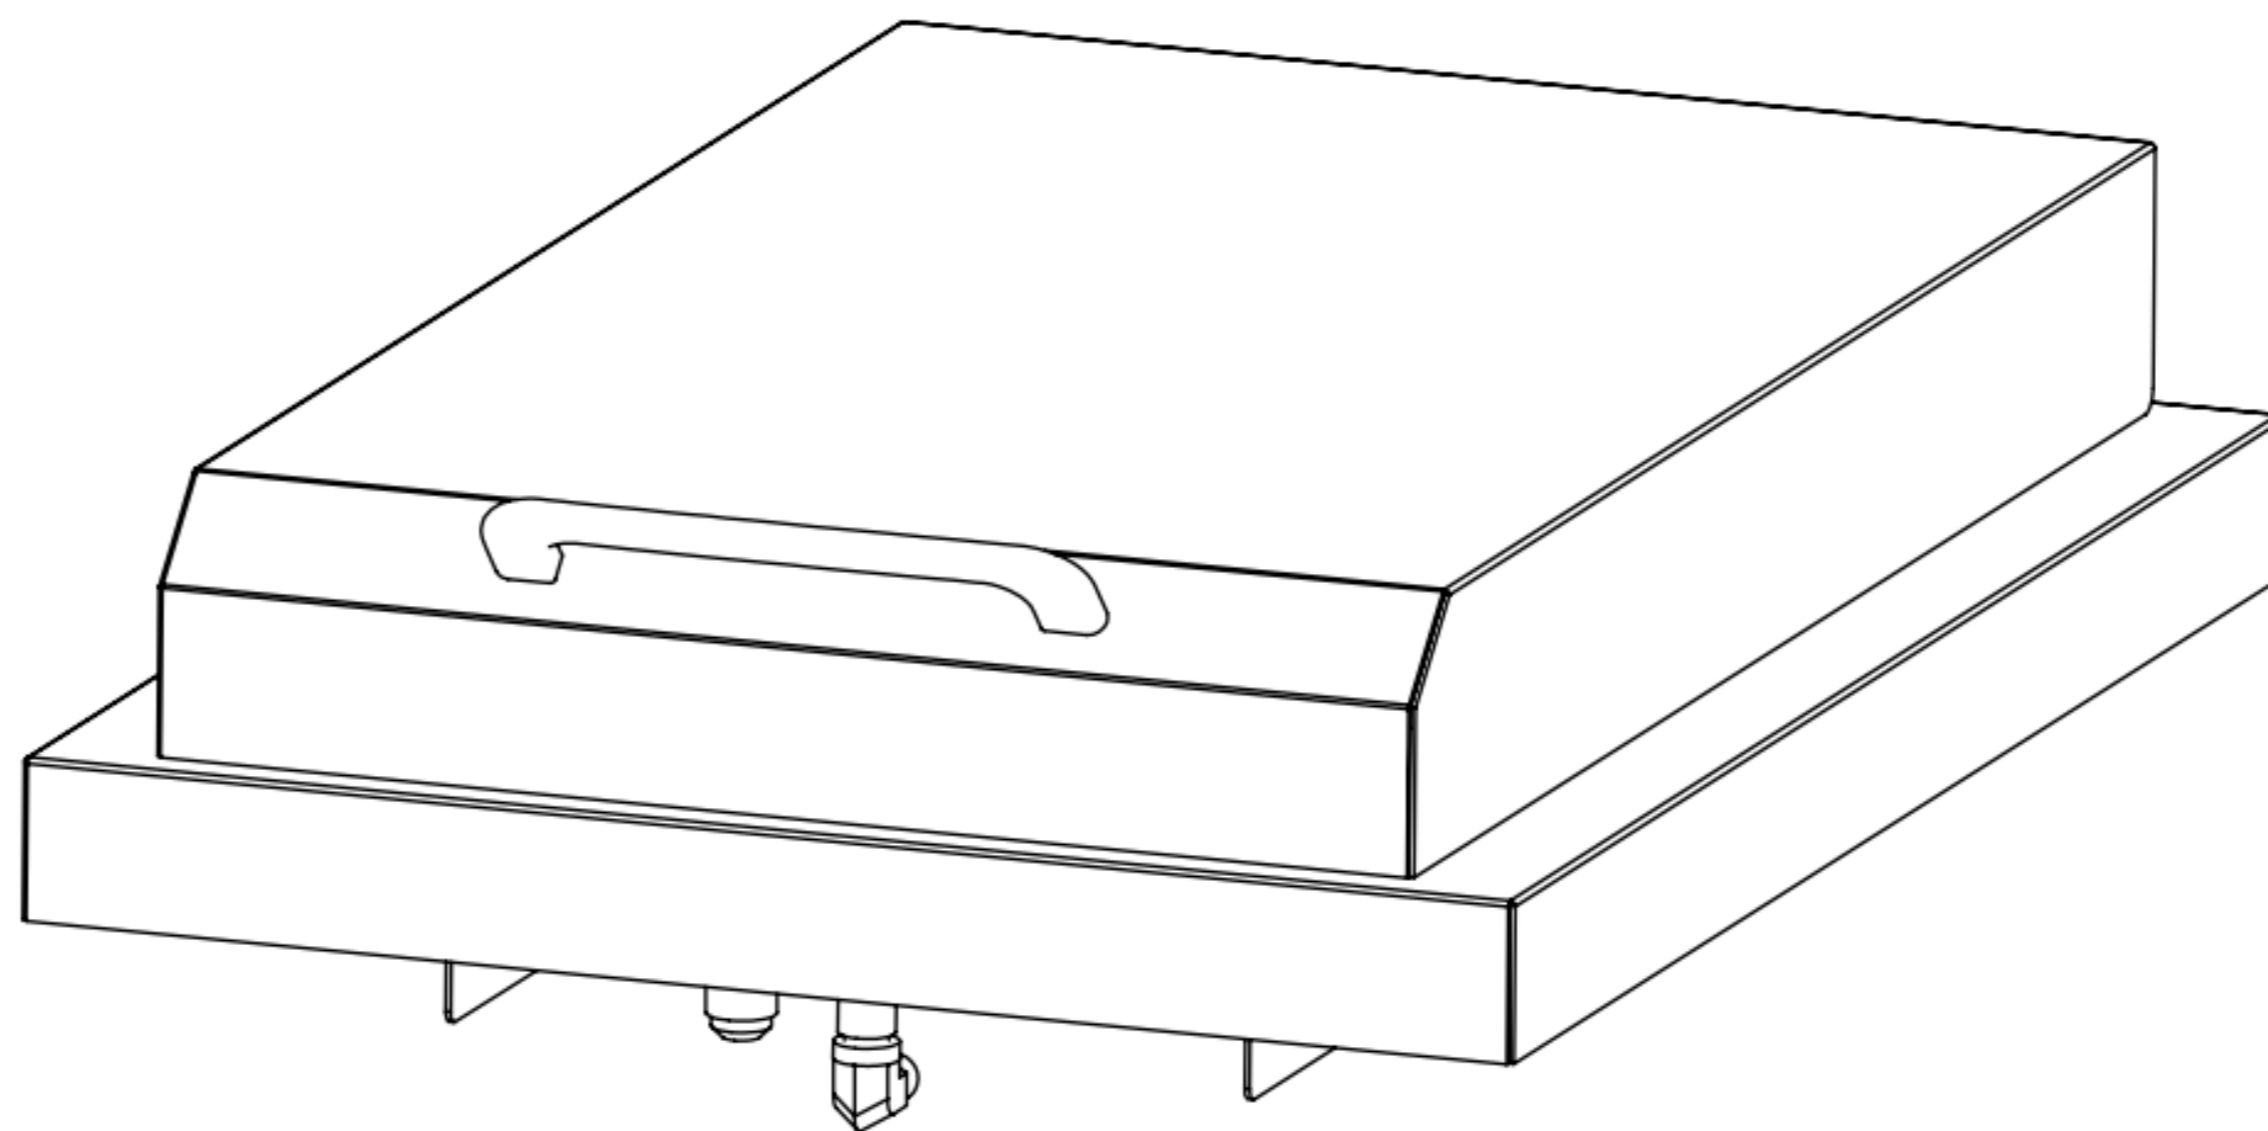

SUMMERSET

PROFESSIONAL GRILLS

SINGLE SIDE BURNER

Model	SSSB-1
Cutout Dimensions **	8"W x N/A"H x 15.5"D
Actual Dimensions	14.02"W x 5.7"H x 19.5"D
Total BTUs	15,000 BTUs

NOTES