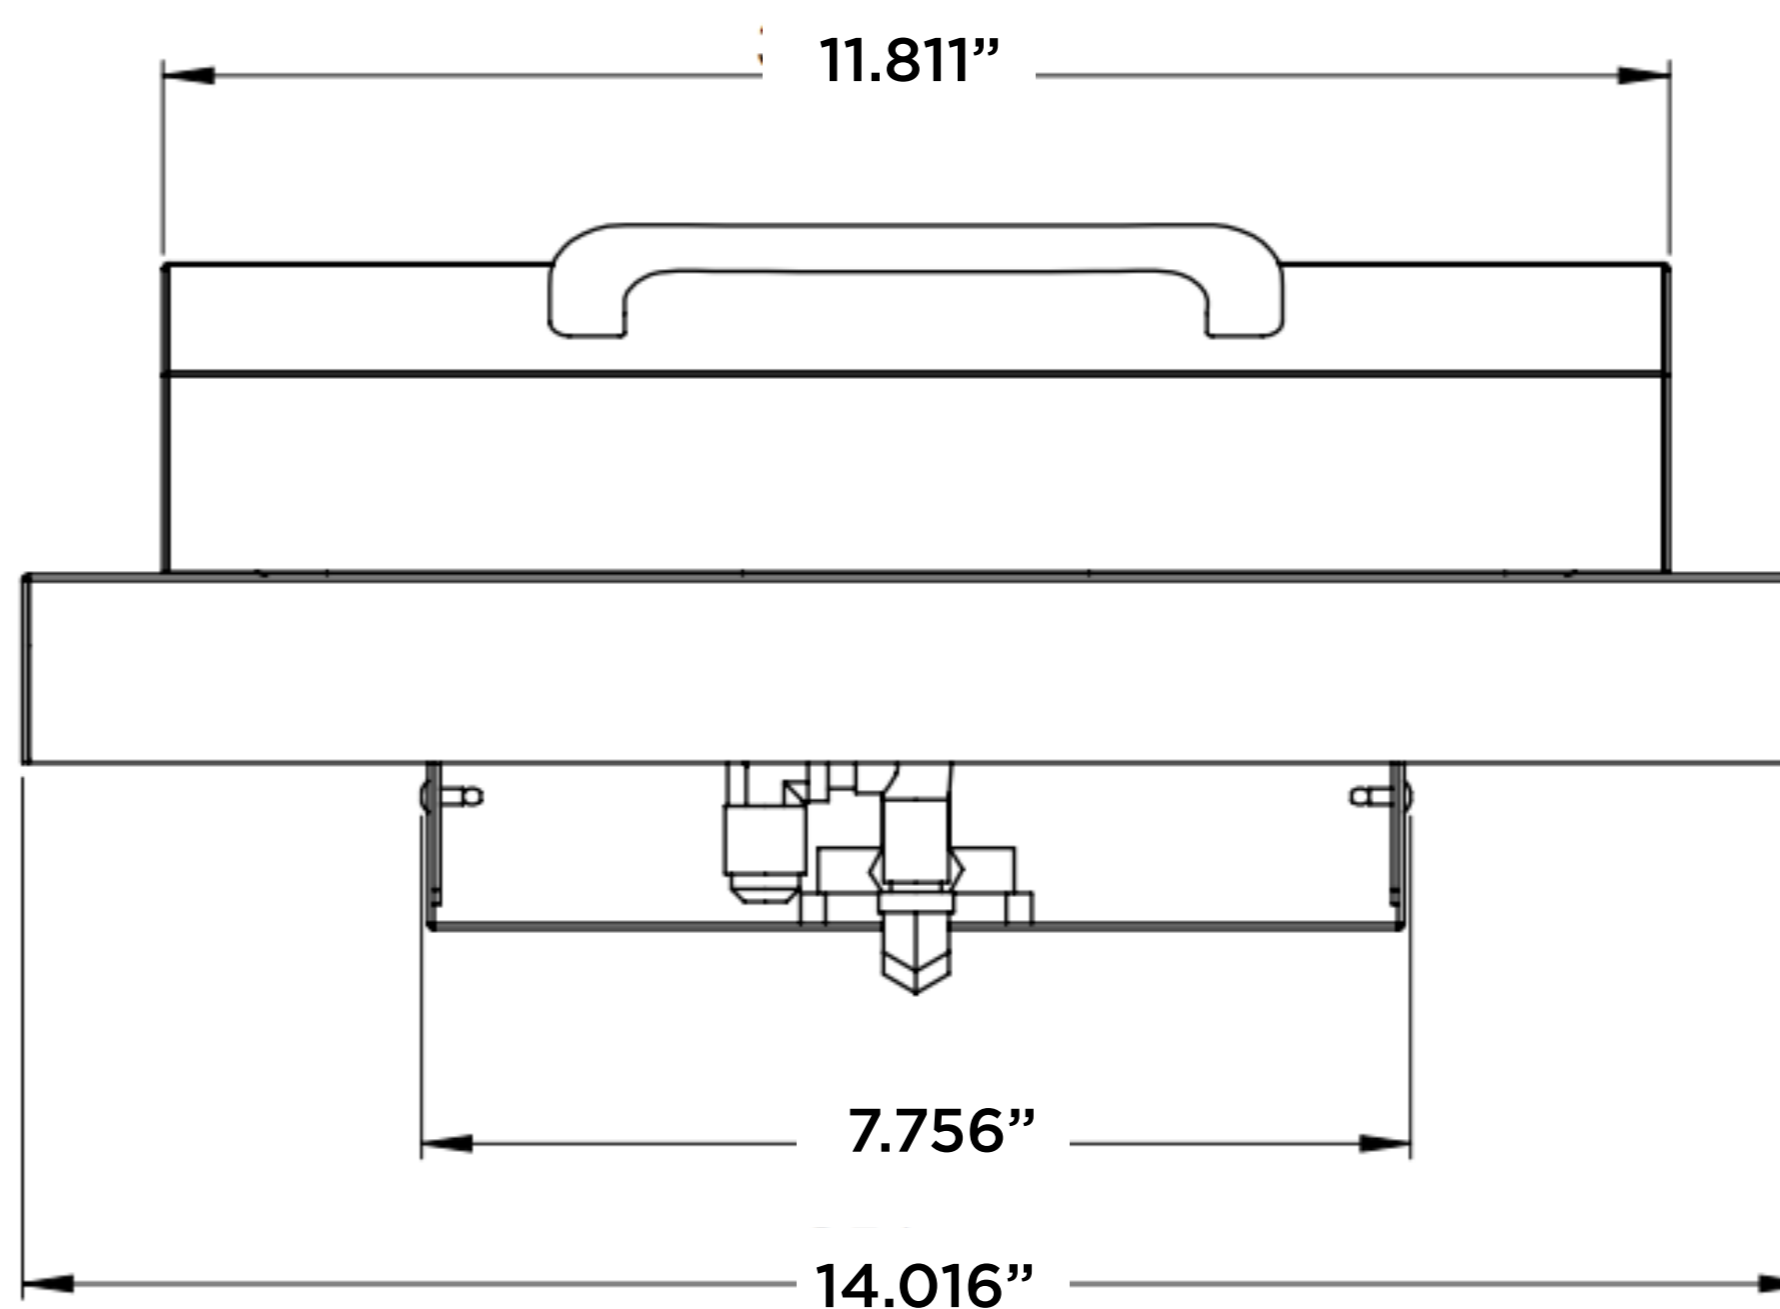

SUMMERSET

PROFESSIONAL GRILLS

SINGLE SIDE BURNER

Model	SSSB-1
Cutout Dimensions **	8"W x N/A"H x 15.5"D
Actual Dimensions	14.02"W x 5.7"H x 19.5"D
Total BTUs	15,000 BTUs

NOTES