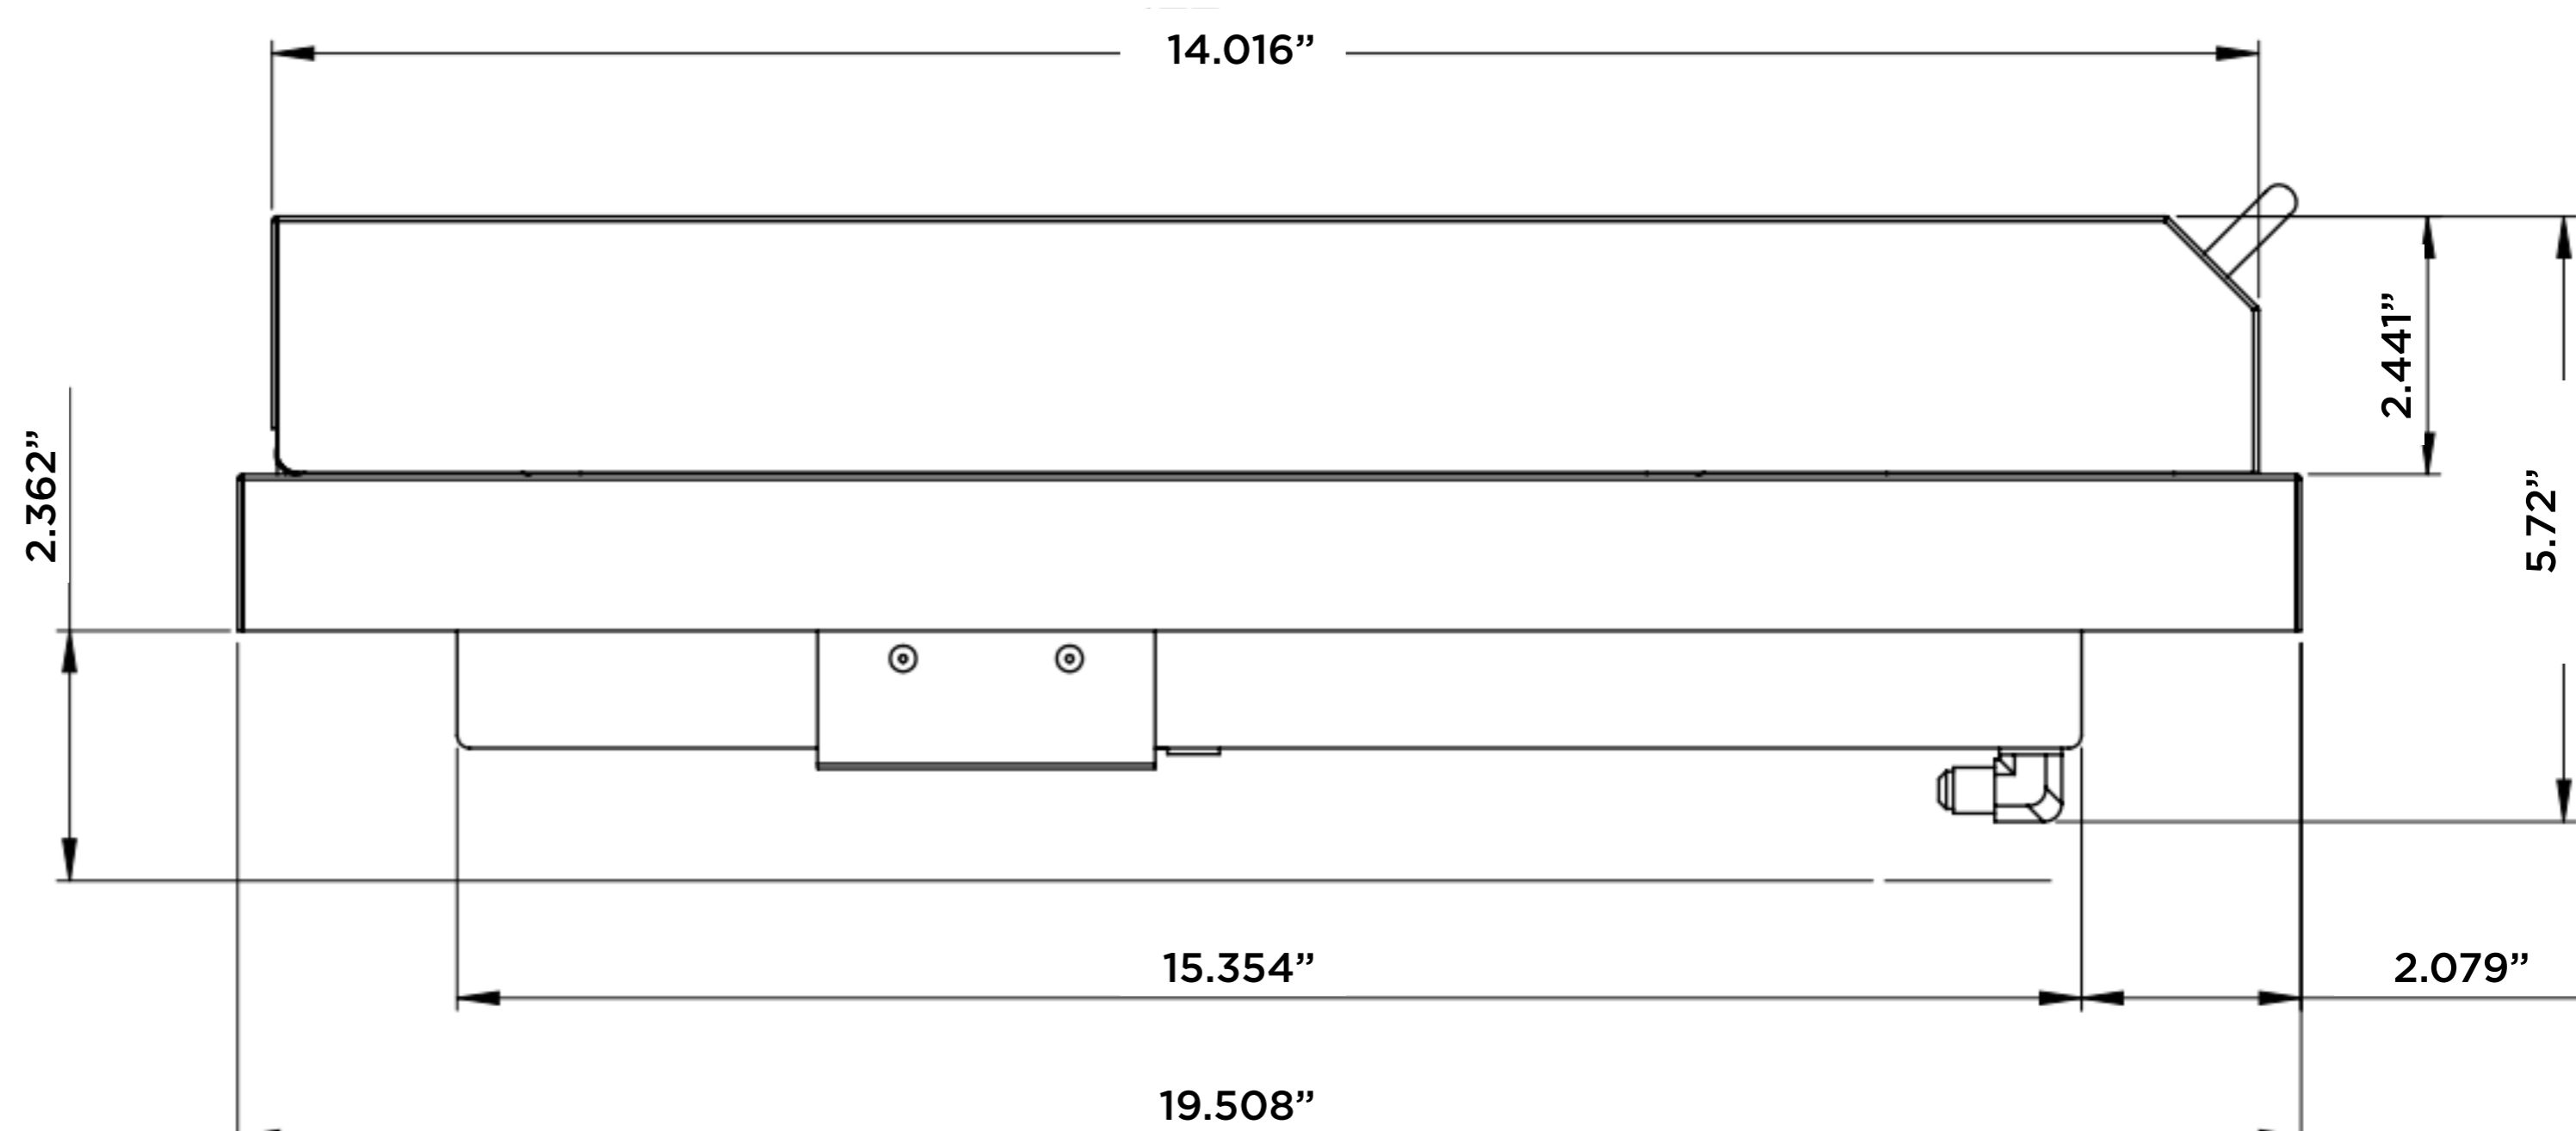

SUMMERSET

PROFESSIONAL GRILLS

SINGLE SIDE BURNER

Model	SSSB-1
Cutout Dimensions **	8"W x N/A"H x 15.5"D
Actual Dimensions	14.02"W x 5.7"H x 19.5"D
Total BTUs	15,000 BTUs

NOTES