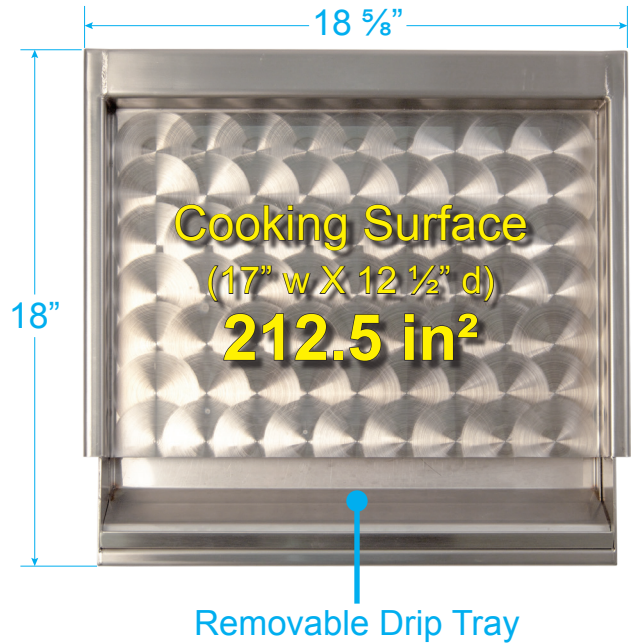

Model #3515