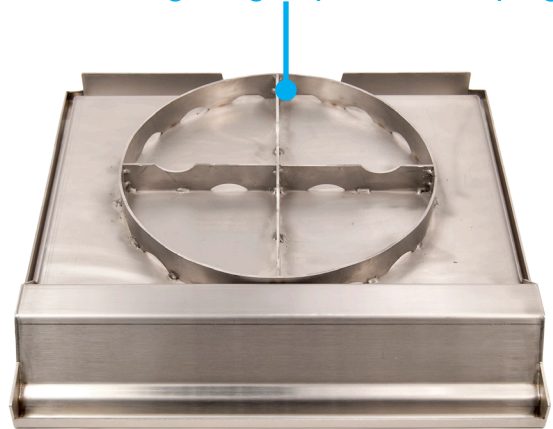

Feature Highlights:

- All 304, heavy gauge stainless steel for durability
- Removable drip tray for easy cleaning
- Spacious cooking surface with scratch resistant finish

Model #
3516

Model # **3515** also available,
see reverse.

CRAFTED WITH PRIDE  IN THE USA

Model #3516

Compatible Models	Echelon	E1060, E790, E660
	Aurora	A790, A660, A530
	Power Burner & Double Searing Station	

Model #3515

Compatible Models	Aurora	A830, A540, A430
	Choice	C540, C430
	Power Burner & Double Searing Station	

Reinforcing Double Ring to prevent warping

Bottom View

Reinforcing Ring to prevent warping

Bottom View