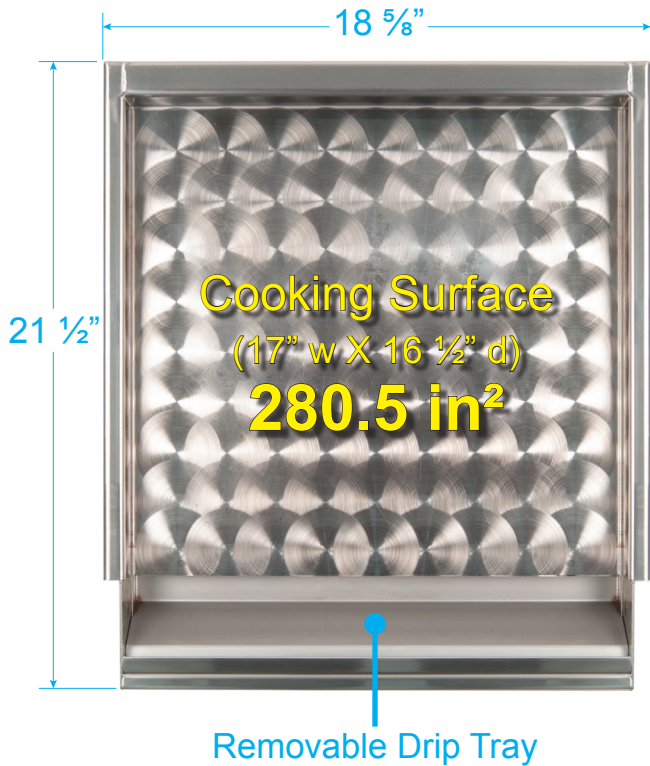

Model #3516