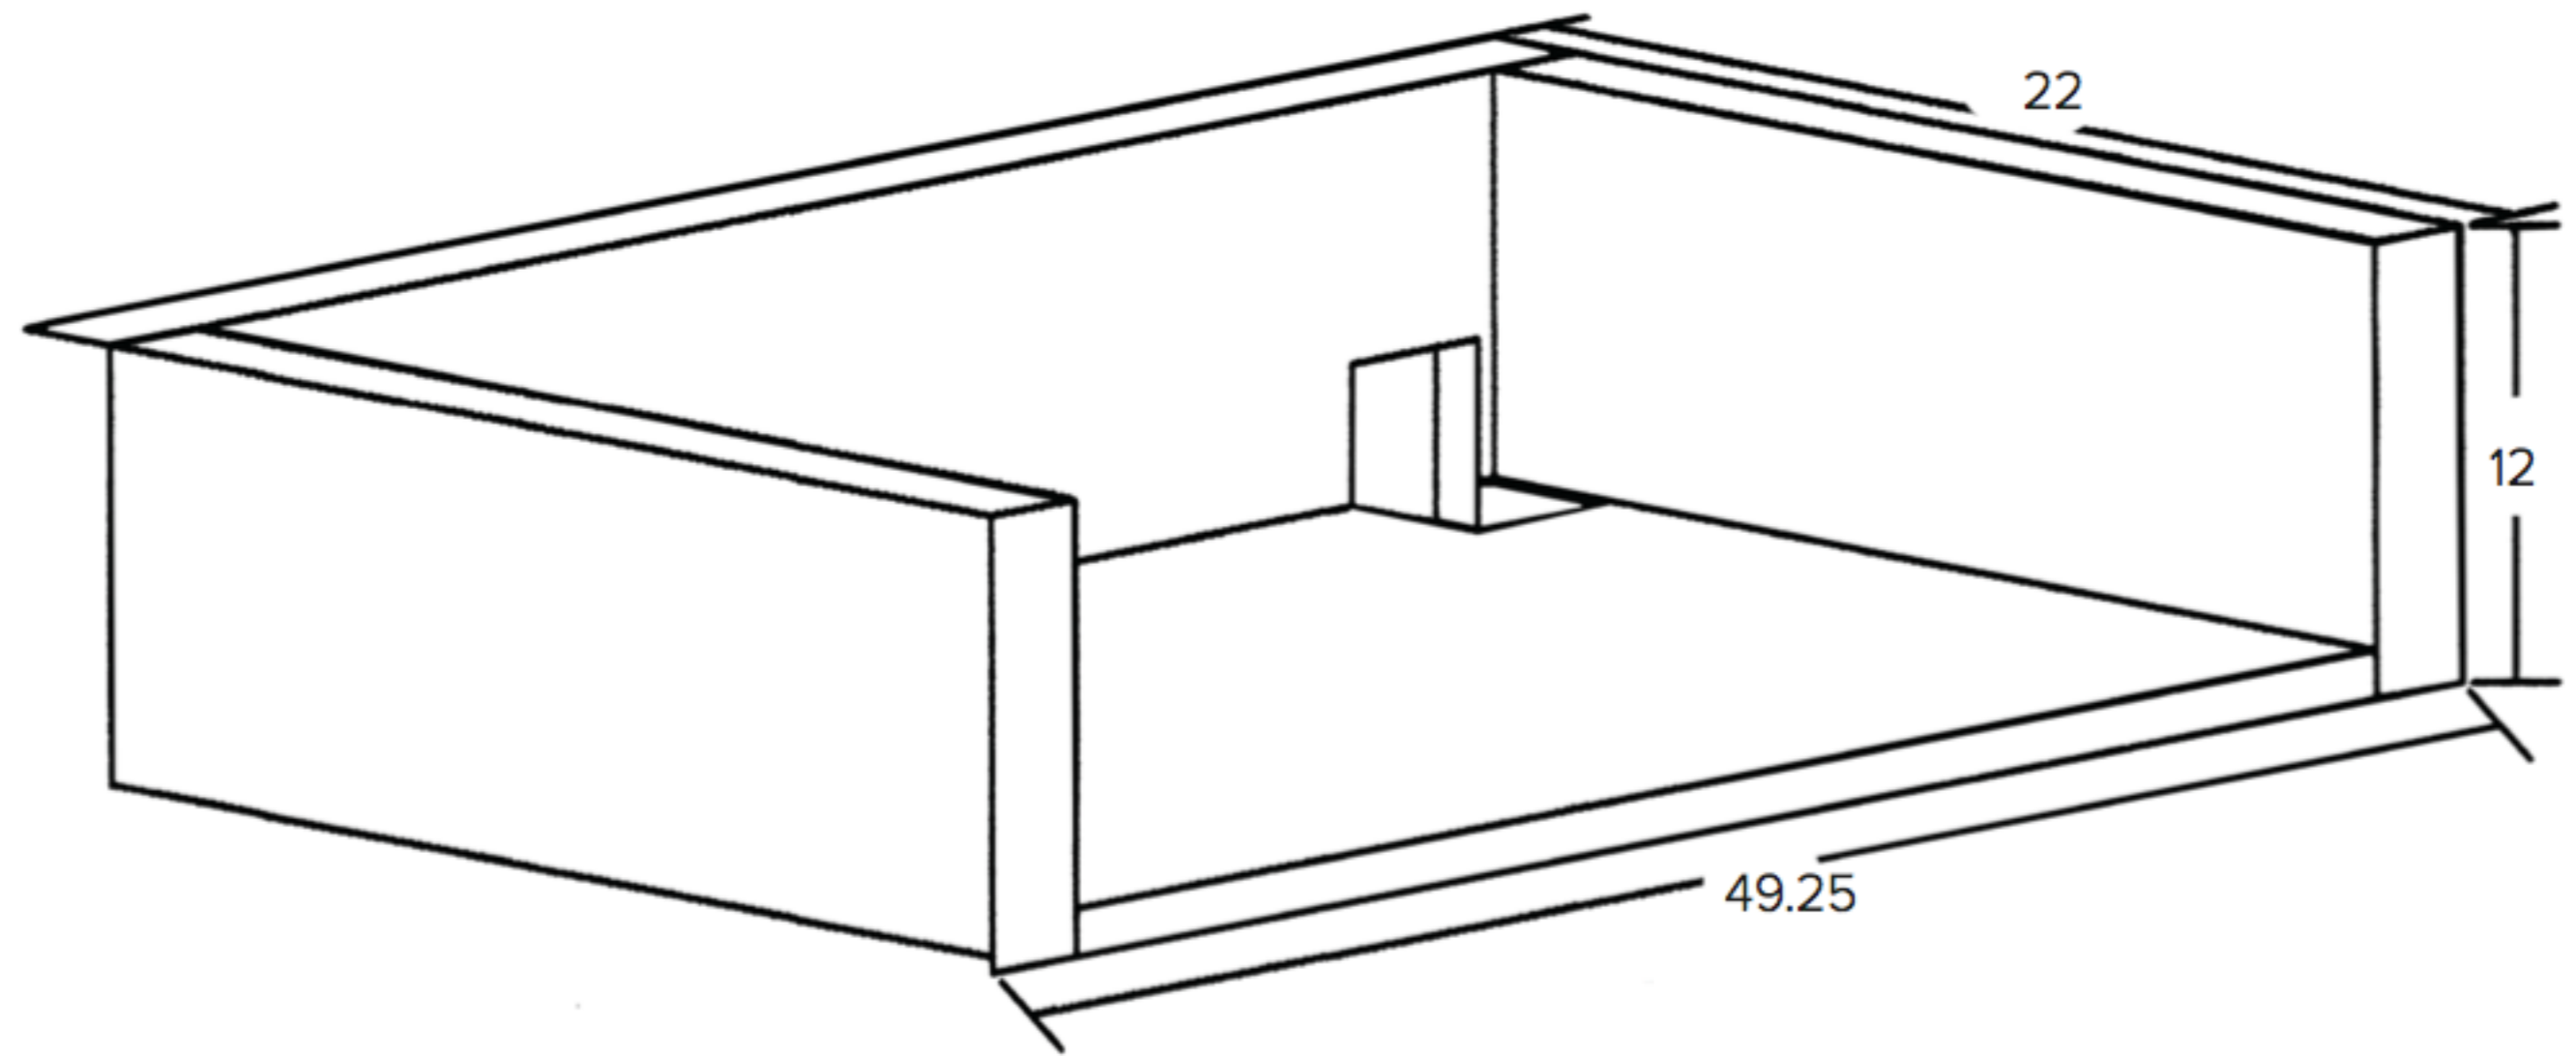

SUMMERSET

PROFESSIONAL GRILLS

44" TRLD Grill Liner

Model	GL-TRLD44
Cutout Dimensions **	45.25"W x 11"H x 20"D
Actual Dimensions	49.25"W x 12"H x 22"D

NOTES