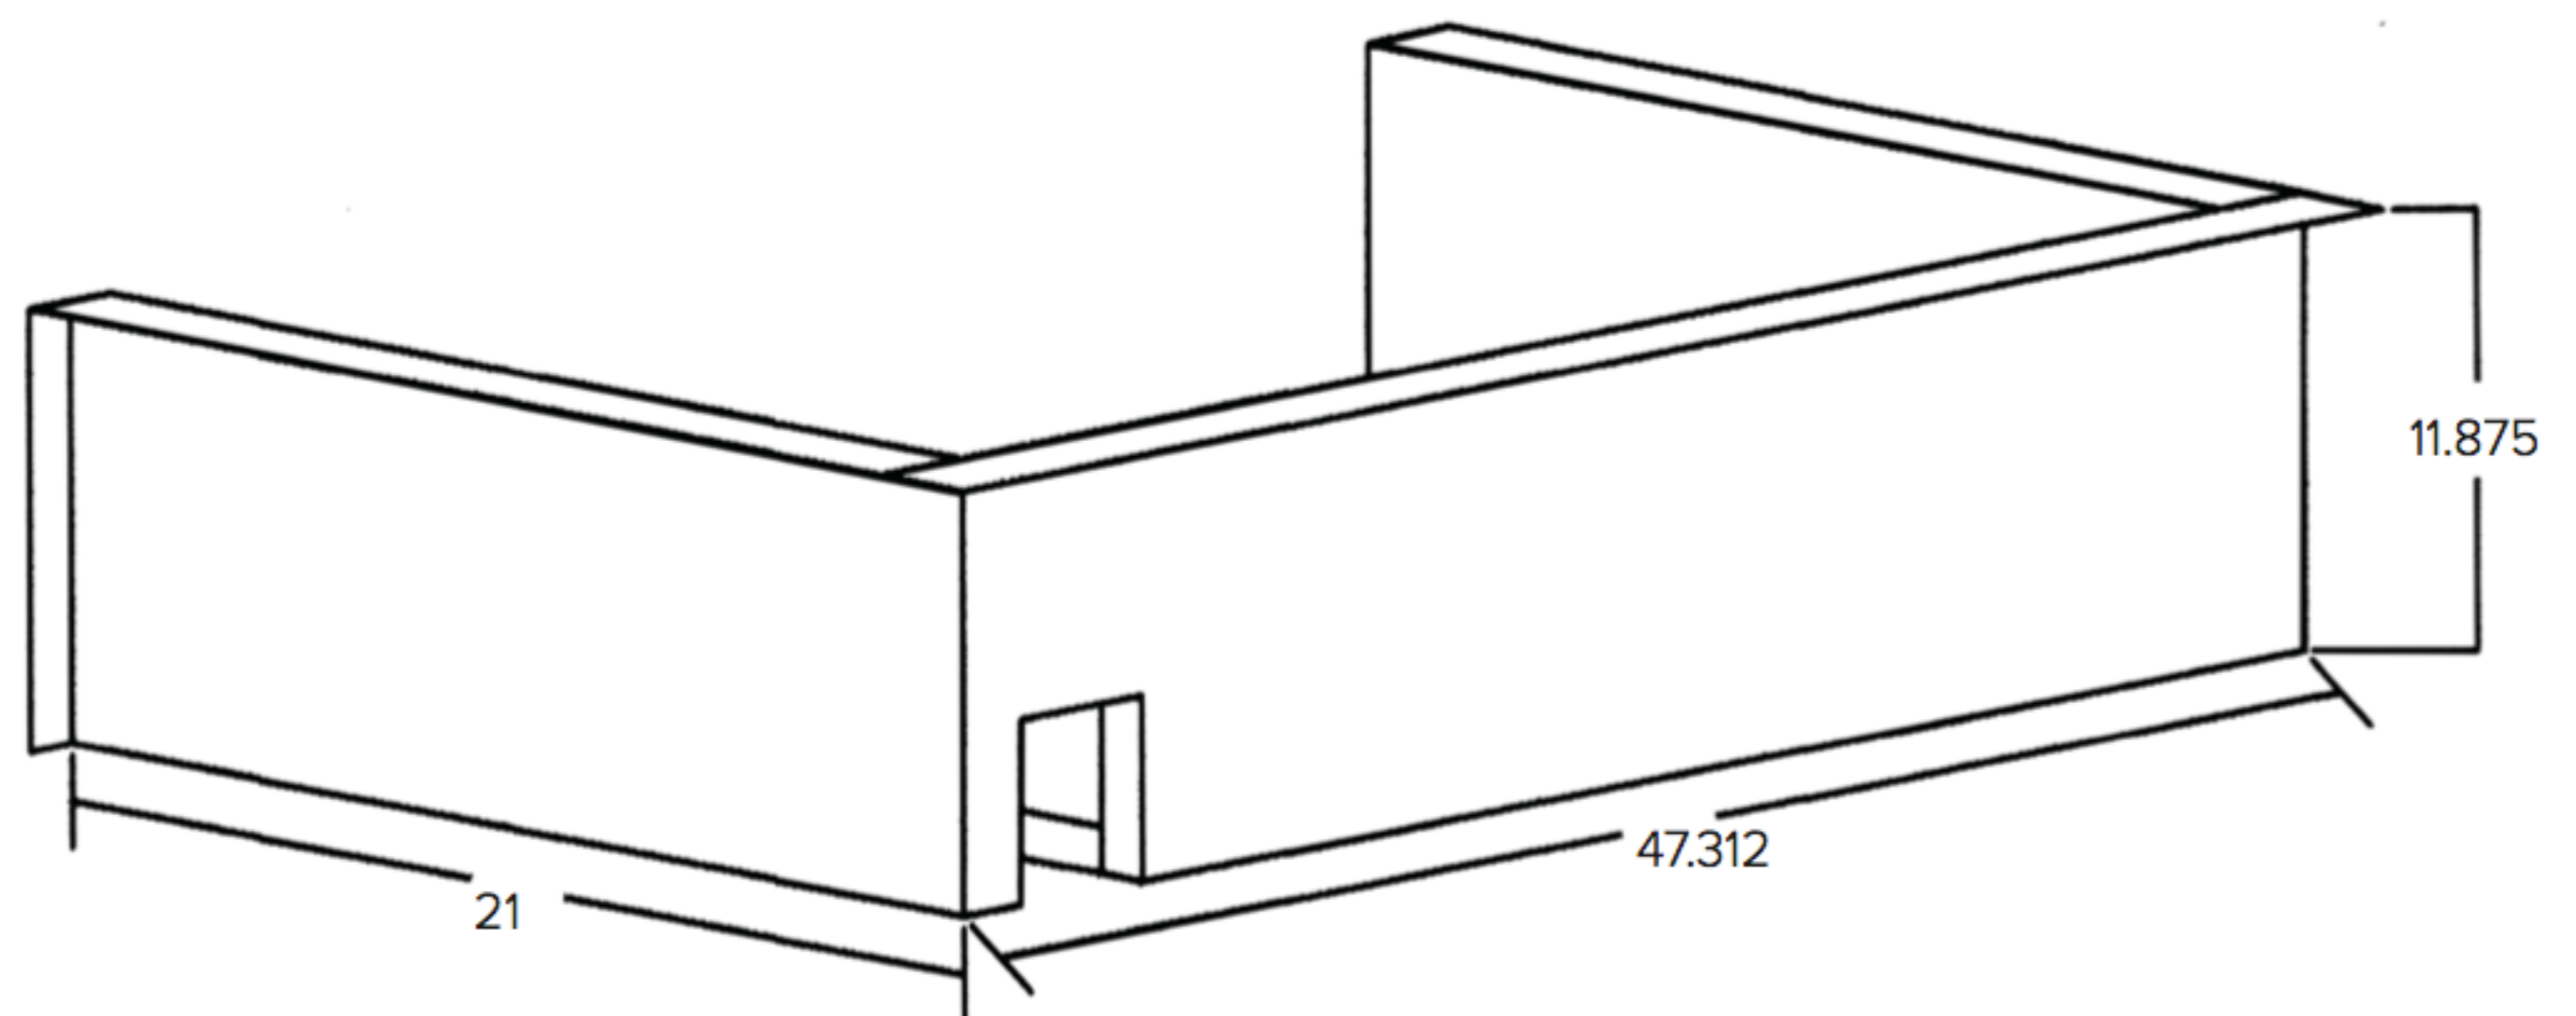

SUMMERSET

PROFESSIONAL GRILLS

44" TRLD Grill Liner

Model	GL-TRLD44
Cutout Dimensions **	45.25"W x 11"H x 20"D
Actual Dimensions	49.25"W x 12"H x 22"D

NOTES