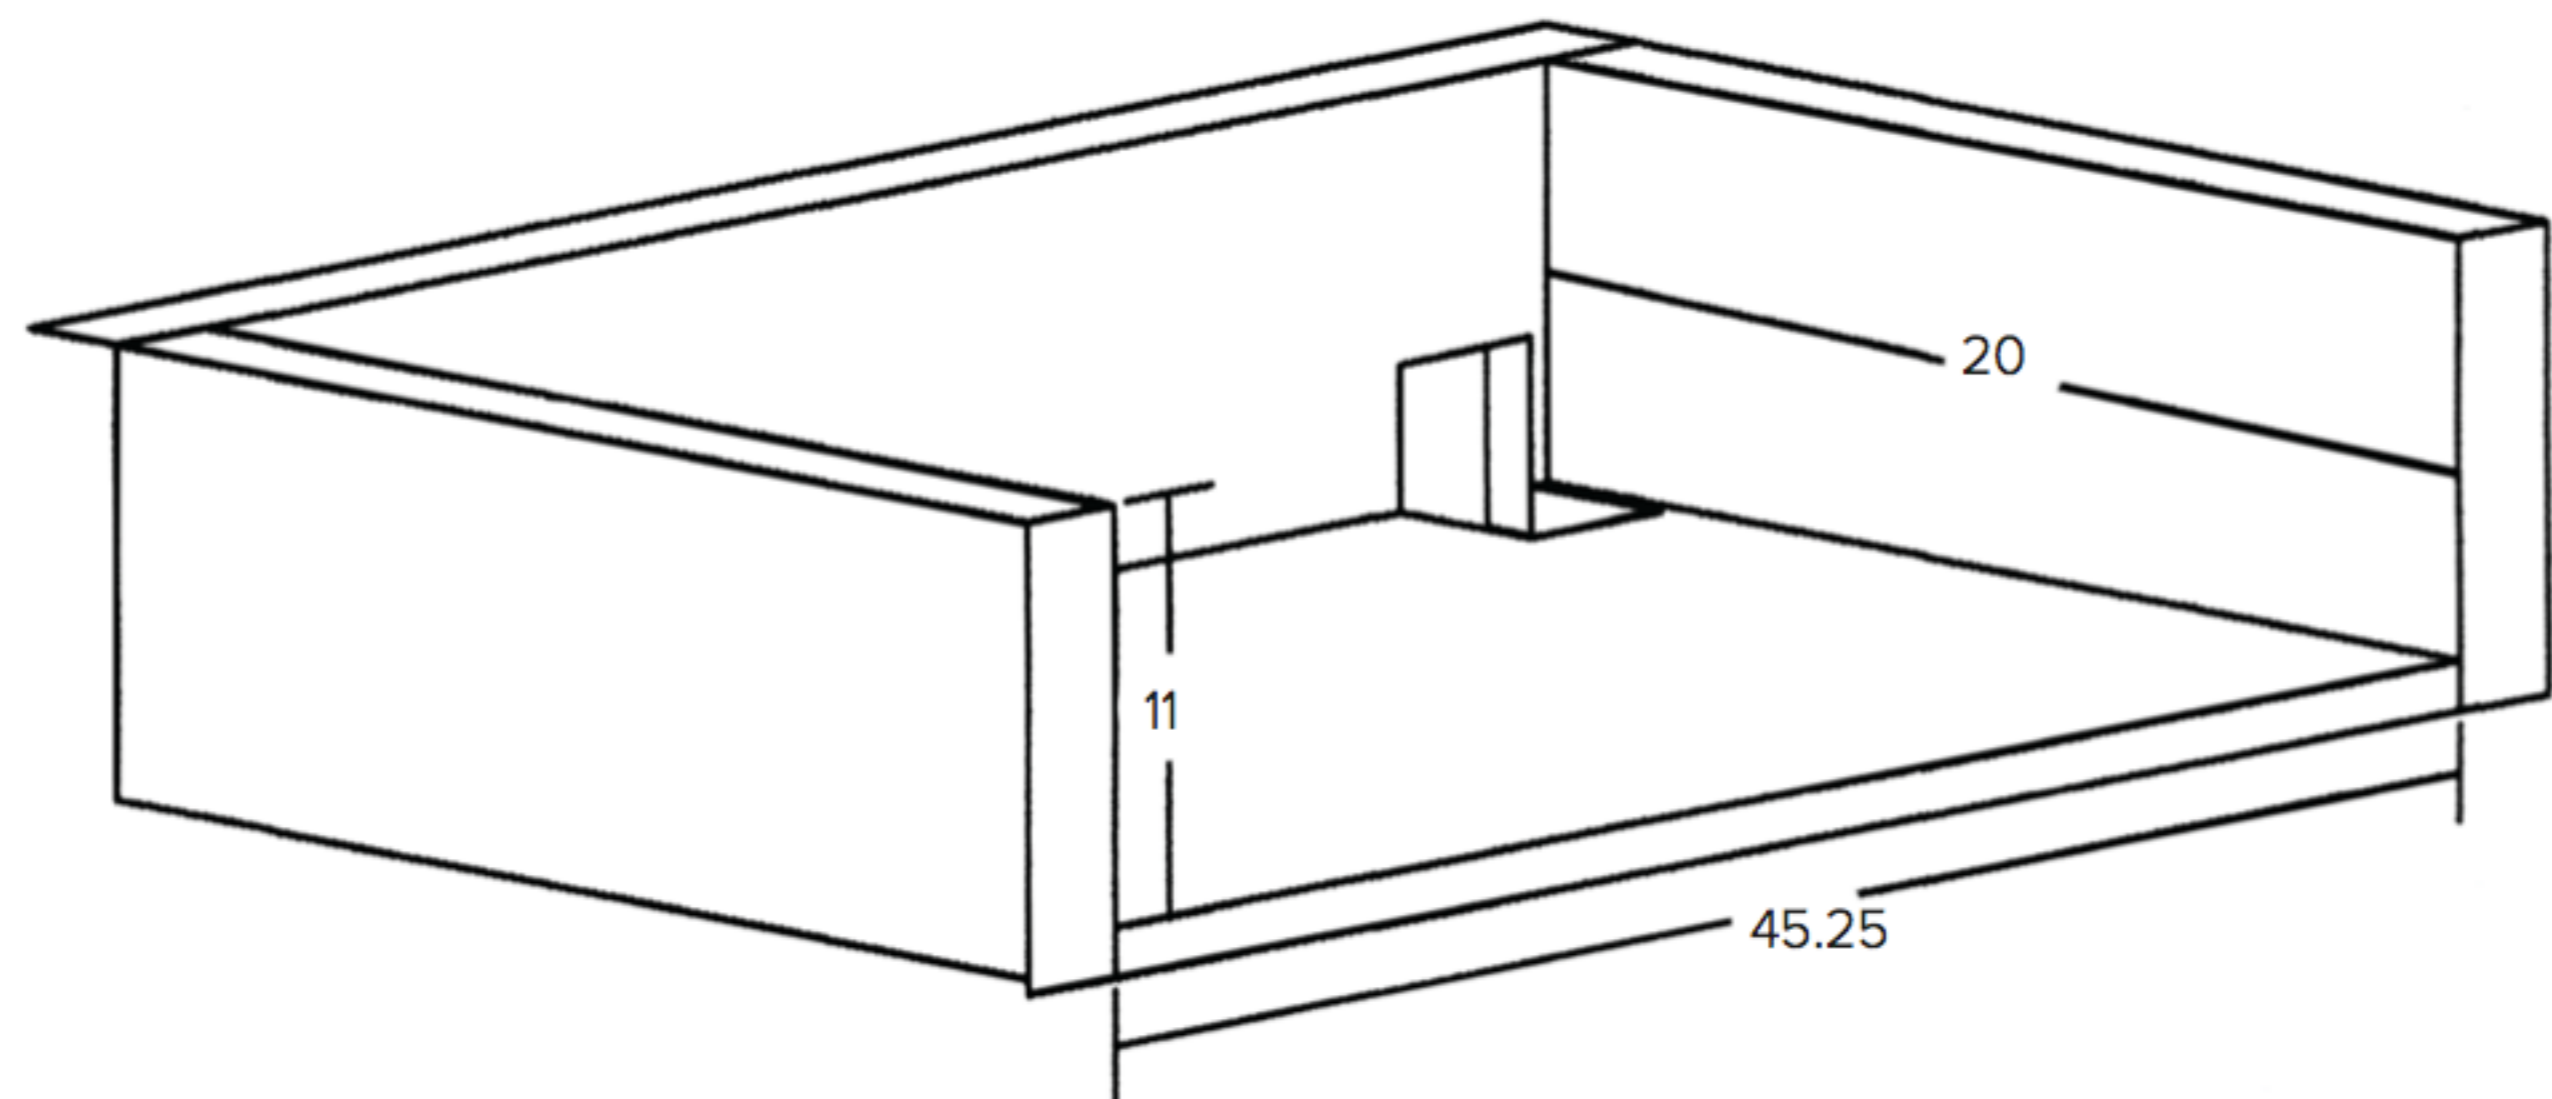

SUMMERSET

PROFESSIONAL GRILLS

44" TRLD Grill Liner

Model	GL-TRLD44
Cutout Dimensions **	45.25"W x 11"H x 20"D
Actual Dimensions	49.25"W x 12"H x 22"D

NOTES