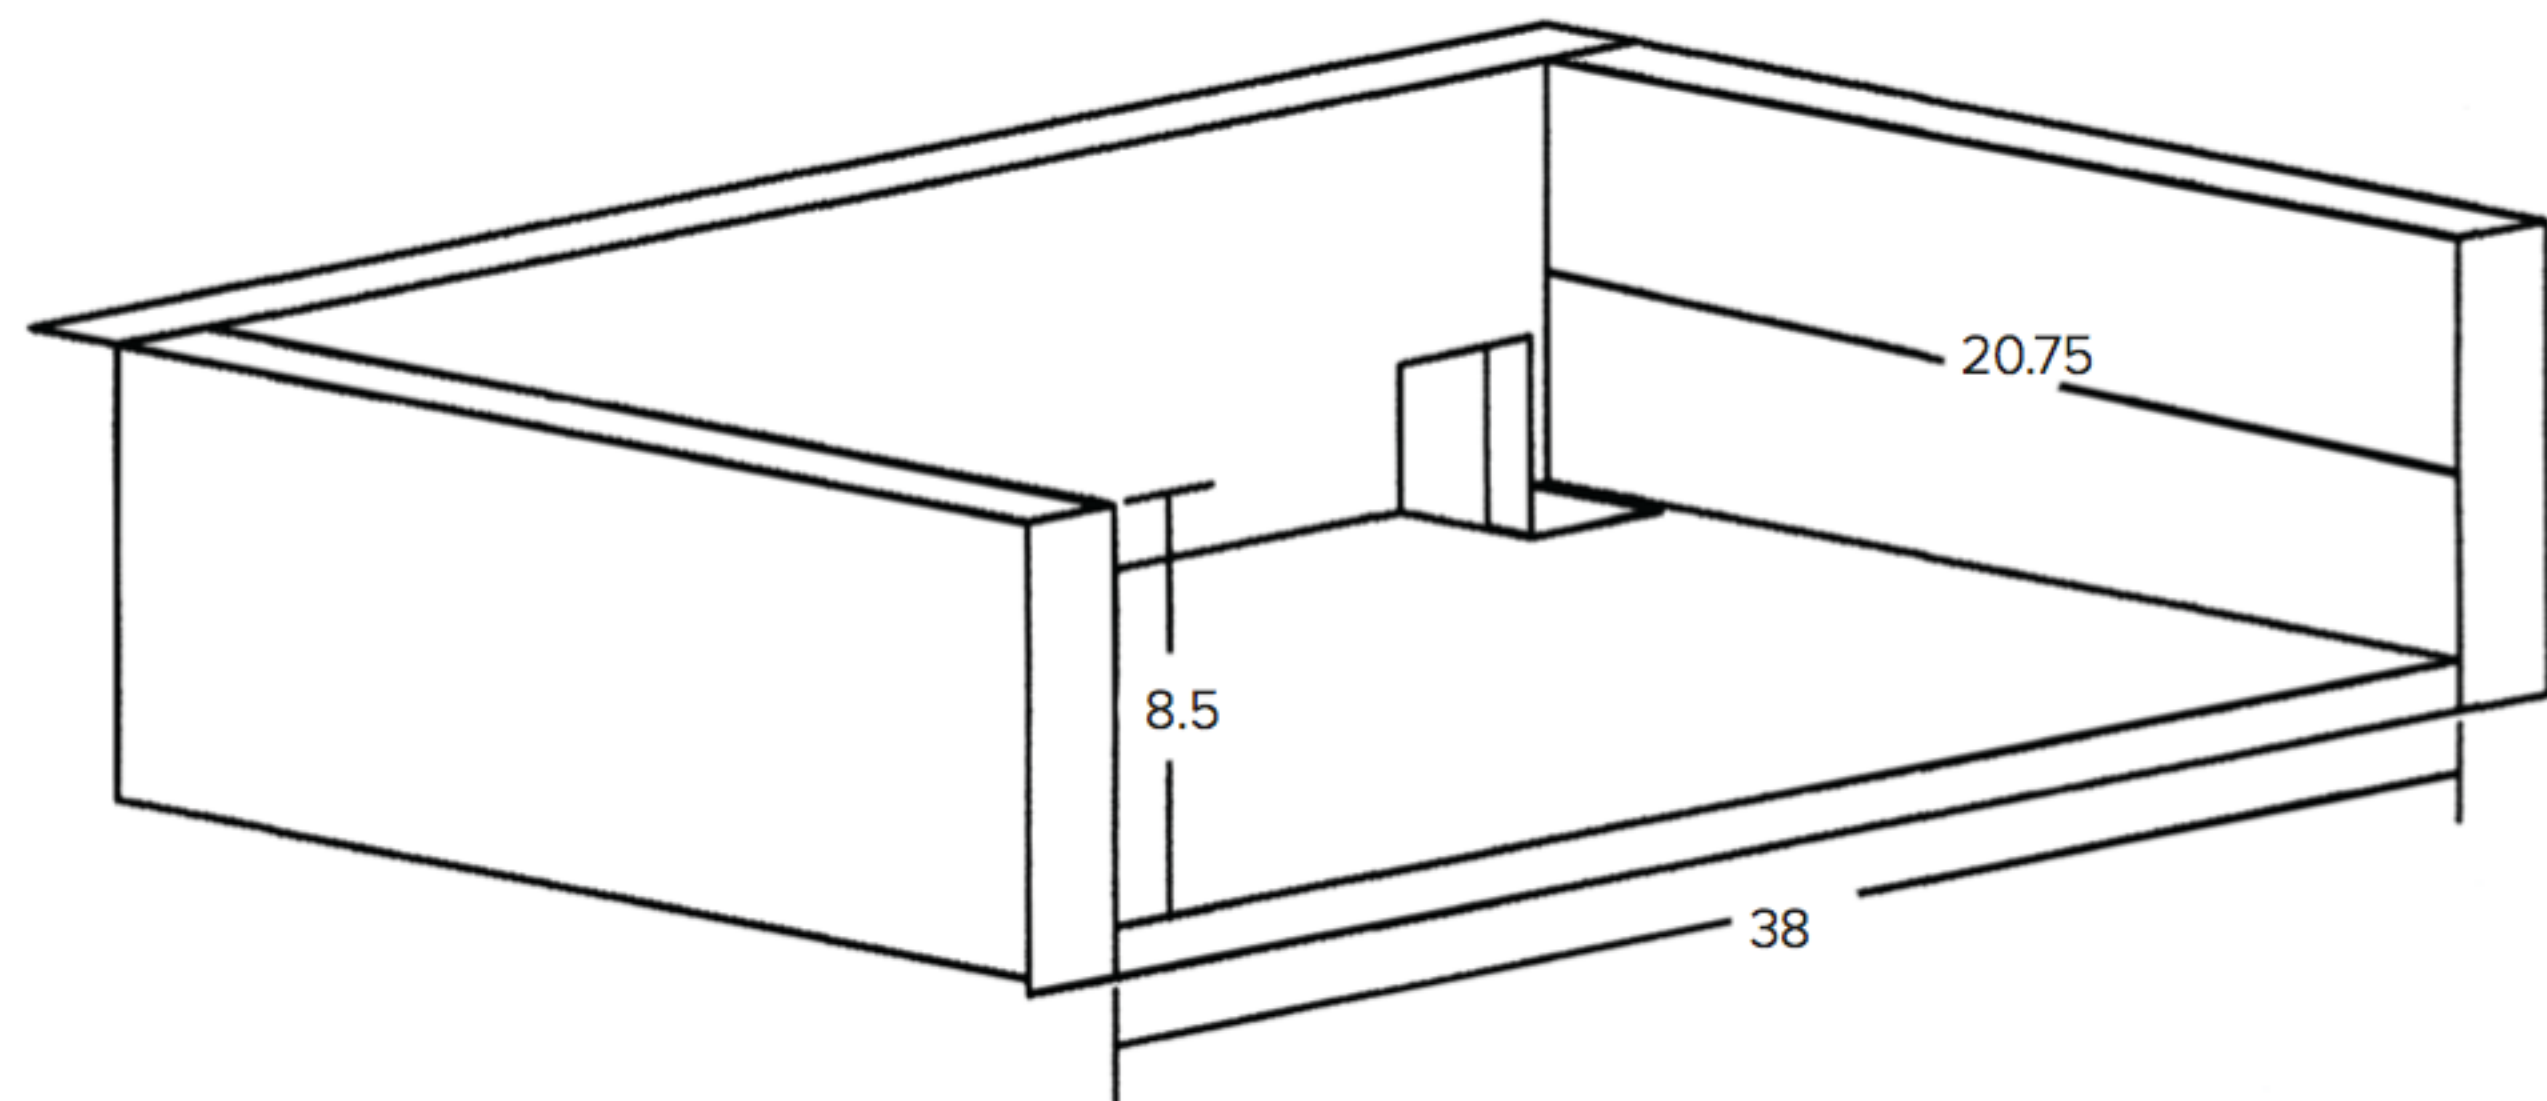

SUMMERSET

PROFESSIONAL GRILLS

40" Sizzler Grill Liner

Model	GL-SIZ40
Cutout Dimensions **	38"W x 8.5"H x 38"D
Actual Dimensions	42.5"W x 9.5"H x 22.75"D

NOTES