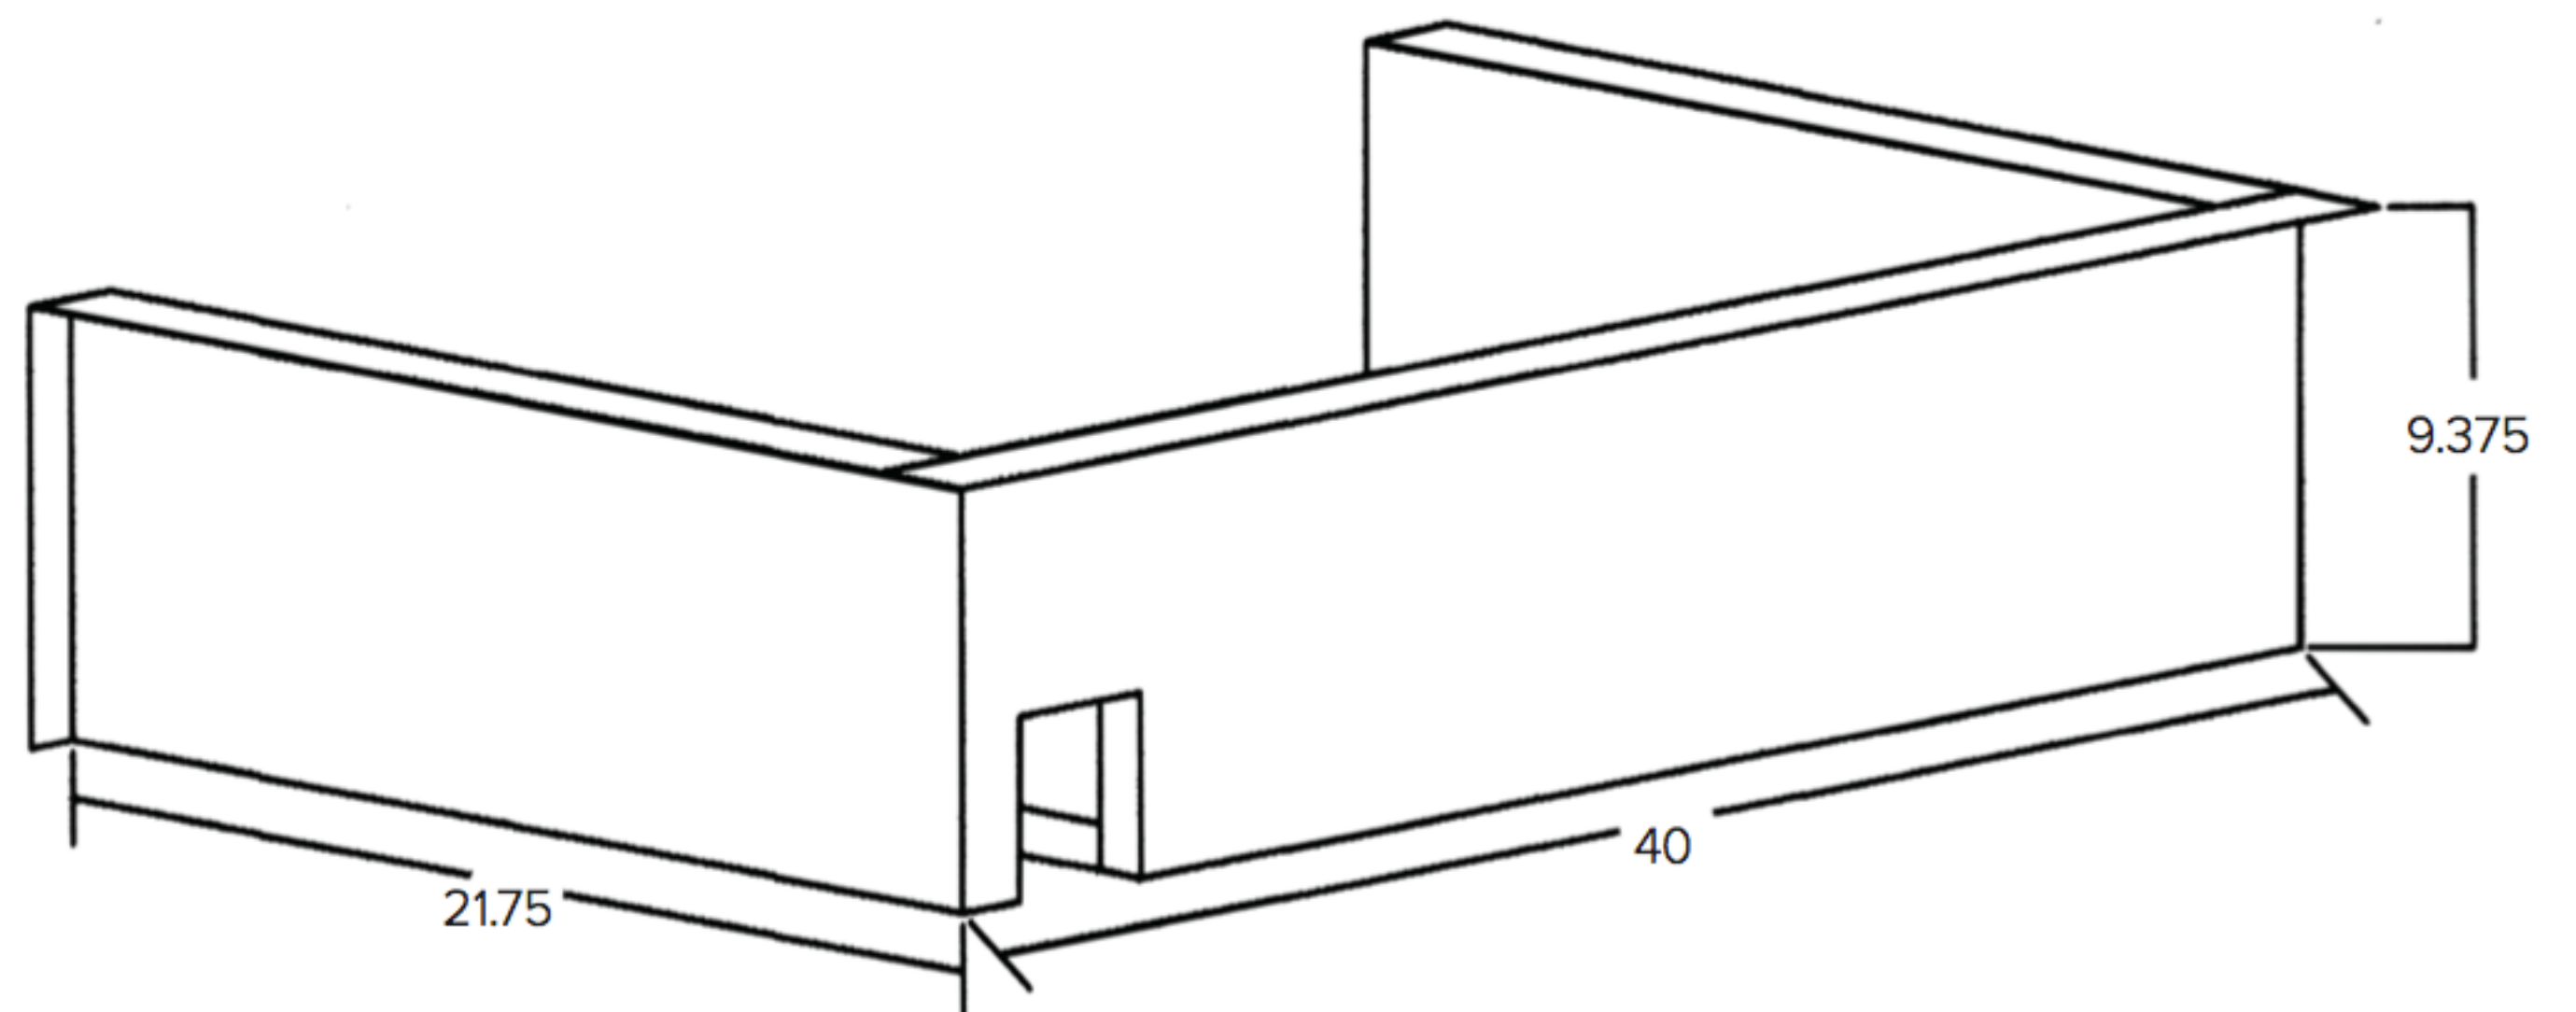

SUMMERSET

PROFESSIONAL GRILLS

40" Sizzler Grill Liner

Model	GL-SIZ40
Cutout Dimensions **	38"W x 8.5"H x 38"D
Actual Dimensions	42.5"W x 9.5"H x 22.75"D

NOTES