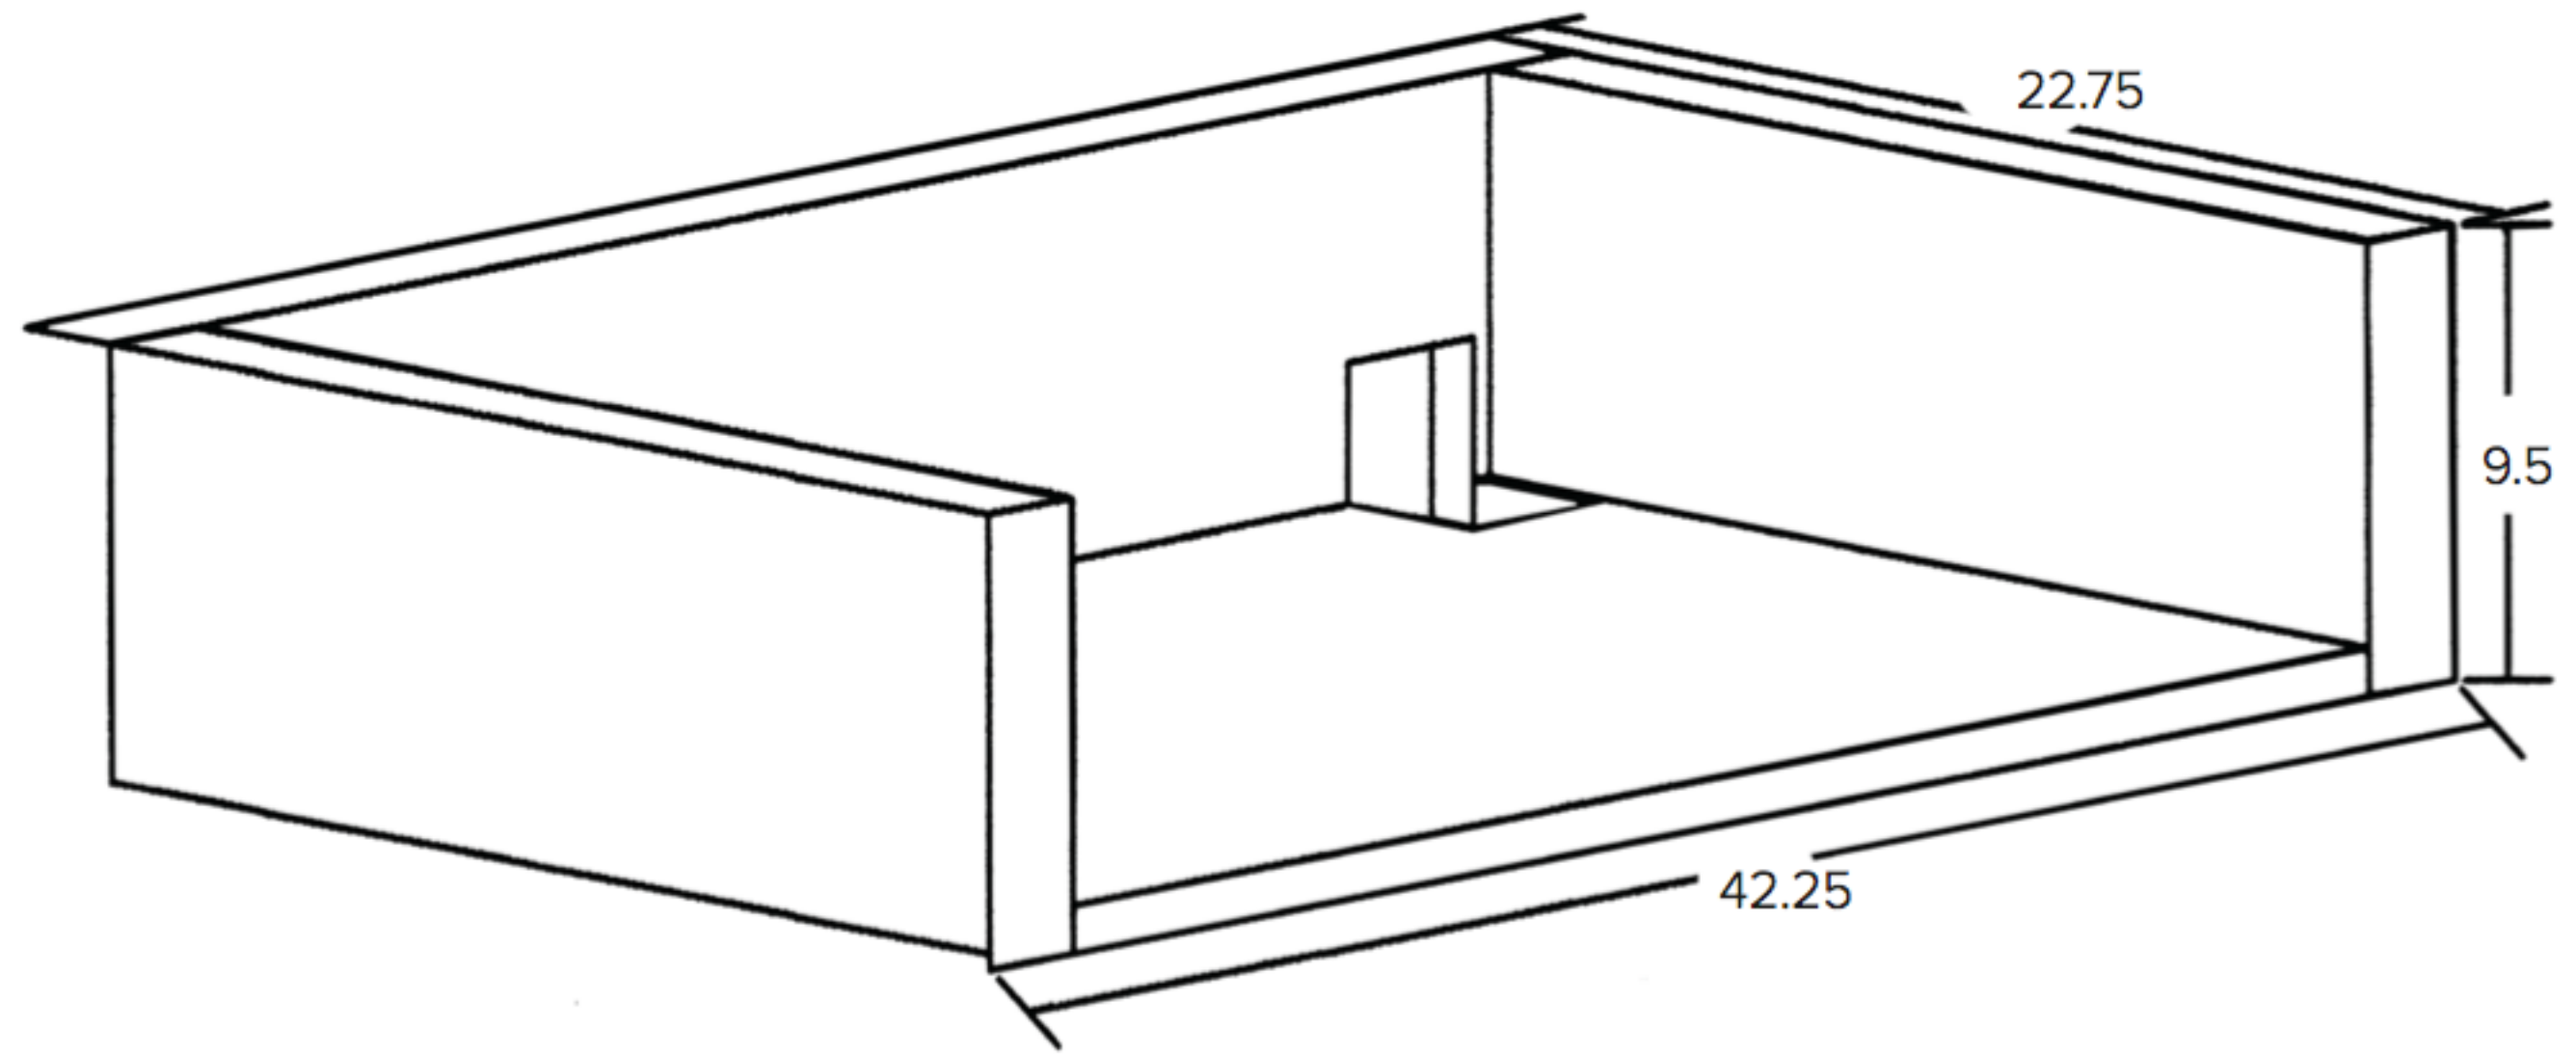

SUMMERSET

PROFESSIONAL GRILLS

40" Sizzler Grill Liner

Model	GL-SIZ40
Cutout Dimensions **	38"W x 8.5"H x 38"D
Actual Dimensions	42.5"W x 9.5"H x 22.75"D

NOTES