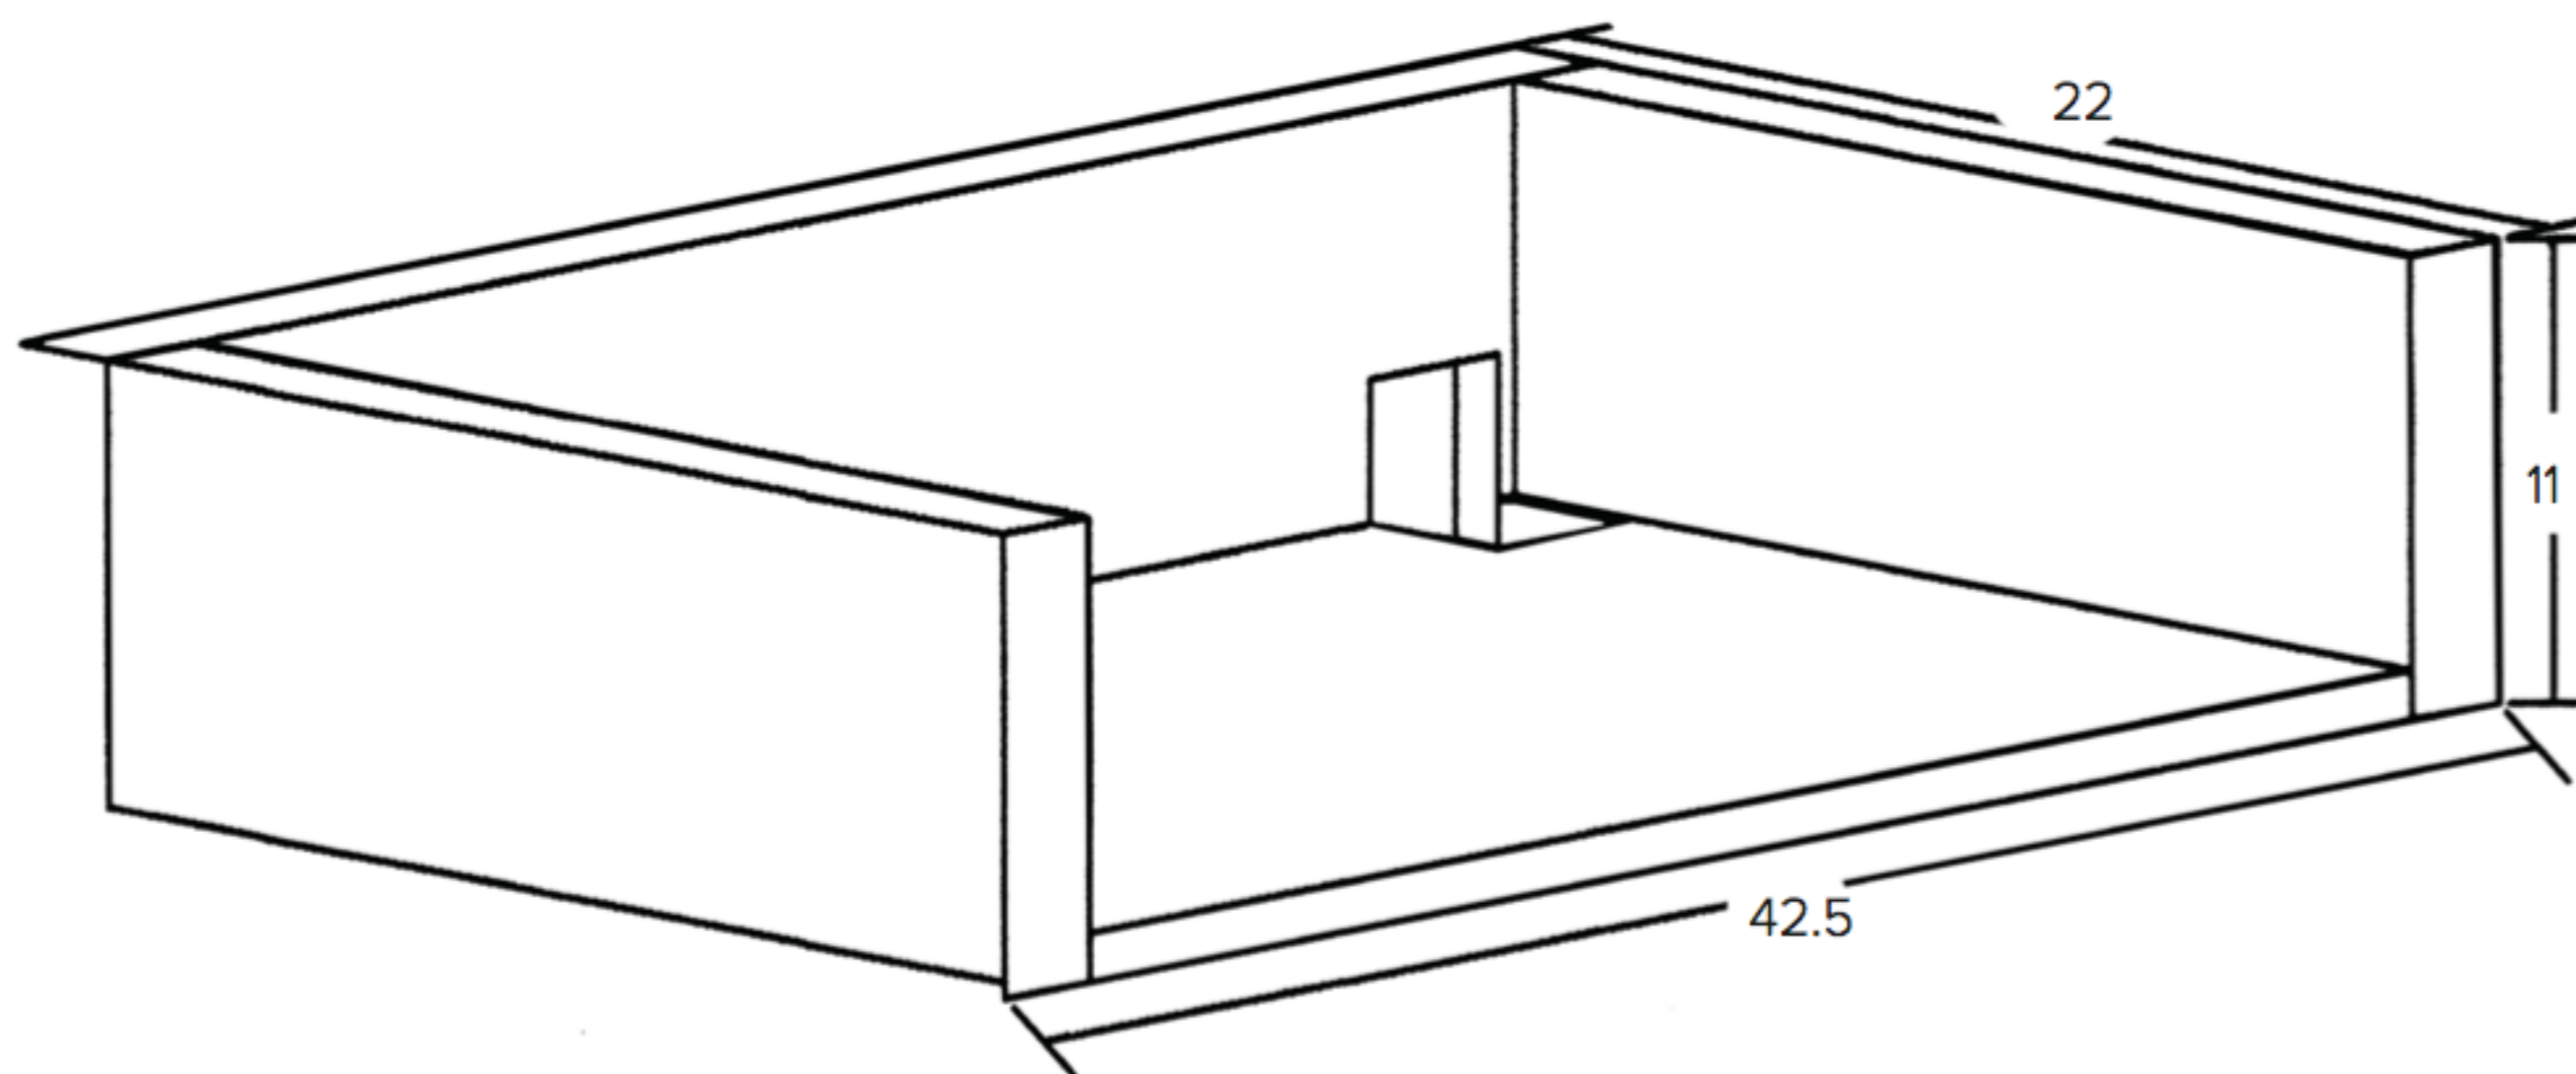

SUMMERSET

PROFESSIONAL GRILLS

38" TRL Grill Liner

Model GL-TRL38

Cutout Dimensions ** 38.5"W x 9.875"H x 20.75"D

Actual Dimensions 42.5"W x 11"H x 22"D

NOTES