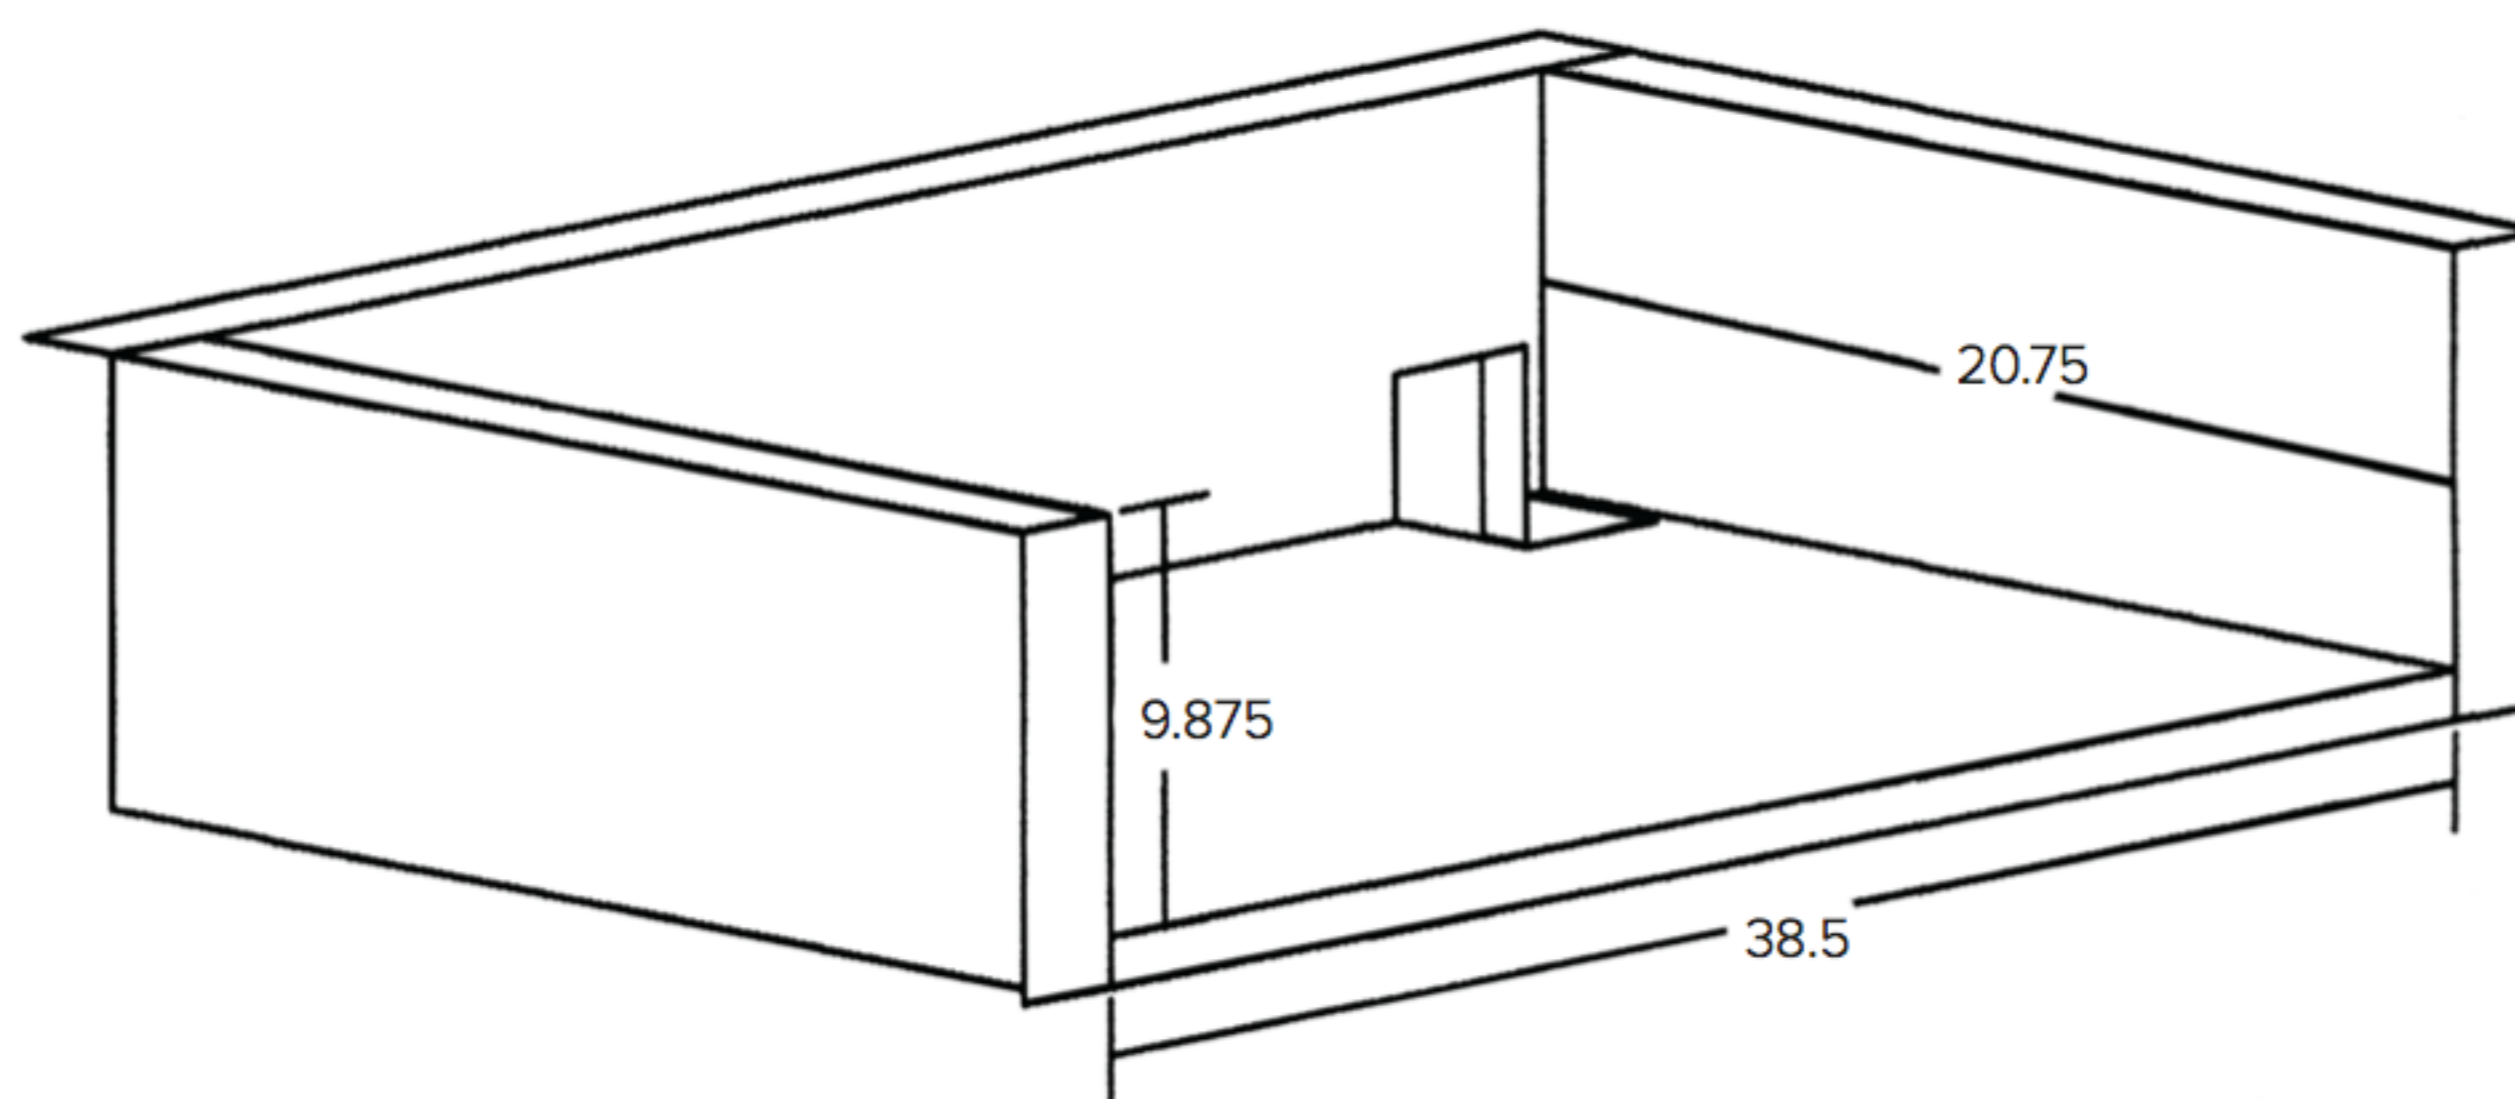

SUMMERSET

PROFESSIONAL GRILLS

38" TRL Grill Liner

Model GL-TRL38

Cutout Dimensions ** 38.5"W x 9.875"H x 20.75"D

Actual Dimensions 42.5"W x 11"H x 22"D

NOTES