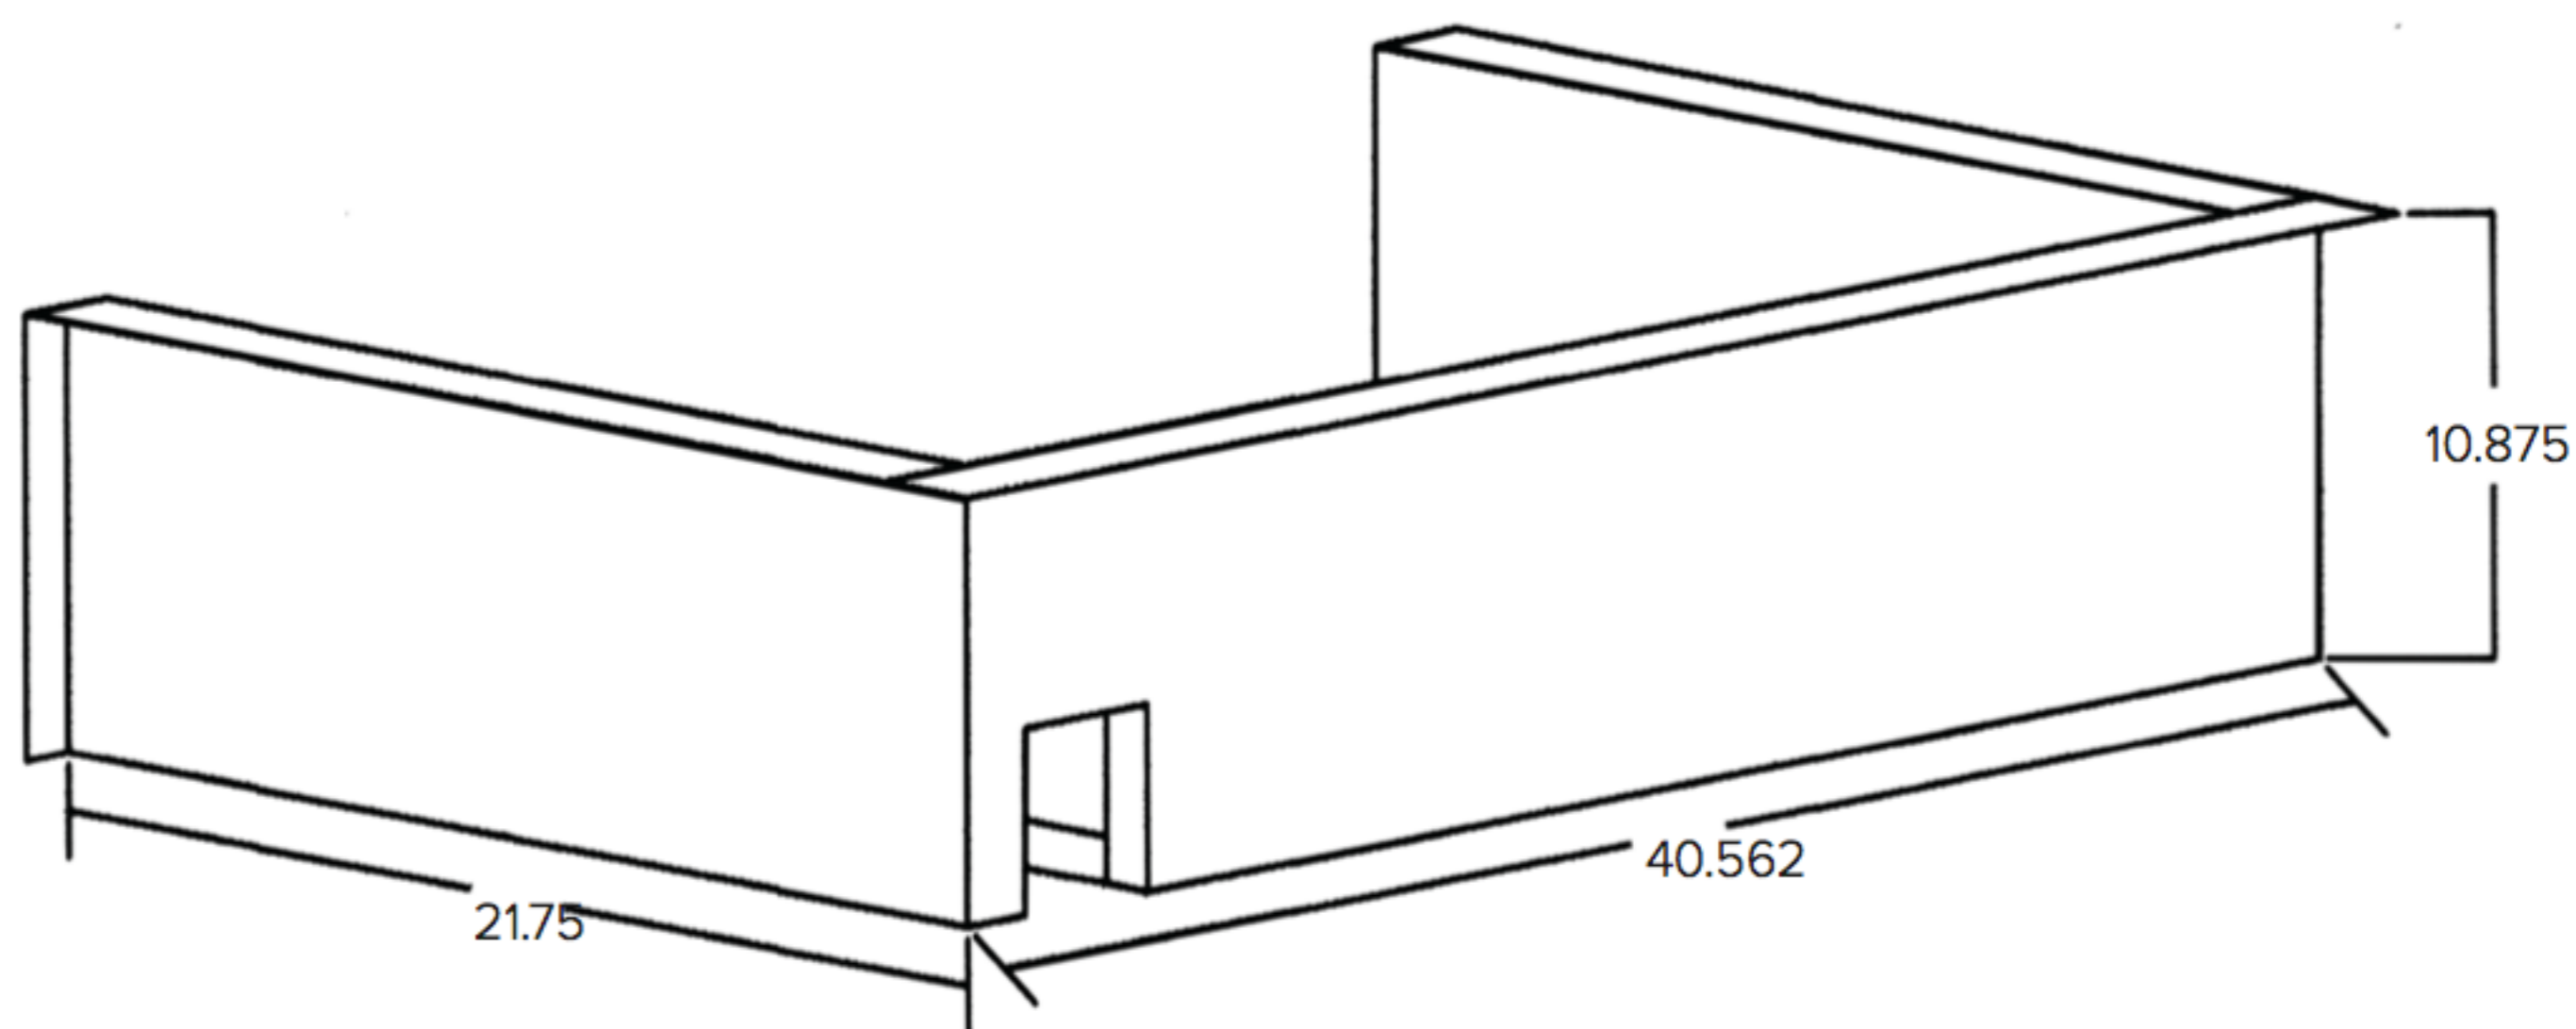

SUMMERSET

PROFESSIONAL GRILLS

38" TRL Grill Liner

Model GL-TRL38

Cutout Dimensions ** 38.5"W x 9.875"H x 20.75"D

Actual Dimensions 42.5"W x 11"H x 22"D

NOTES