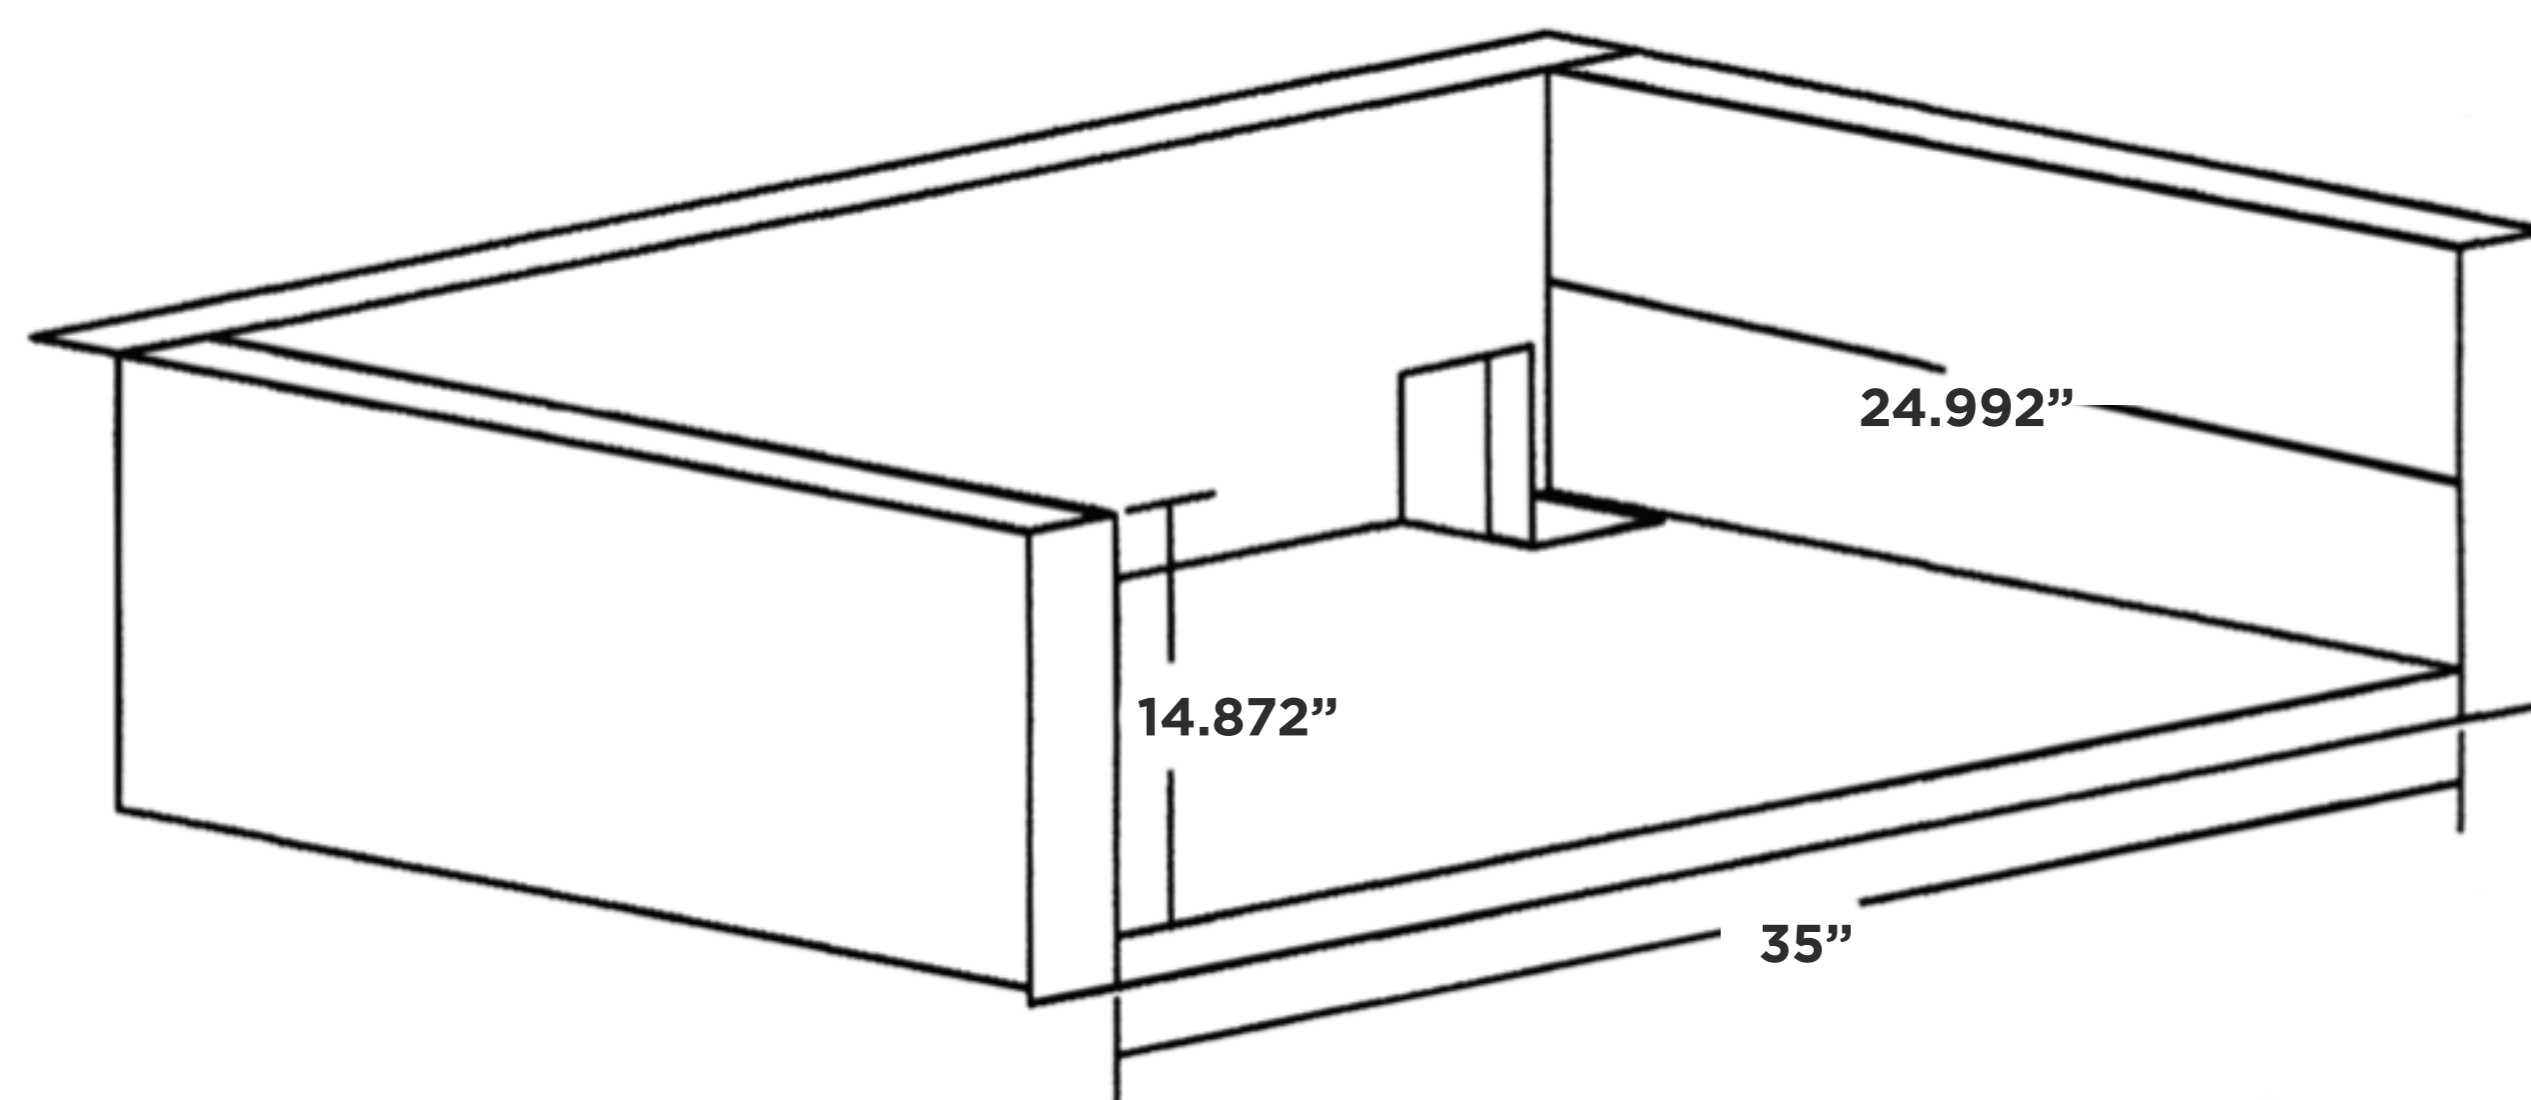

SUMMERSET

PROFESSIONAL GRILLS

AMG 36" Grill Liner

Model	GL-AMG36
Cutout Dimensions **	35"W x 14.872"H x 24.992"D
Actual Dimensions	39"W x 15.872"H x 27.025"D

NOTES