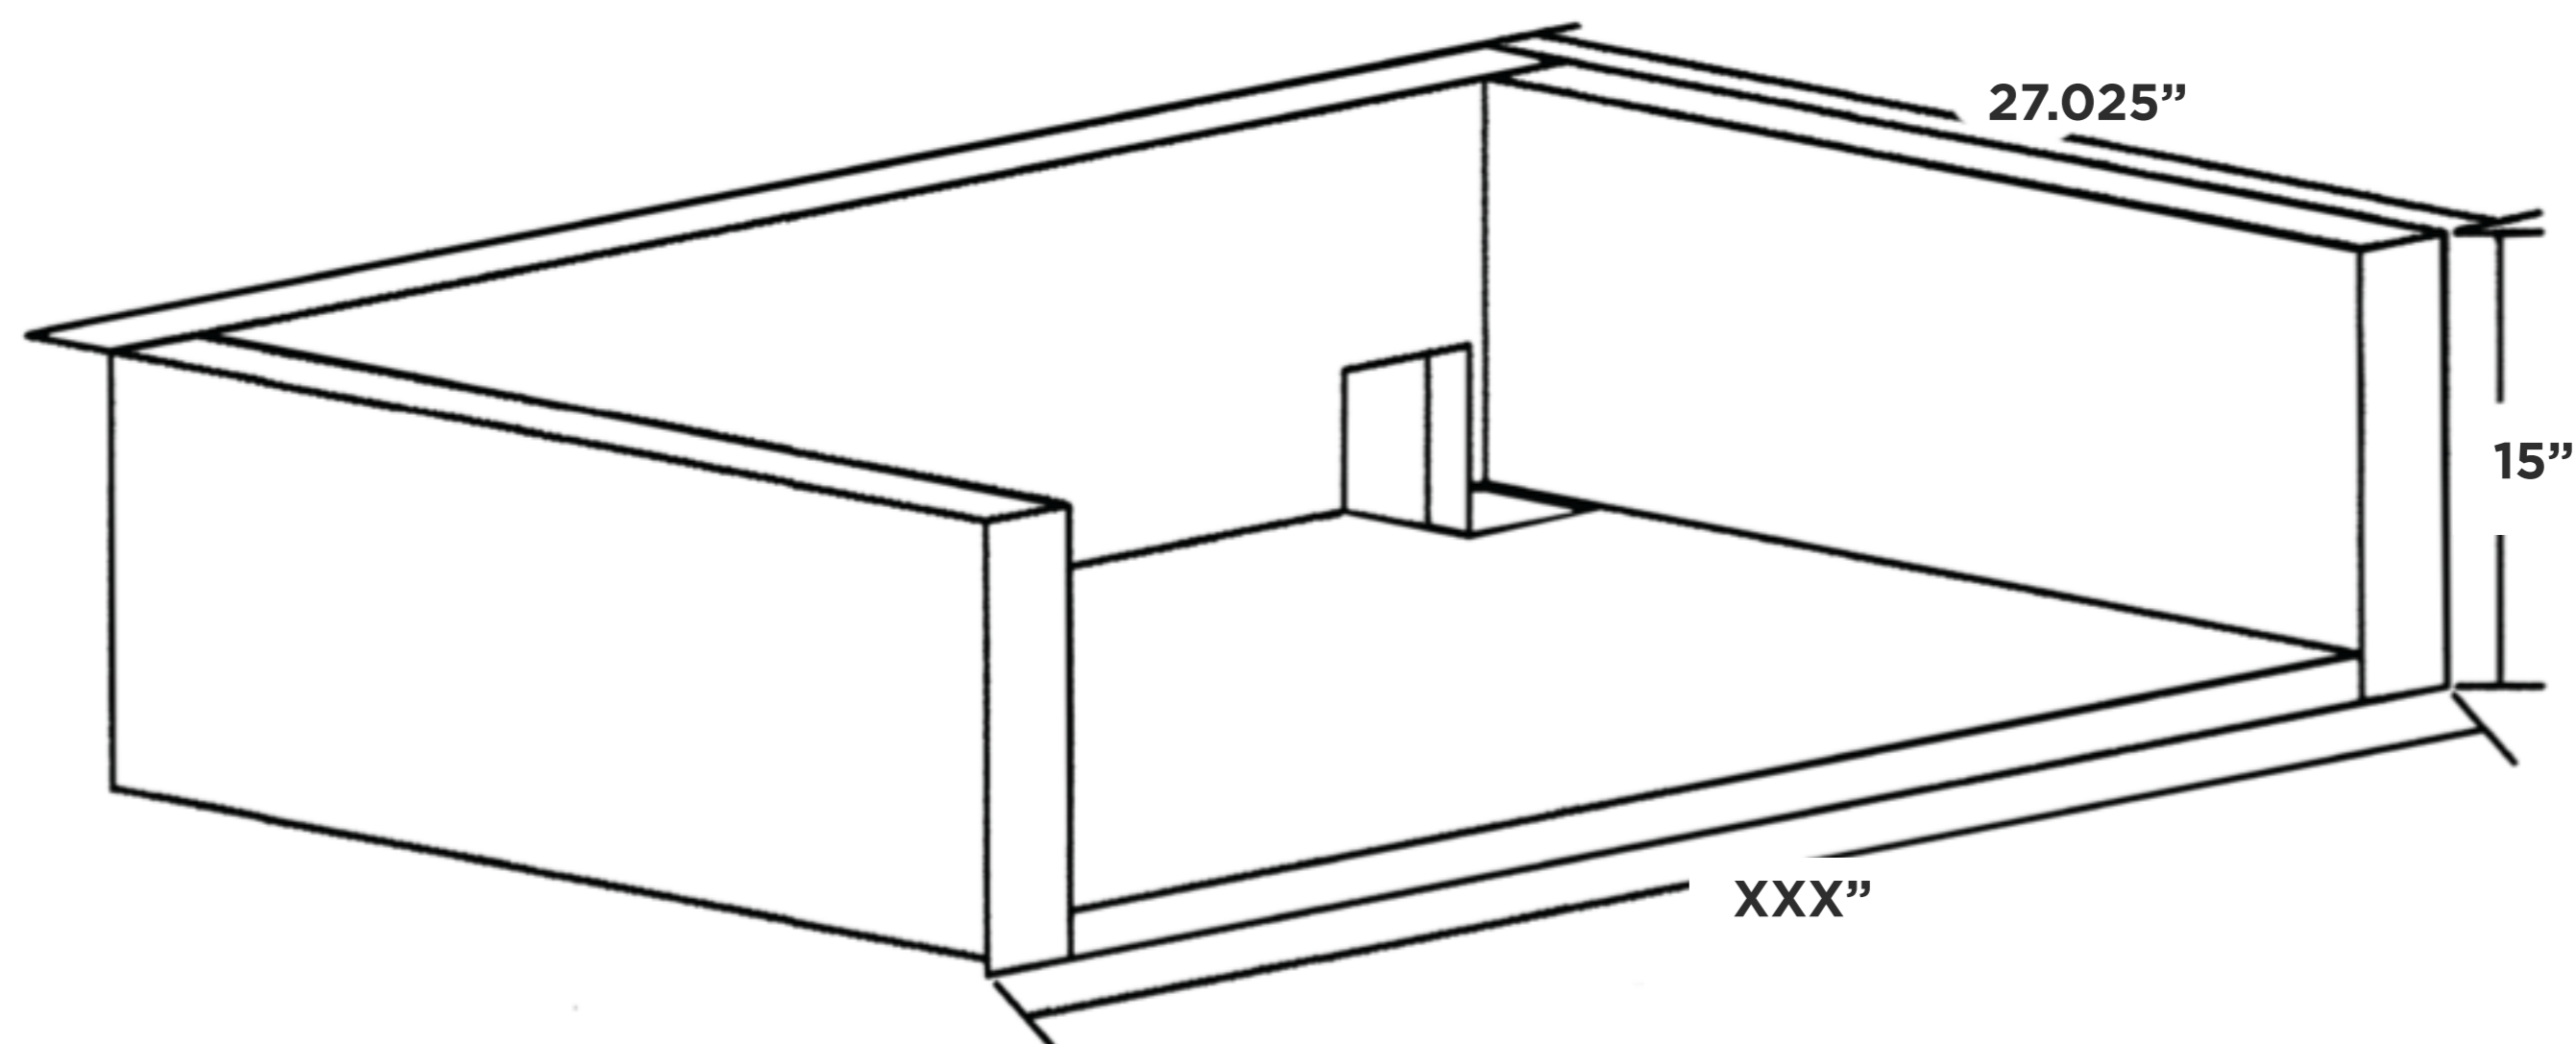

SUMMERSET

PROFESSIONAL GRILLS

AMG 36" Grill Liner

Model	GL-AMG36
Cutout Dimensions **	35"W x 14.872"H x 24.992"D
Actual Dimensions	39"W x 15.872"H x 27.025"D

NOTES