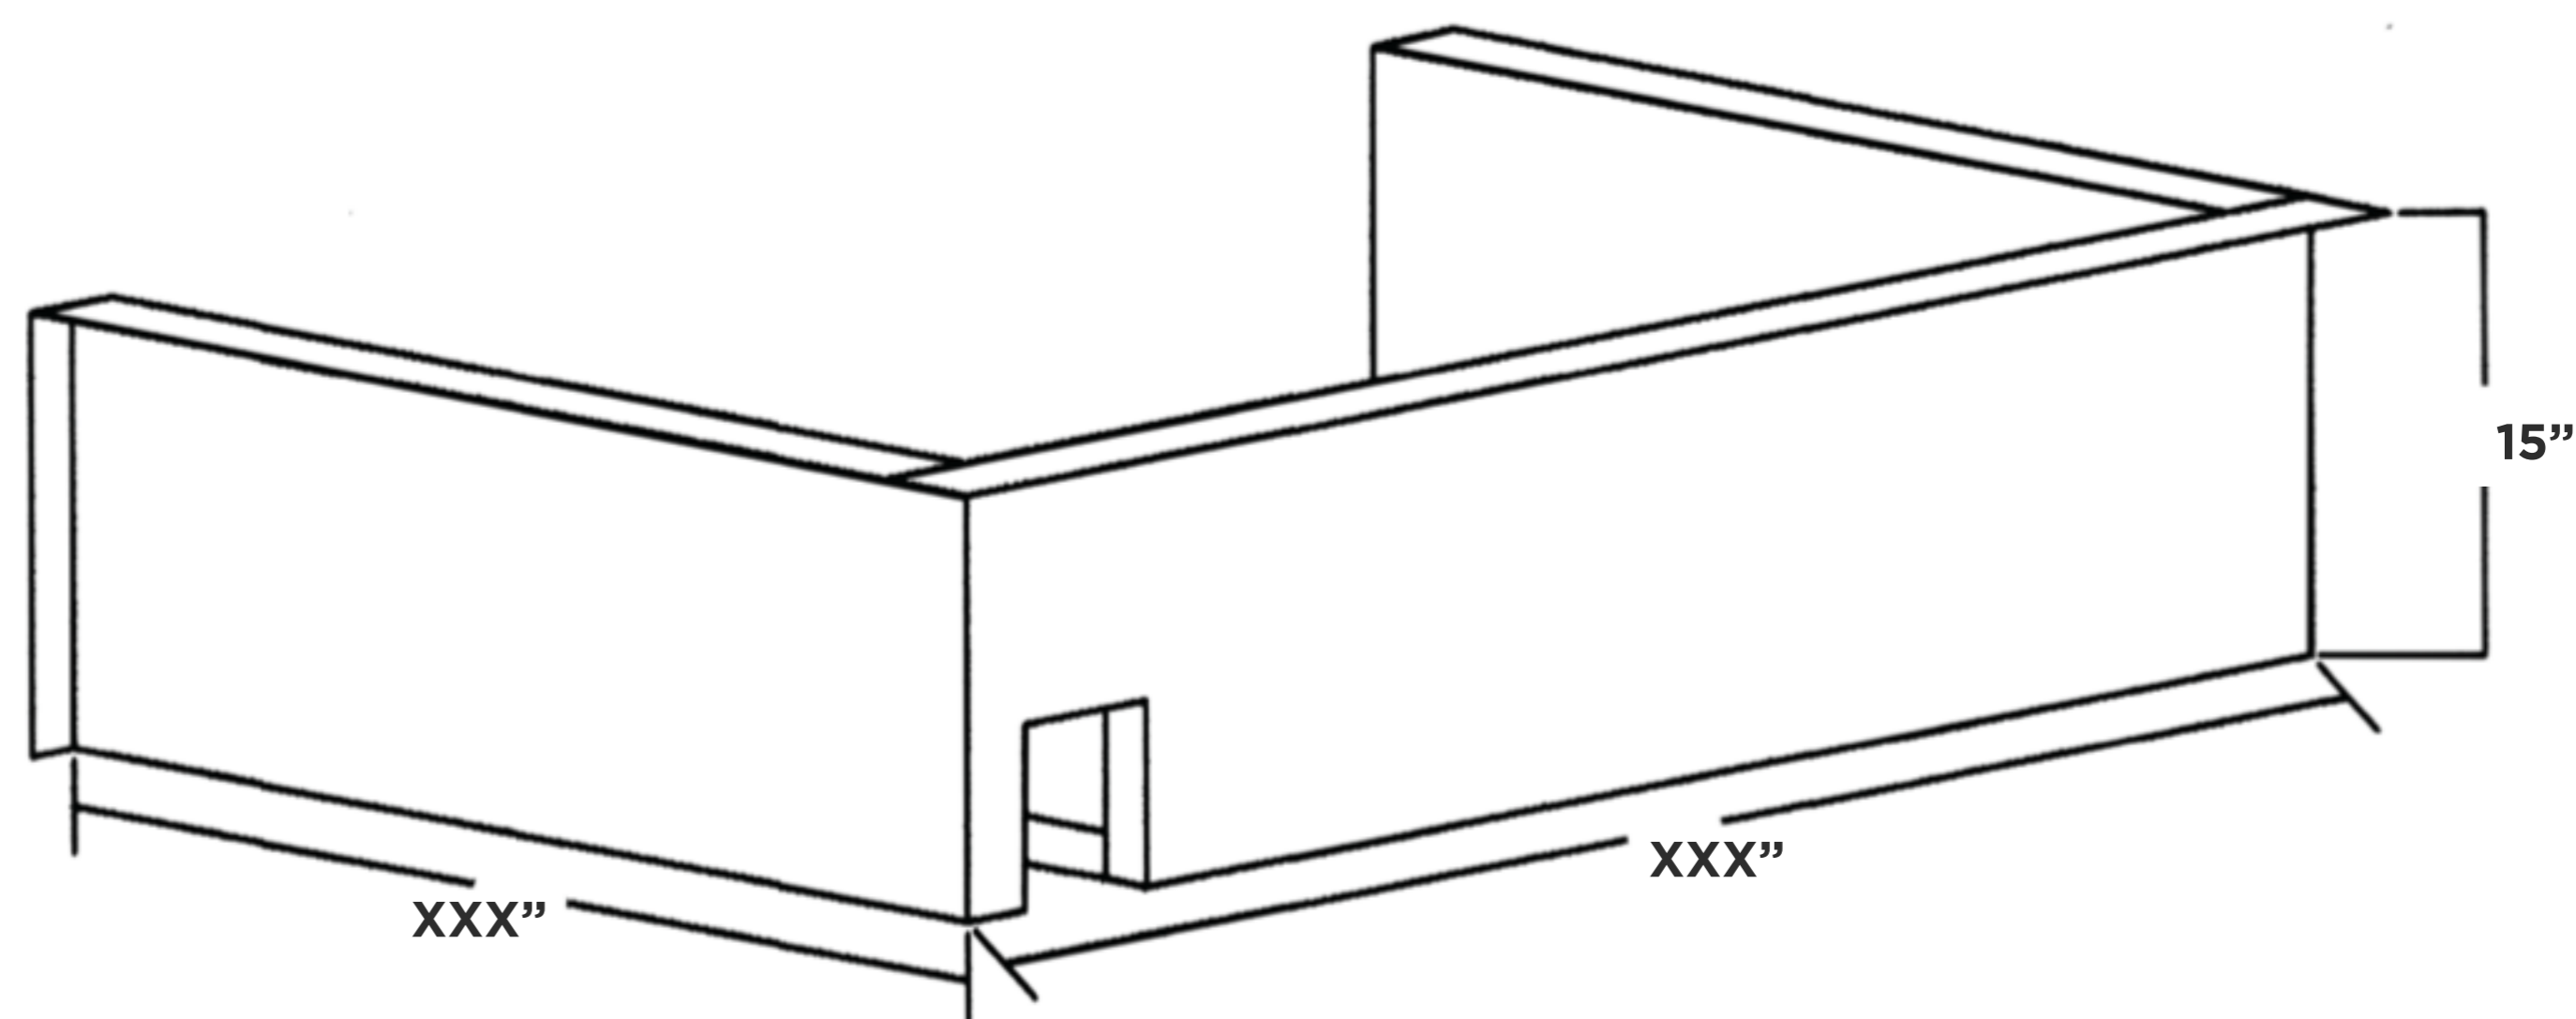

SUMMERSET

PROFESSIONAL GRILLS

AMG 36" Grill Liner

Model	GL-AMG36
Cutout Dimensions **	35"W x 14.872"H x 24.992"D
Actual Dimensions	39"W x 15.872"H x 27.025"D

NOTES