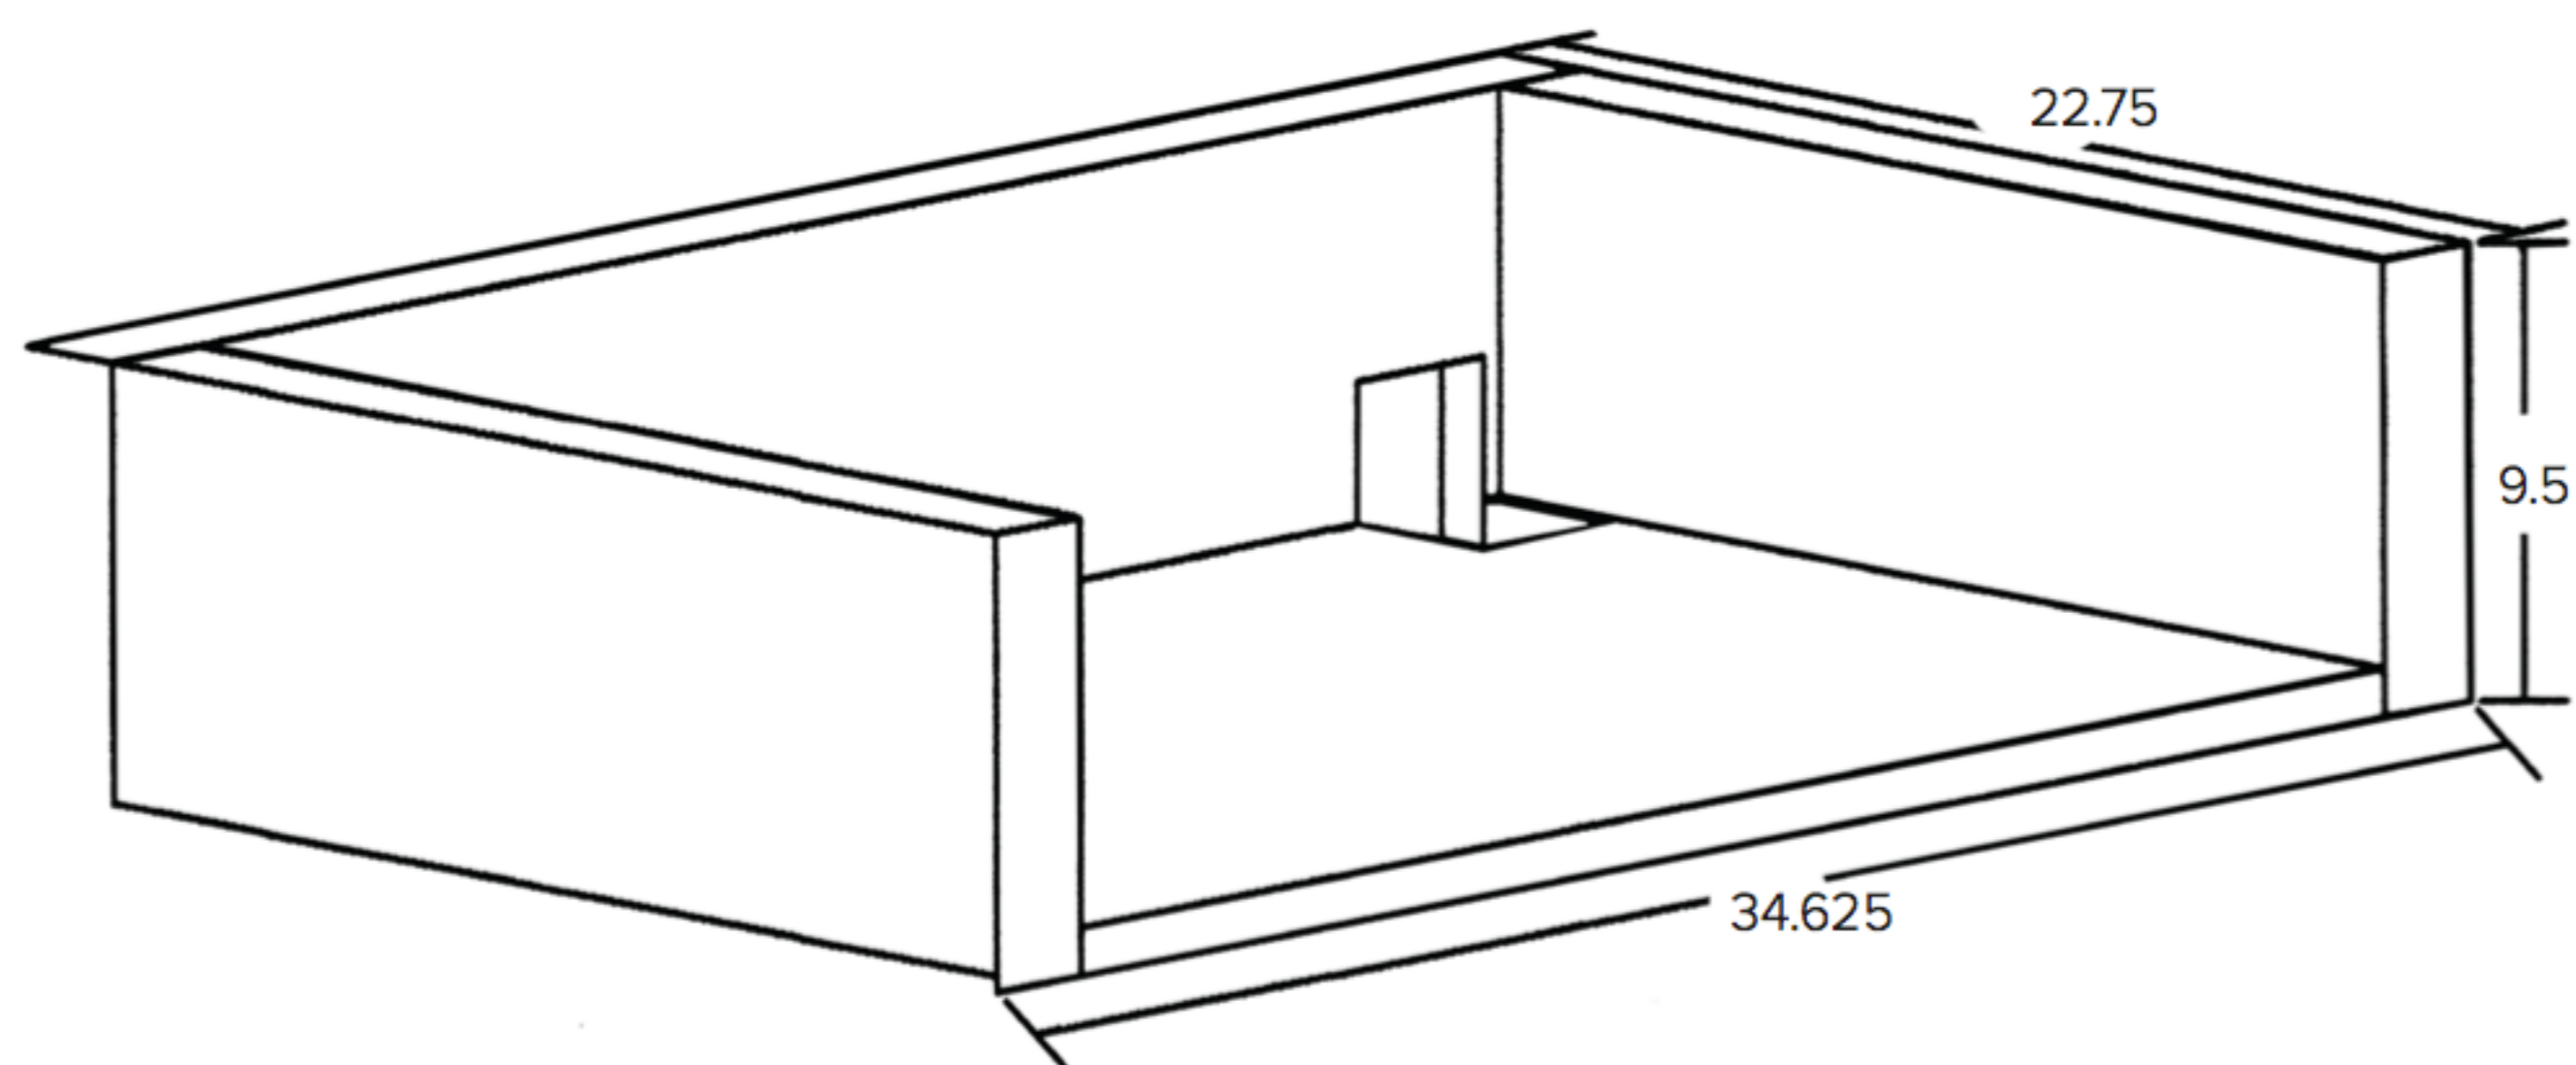

SUMMERSET

PROFESSIONAL GRILLS

32" Sizzler Grill Liner

Model	GL-SIZ32
Cutout Dimensions **	30.625"W x 8.5"H x 20.75"D
Actual Dimensions	34.625"W x 9.5"H x 22.75"D

NOTES