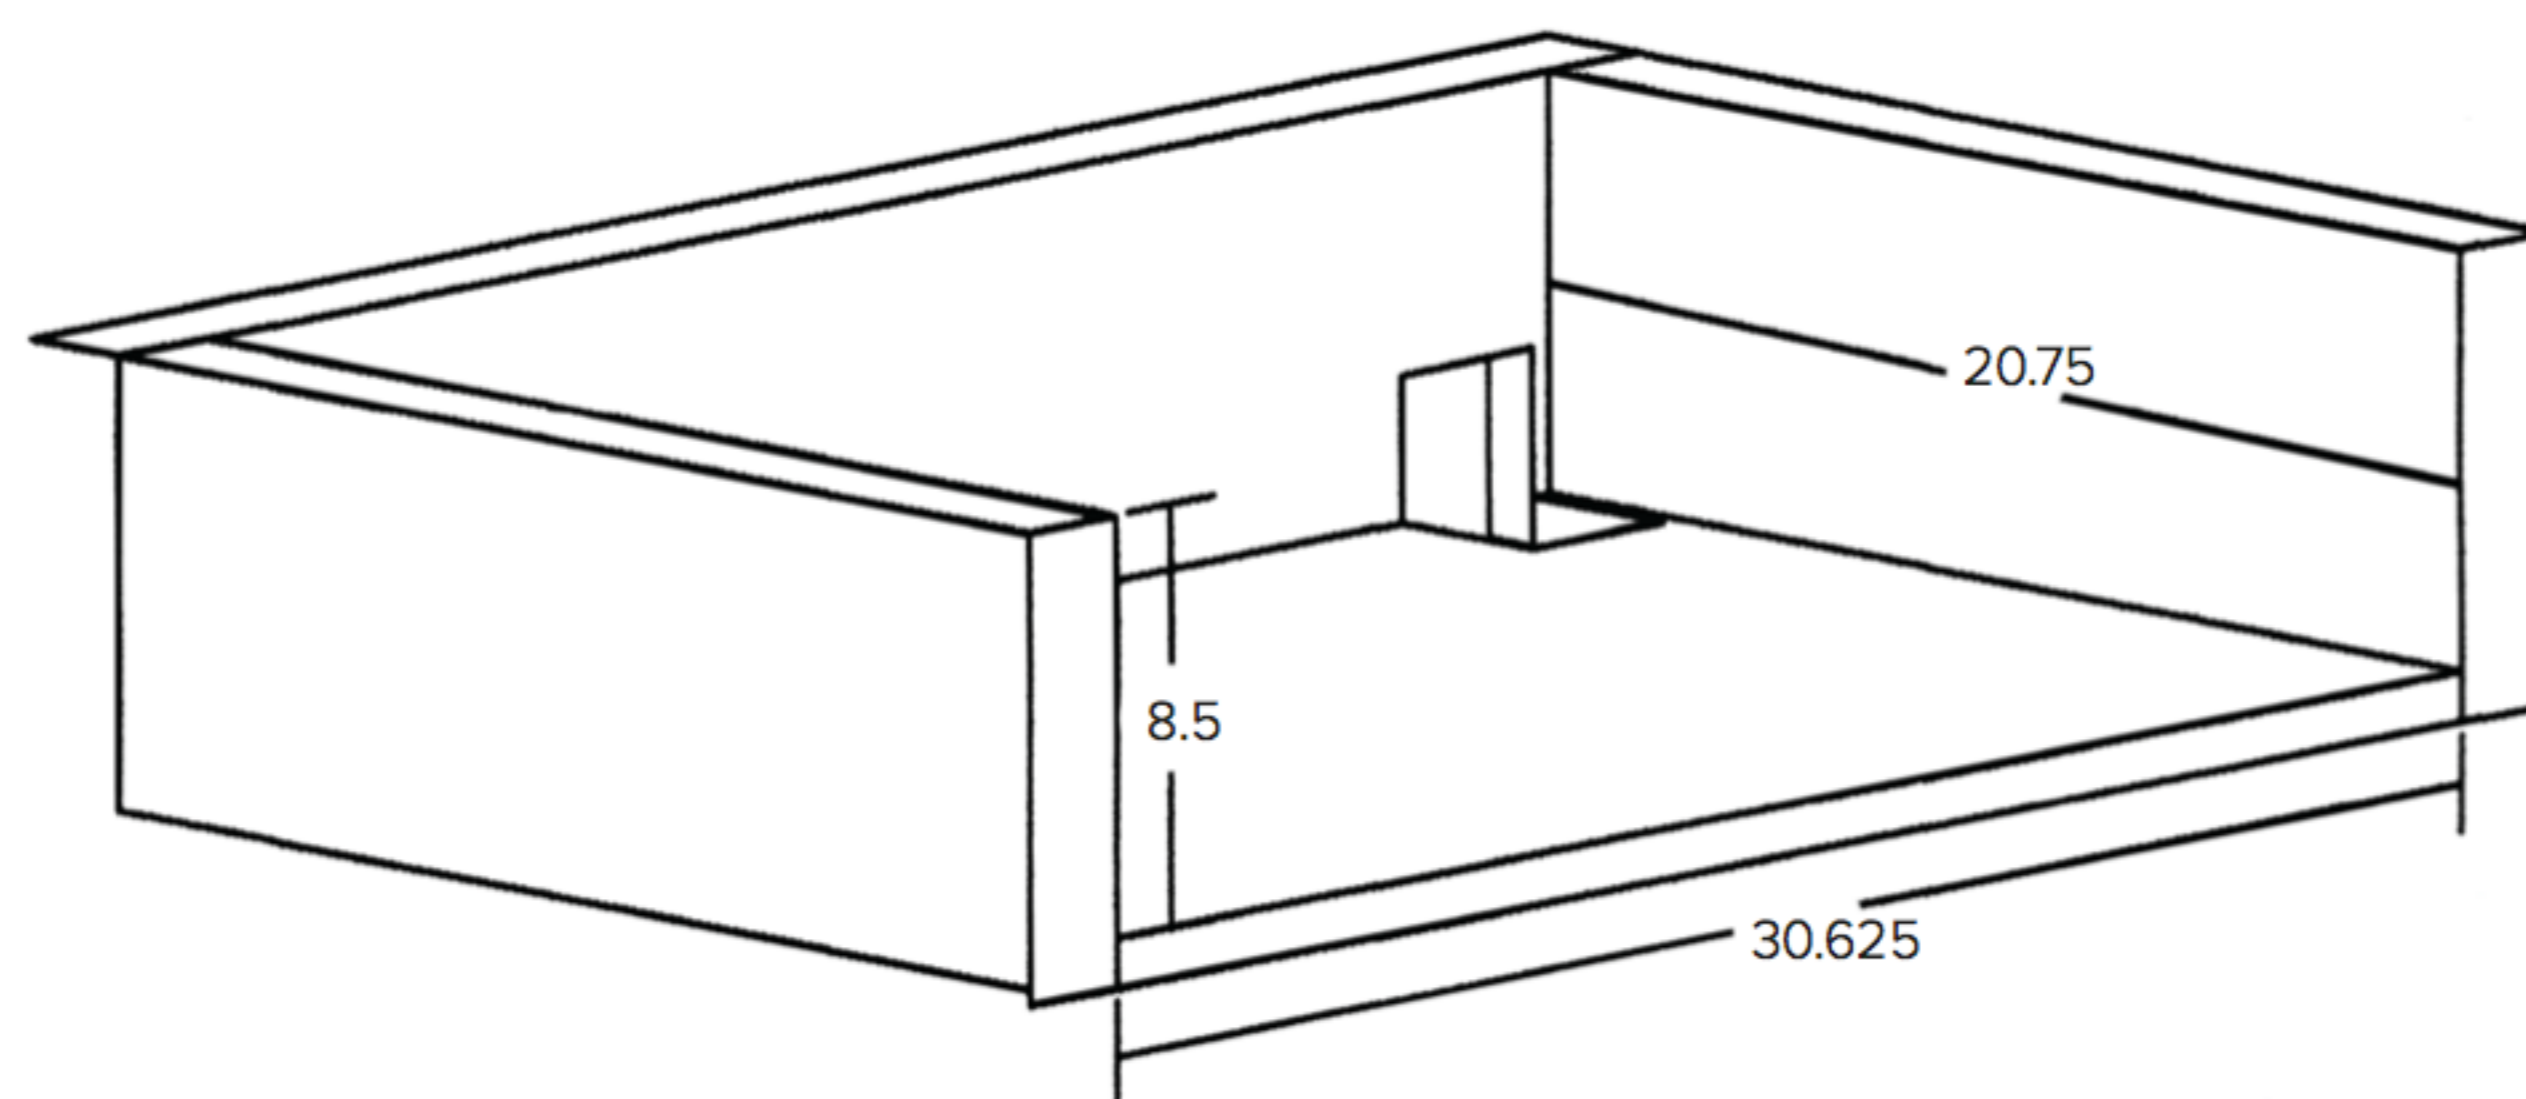

SUMMERSET

PROFESSIONAL GRILLS

32" Sizzler Grill Liner

Model	GL-SIZ32
Cutout Dimensions **	30.625"W x 8.5"H x 20.75"D
Actual Dimensions	34.625"W x 9.5"H x 22.75"D

NOTES