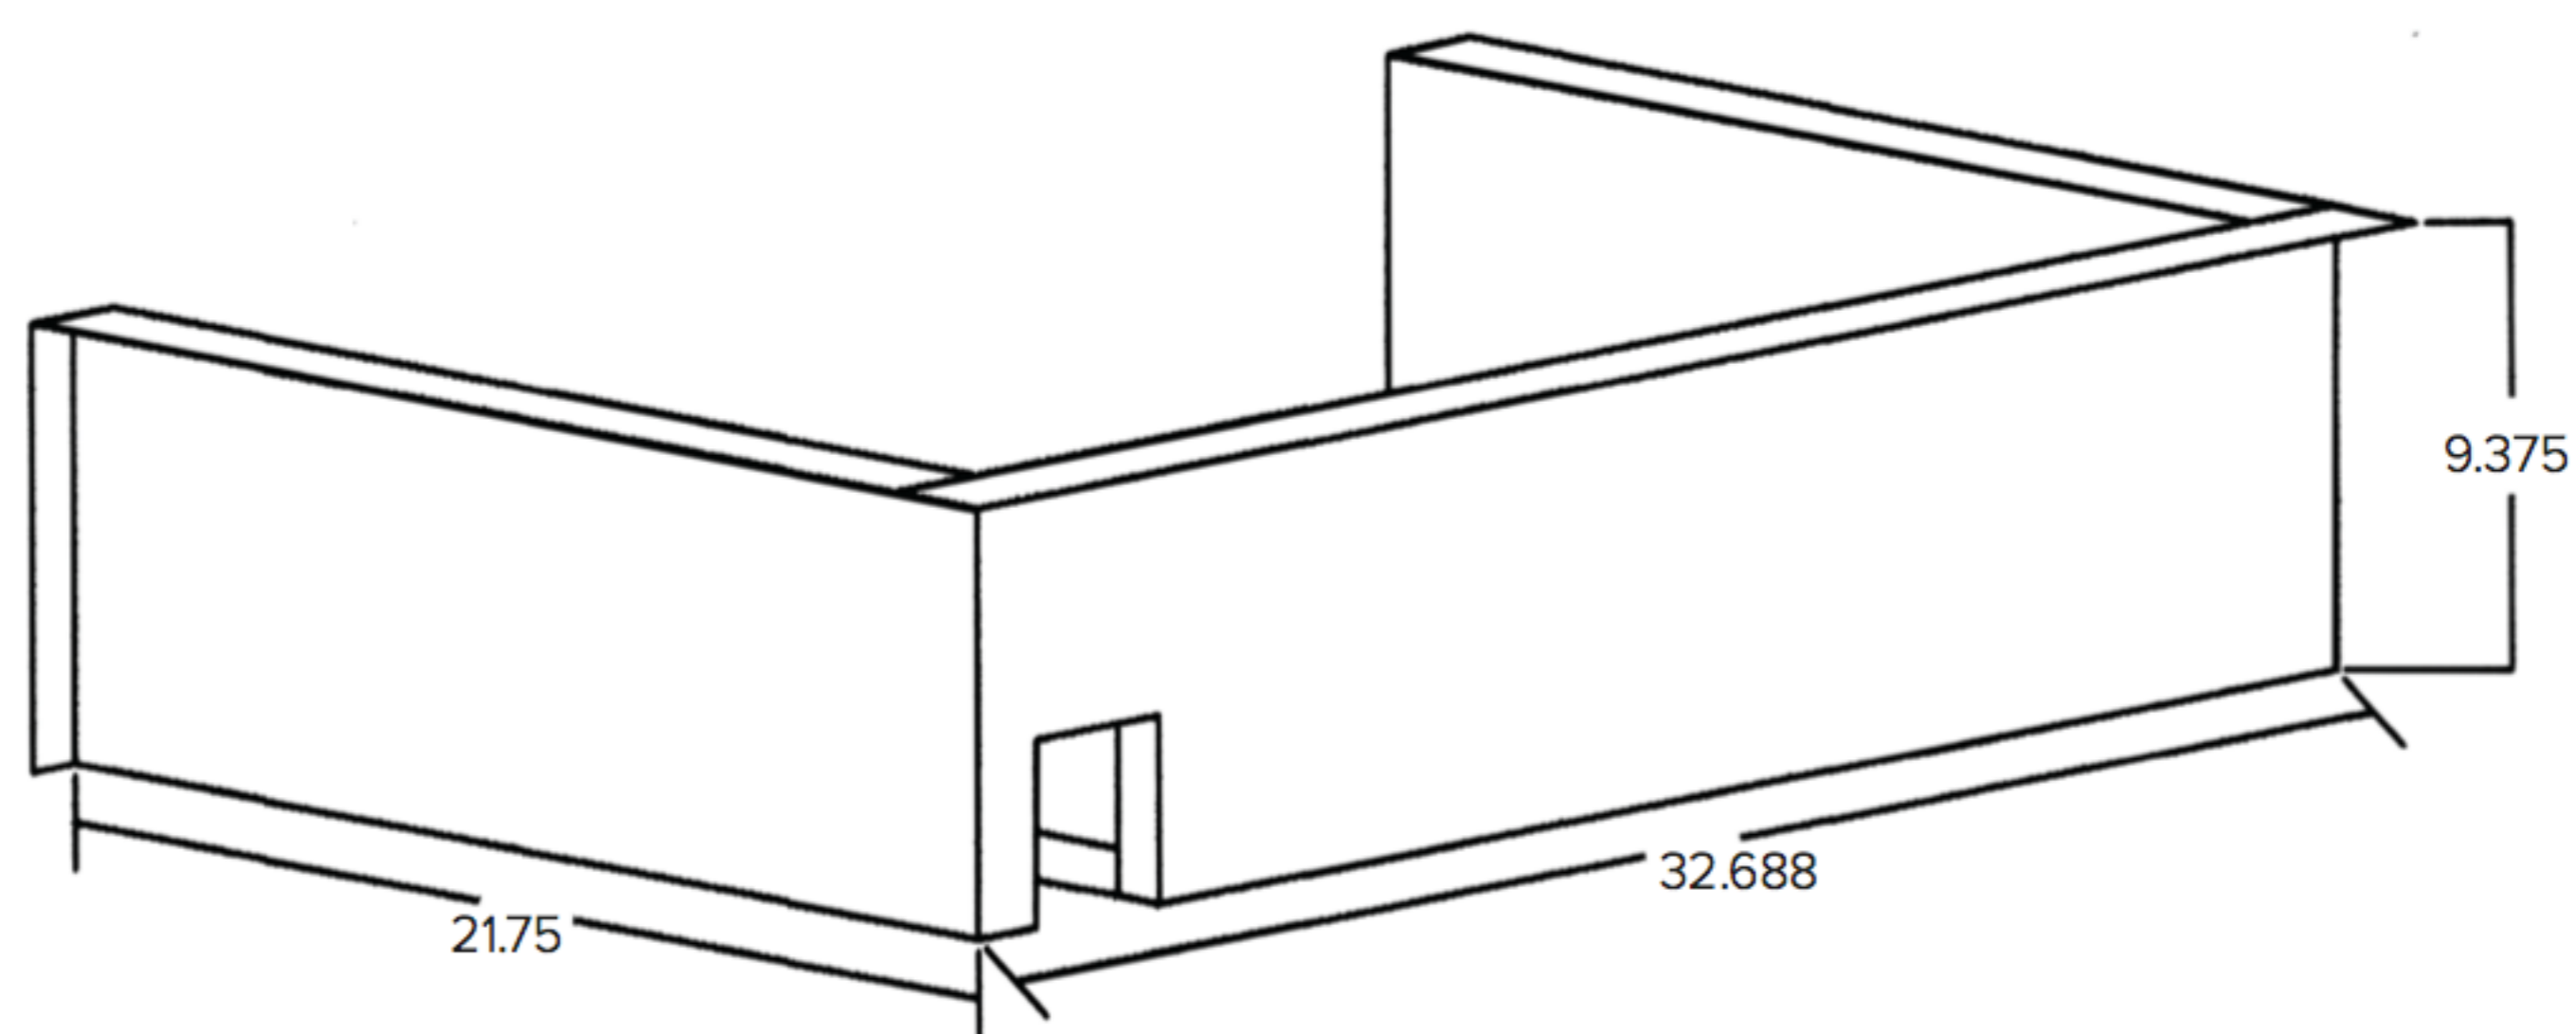

SUMMERSET

PROFESSIONAL GRILLS

32" Sizzler Grill Liner

Model	GL-SIZ32
Cutout Dimensions **	30.625"W x 8.5"H x 20.75"D
Actual Dimensions	34.625"W x 9.5"H x 22.75"D

NOTES