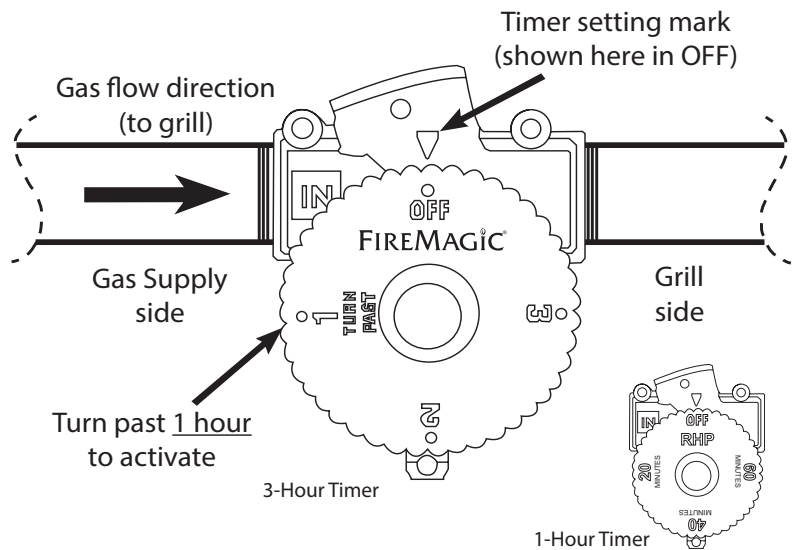

AUTOMATIC GRILL SHUT-OFF TIMER

Fire Magic's Safety Timers automatically shut off gas flow at pre-set times. They are easy to install and great for apartment and condominium use. Simply fit the Automatic Grill Shut-Off Timer in the gas supply line before the grill. The timer accommodates 1/2" NPT piping (both ends). Available in 3-hour and 1-hour versions.

Rated up to 100,000 BTUs
Max temperature 125° F

3 hour Timer
(3090)

1 hour Timer
(3092)