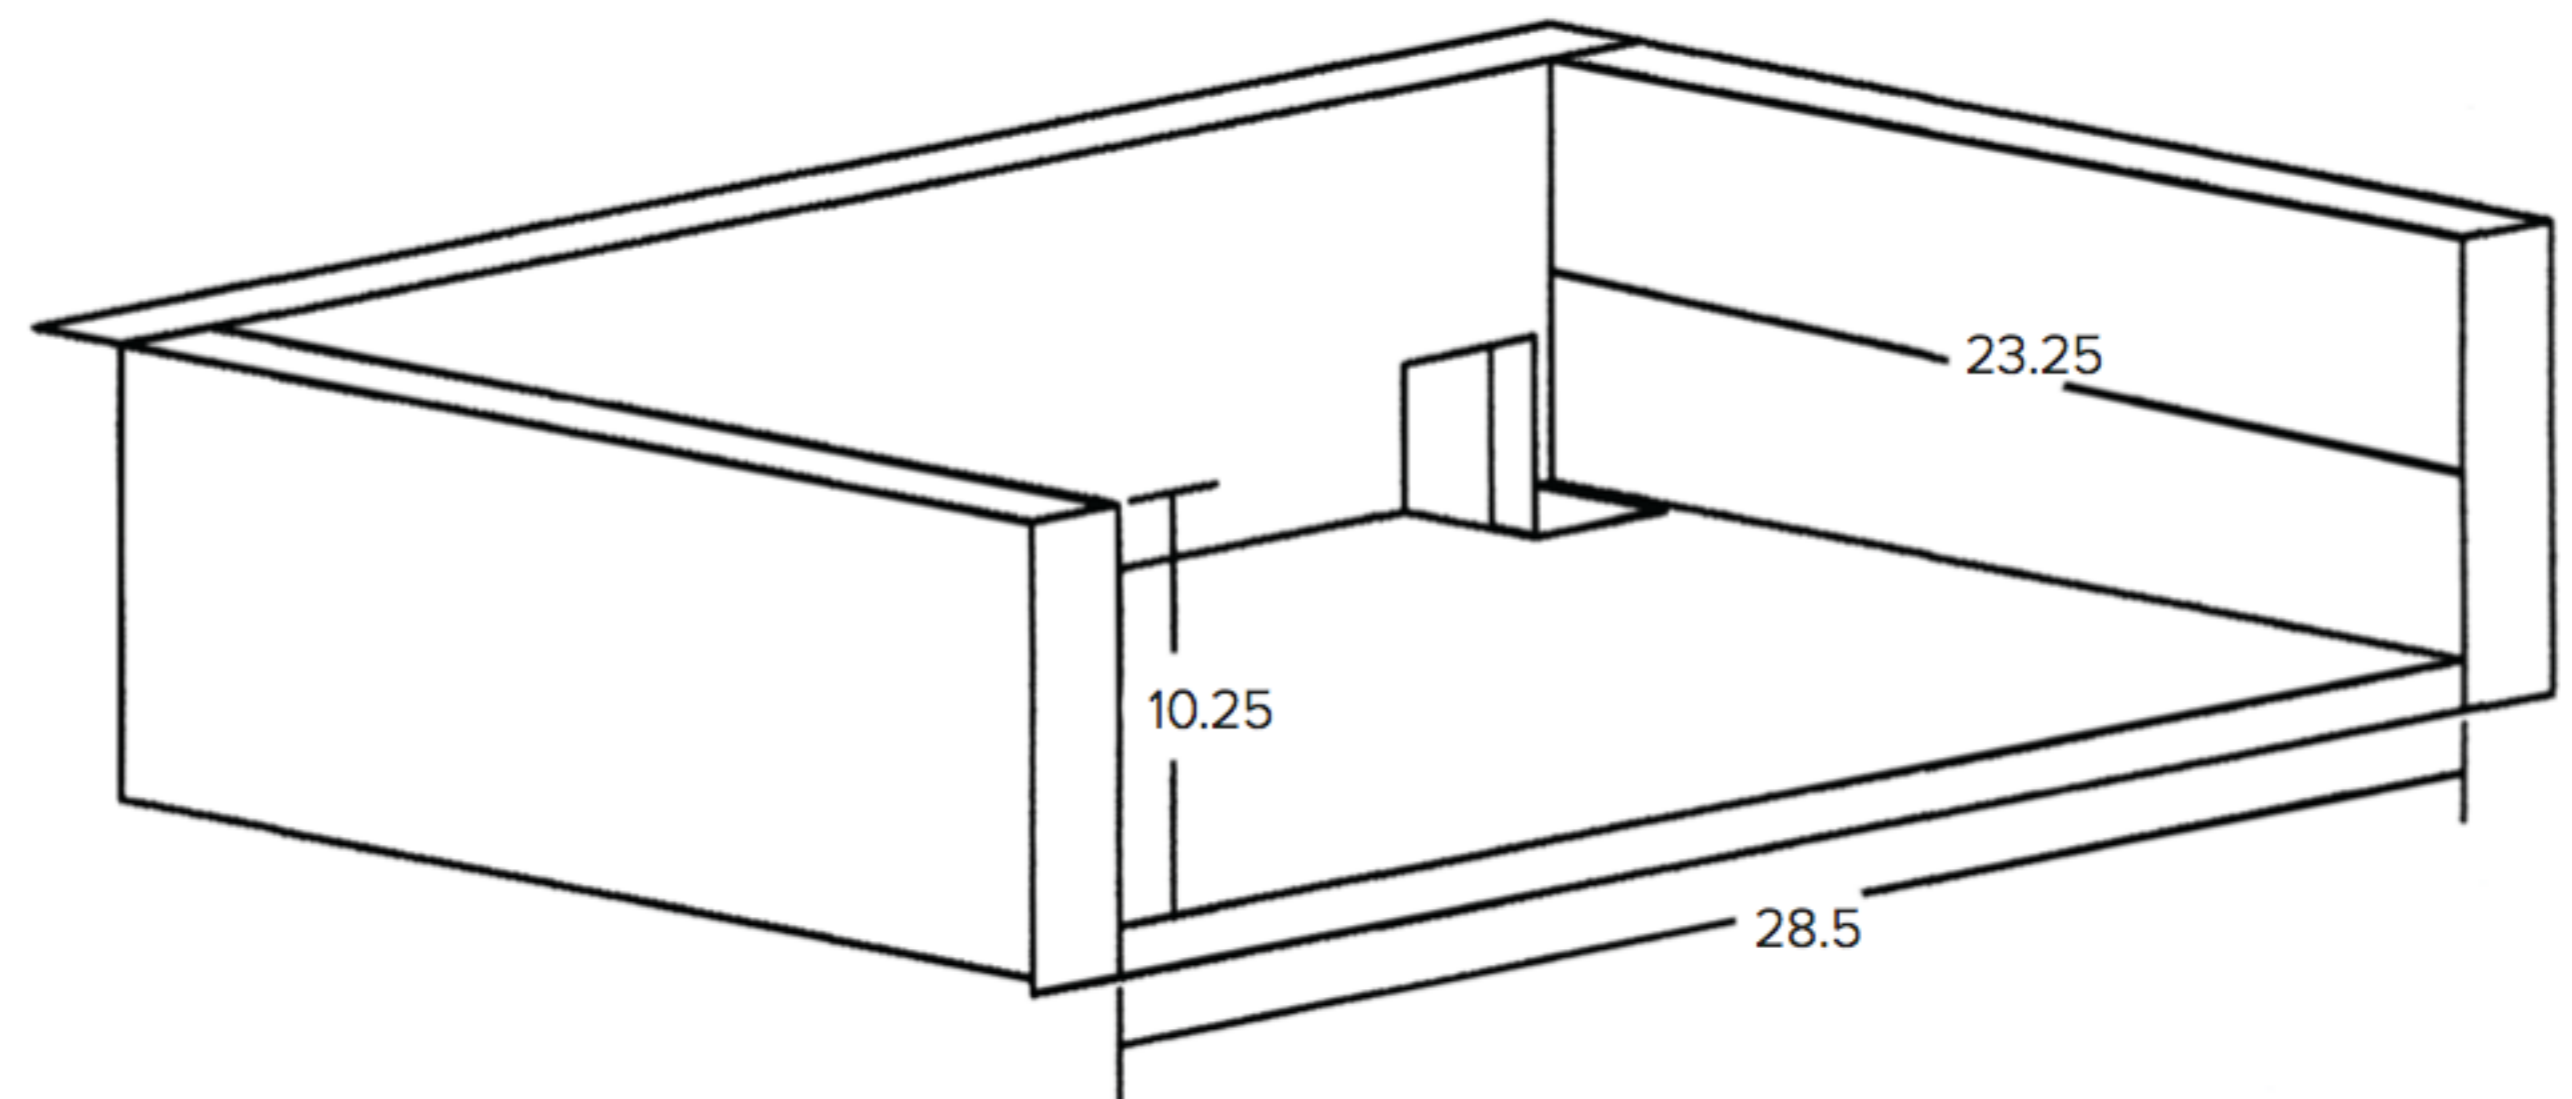

SUMMERSET

PROFESSIONAL GRILLS

30" Alturi Grill Liner

Model	GL-ALT30
Cutout Dimensions **	28.5"W x 10.25"H x 23.25"D
Actual Dimensions	32.5"W x 11.25"H x 25.125"D

NOTES