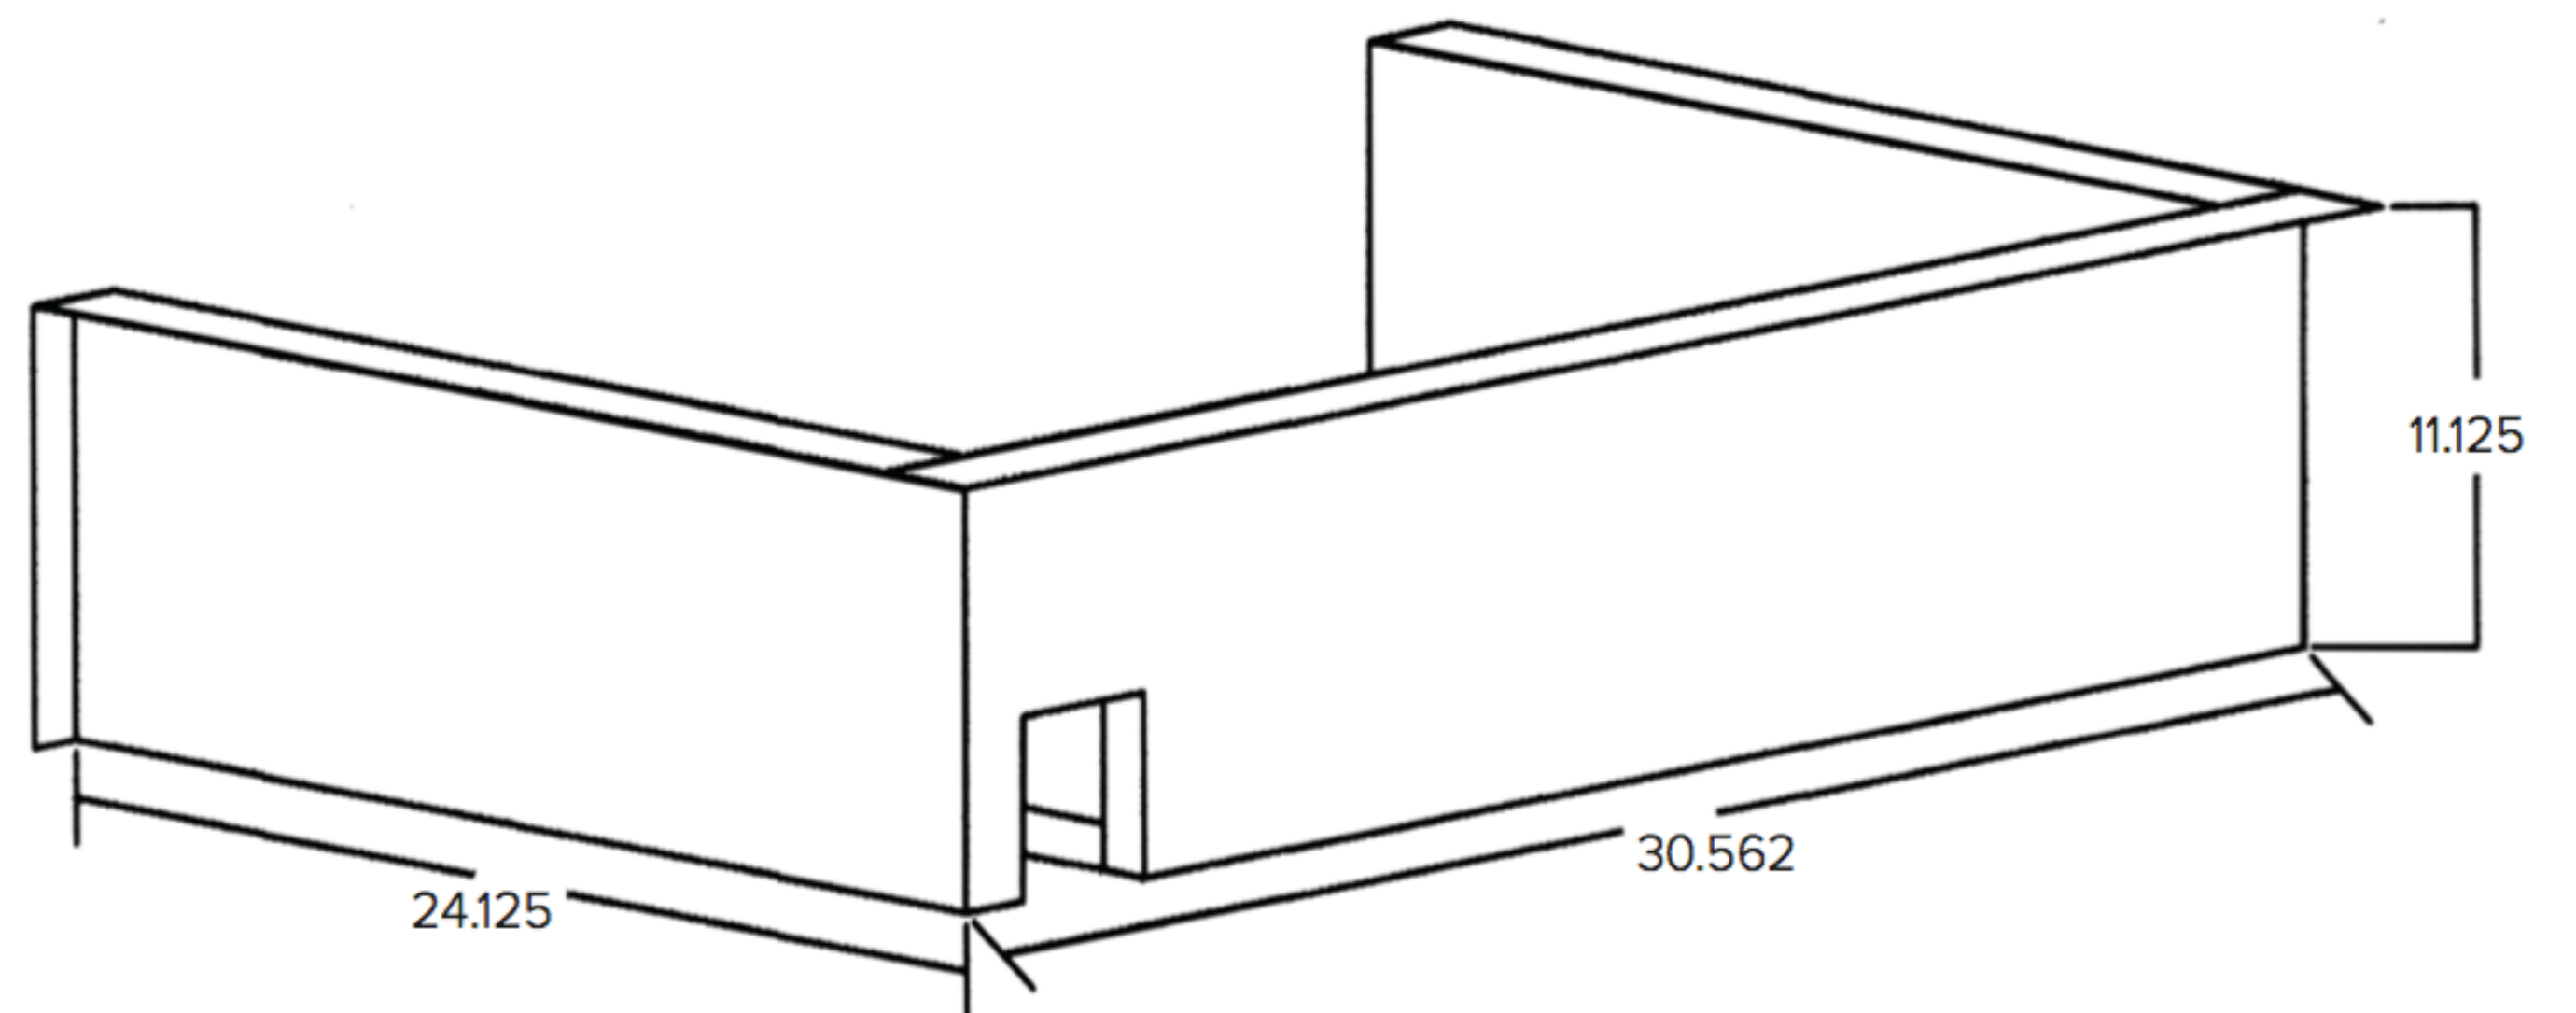

SUMMERSET

PROFESSIONAL GRILLS

30" Alturi Grill Liner

Model	GL-ALT30
Cutout Dimensions **	28.5"W x 10.25"H x 23.25"D
Actual Dimensions	32.5"W x 11.25"H x 25.125"D

NOTES