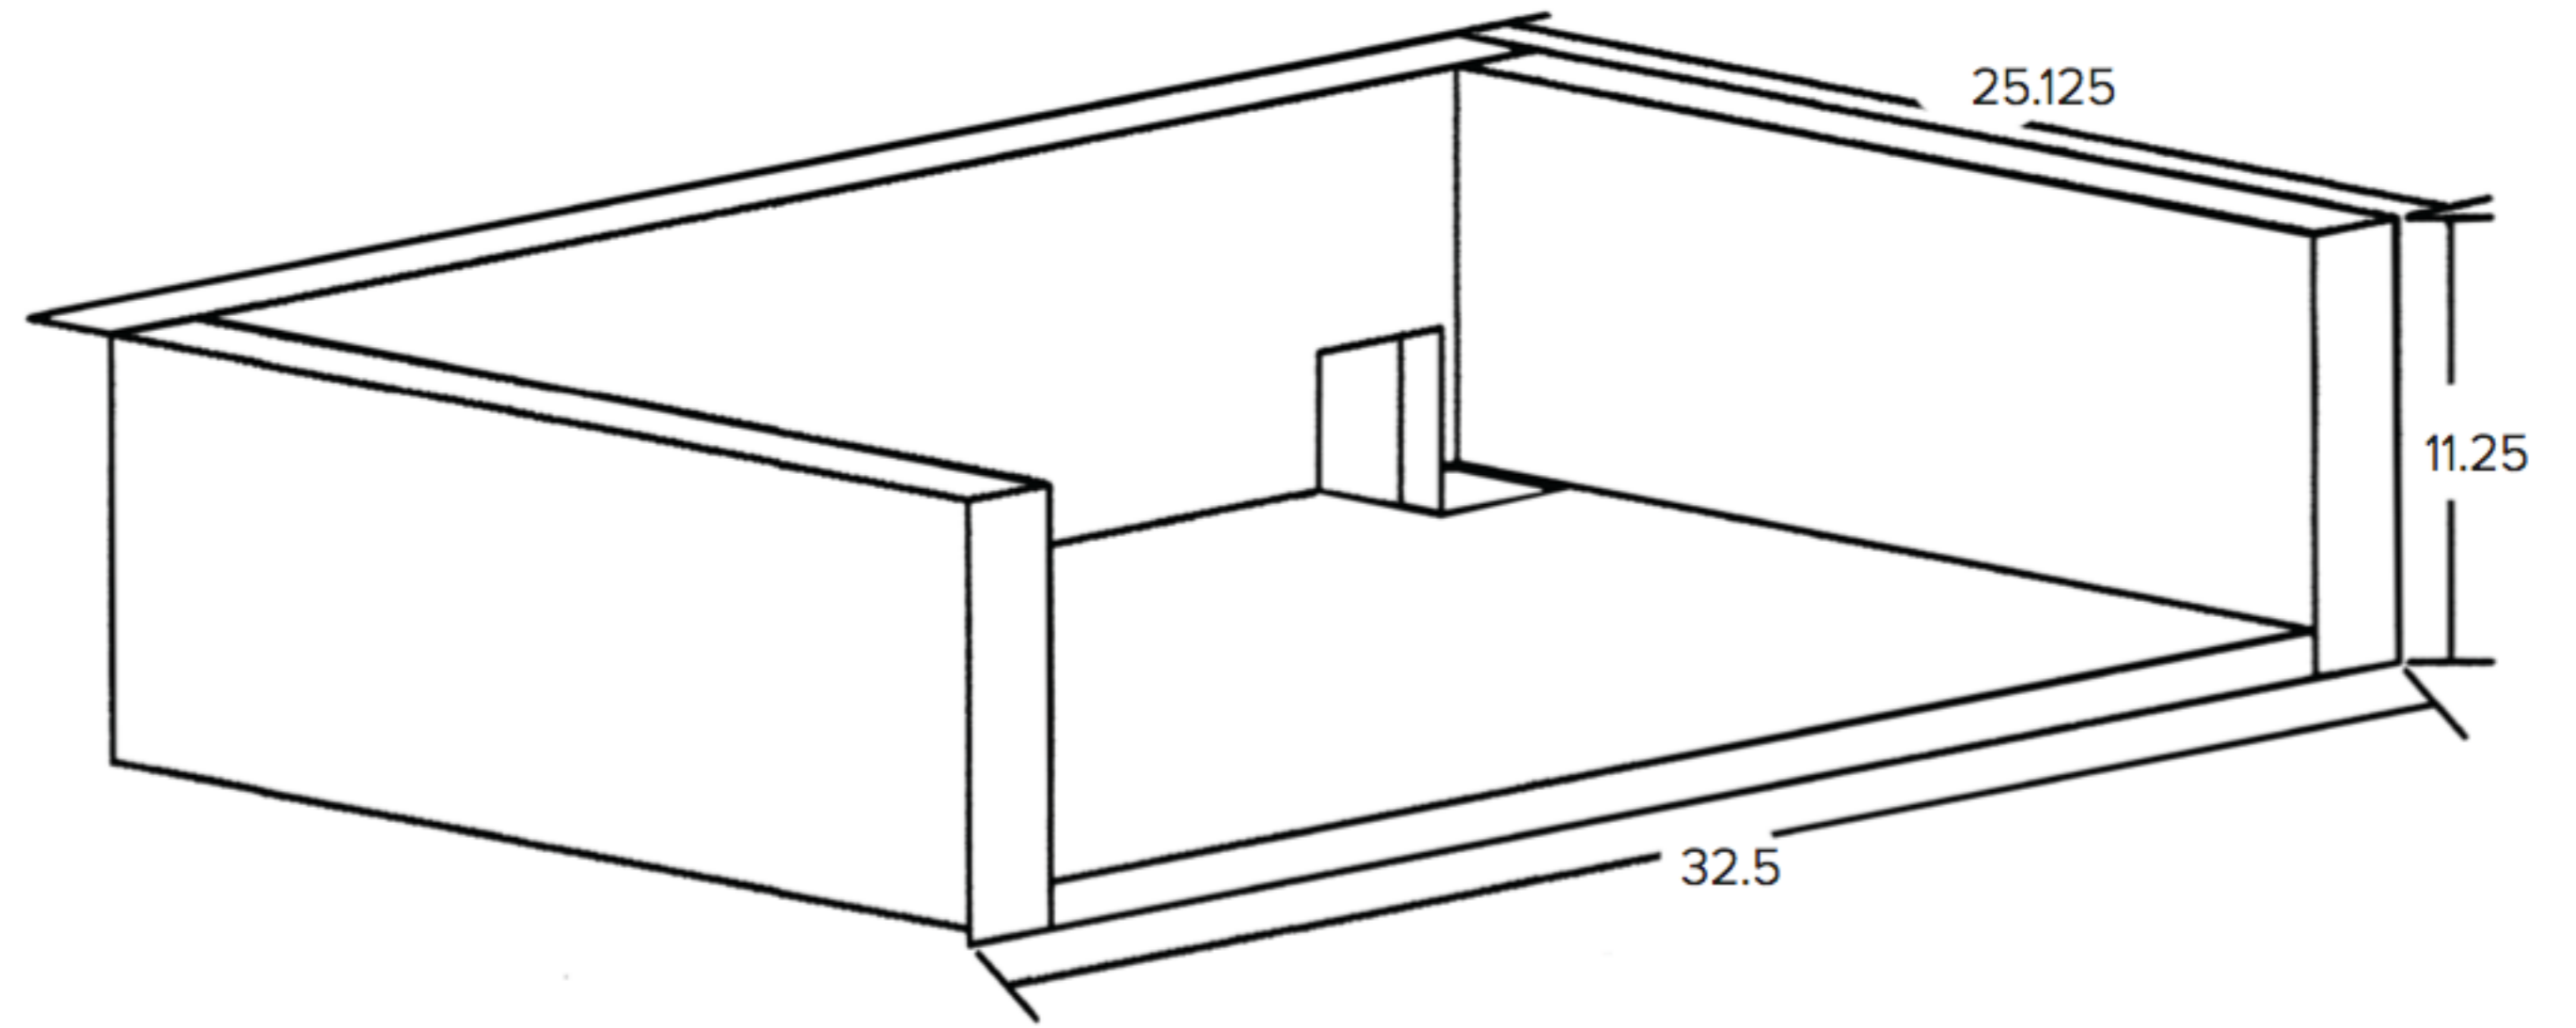

SUMMERSET

PROFESSIONAL GRILLS

30" Alturi Grill Liner

Model	GL-ALT30
Cutout Dimensions **	28.5"W x 10.25"H x 23.25"D
Actual Dimensions	32.5"W x 11.25"H x 25.125"D

NOTES