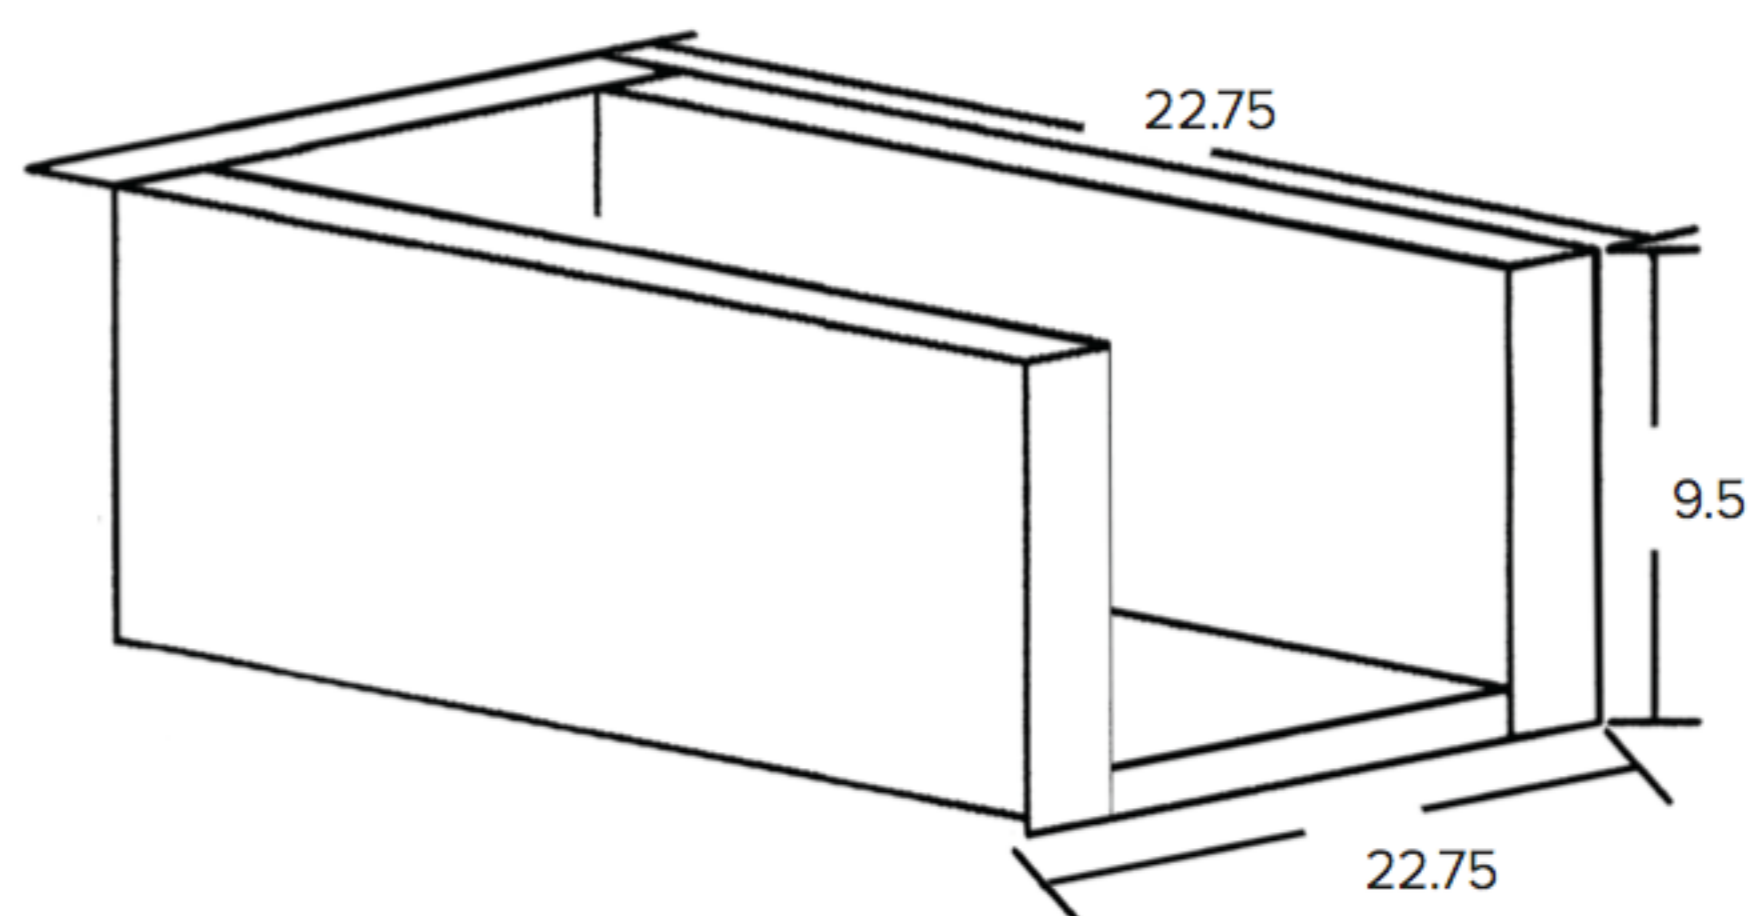

SUMMERSET

PROFESSIONAL GRILLS

26" Sizzler Grill Liner

Model	GL-SIZ26
Cutout Dimensions **	23.75"W x 8.5"H x 20.75"D
Actual Dimensions	22.75"W x 9.5"H x 22.75"D

NOTES