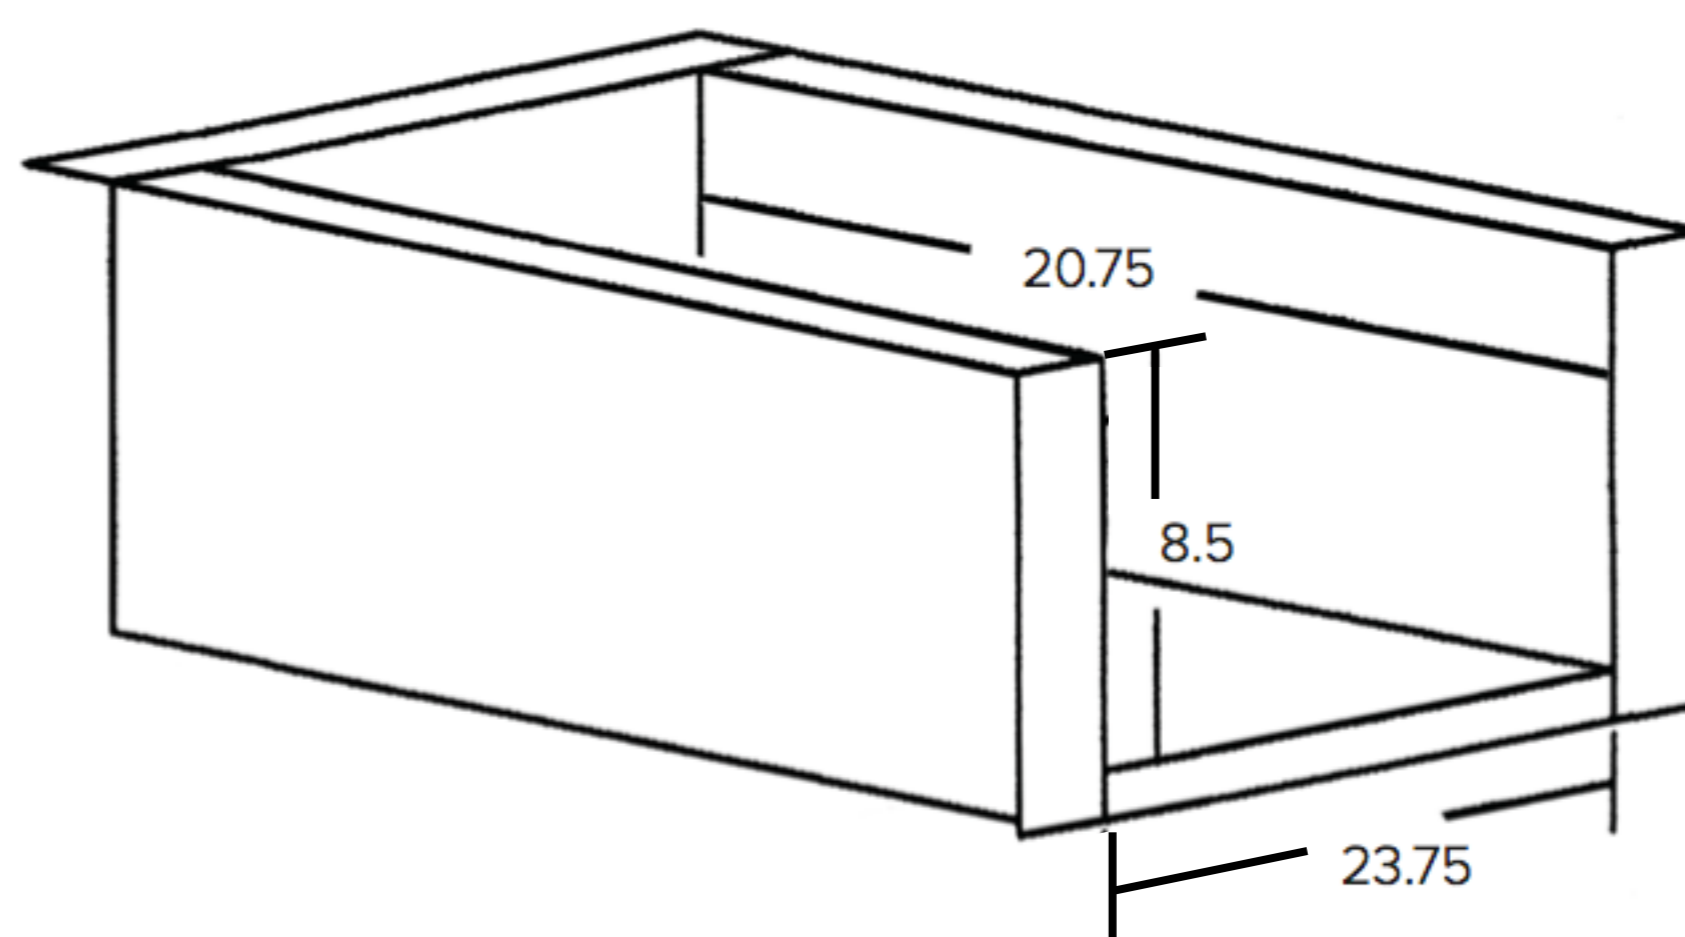

SUMMERSET

PROFESSIONAL GRILLS

26" Sizzler Grill Liner

Model	GL-SIZ26
Cutout Dimensions **	23.75"W x 8.5"H x 20.75"D
Actual Dimensions	22.75"W x 9.5"H x 22.75"D

NOTES