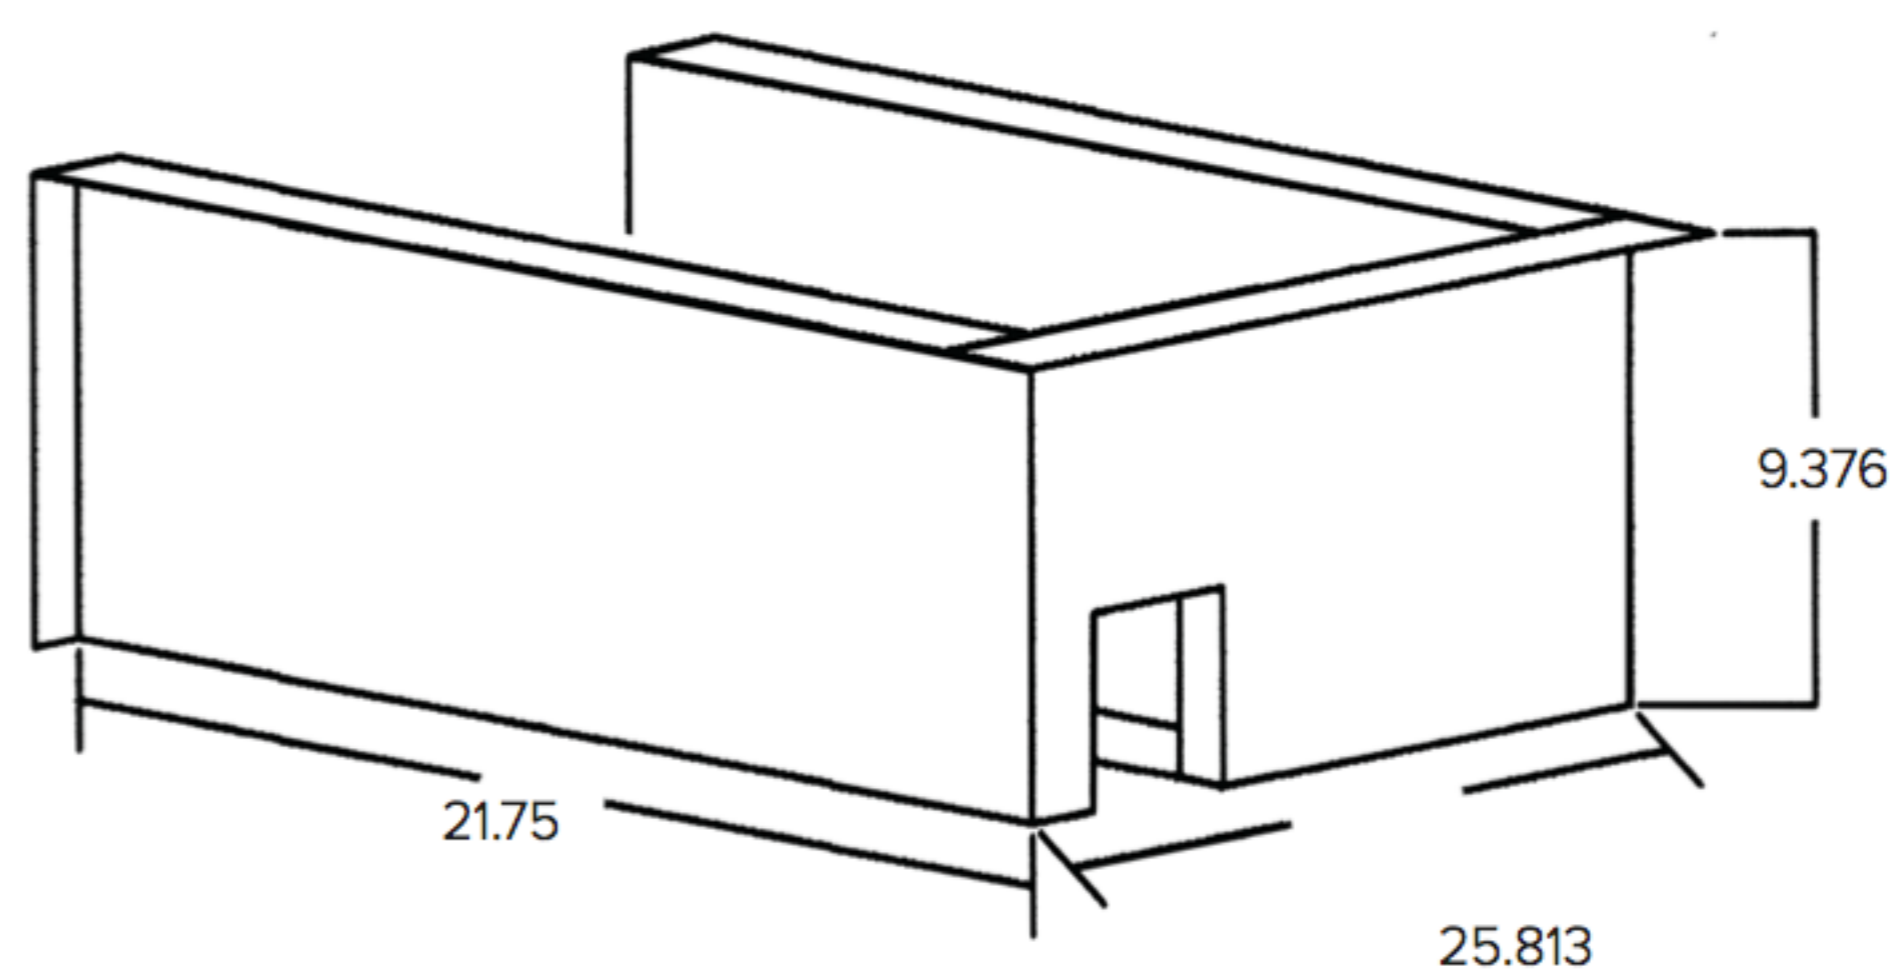

SUMMERSET

PROFESSIONAL GRILLS

26" Sizzler Grill Liner

Model	GL-SIZ26
Cutout Dimensions **	23.75"W x 8.5"H x 20.75"D
Actual Dimensions	22.75"W x 9.5"H x 22.75"D

NOTES